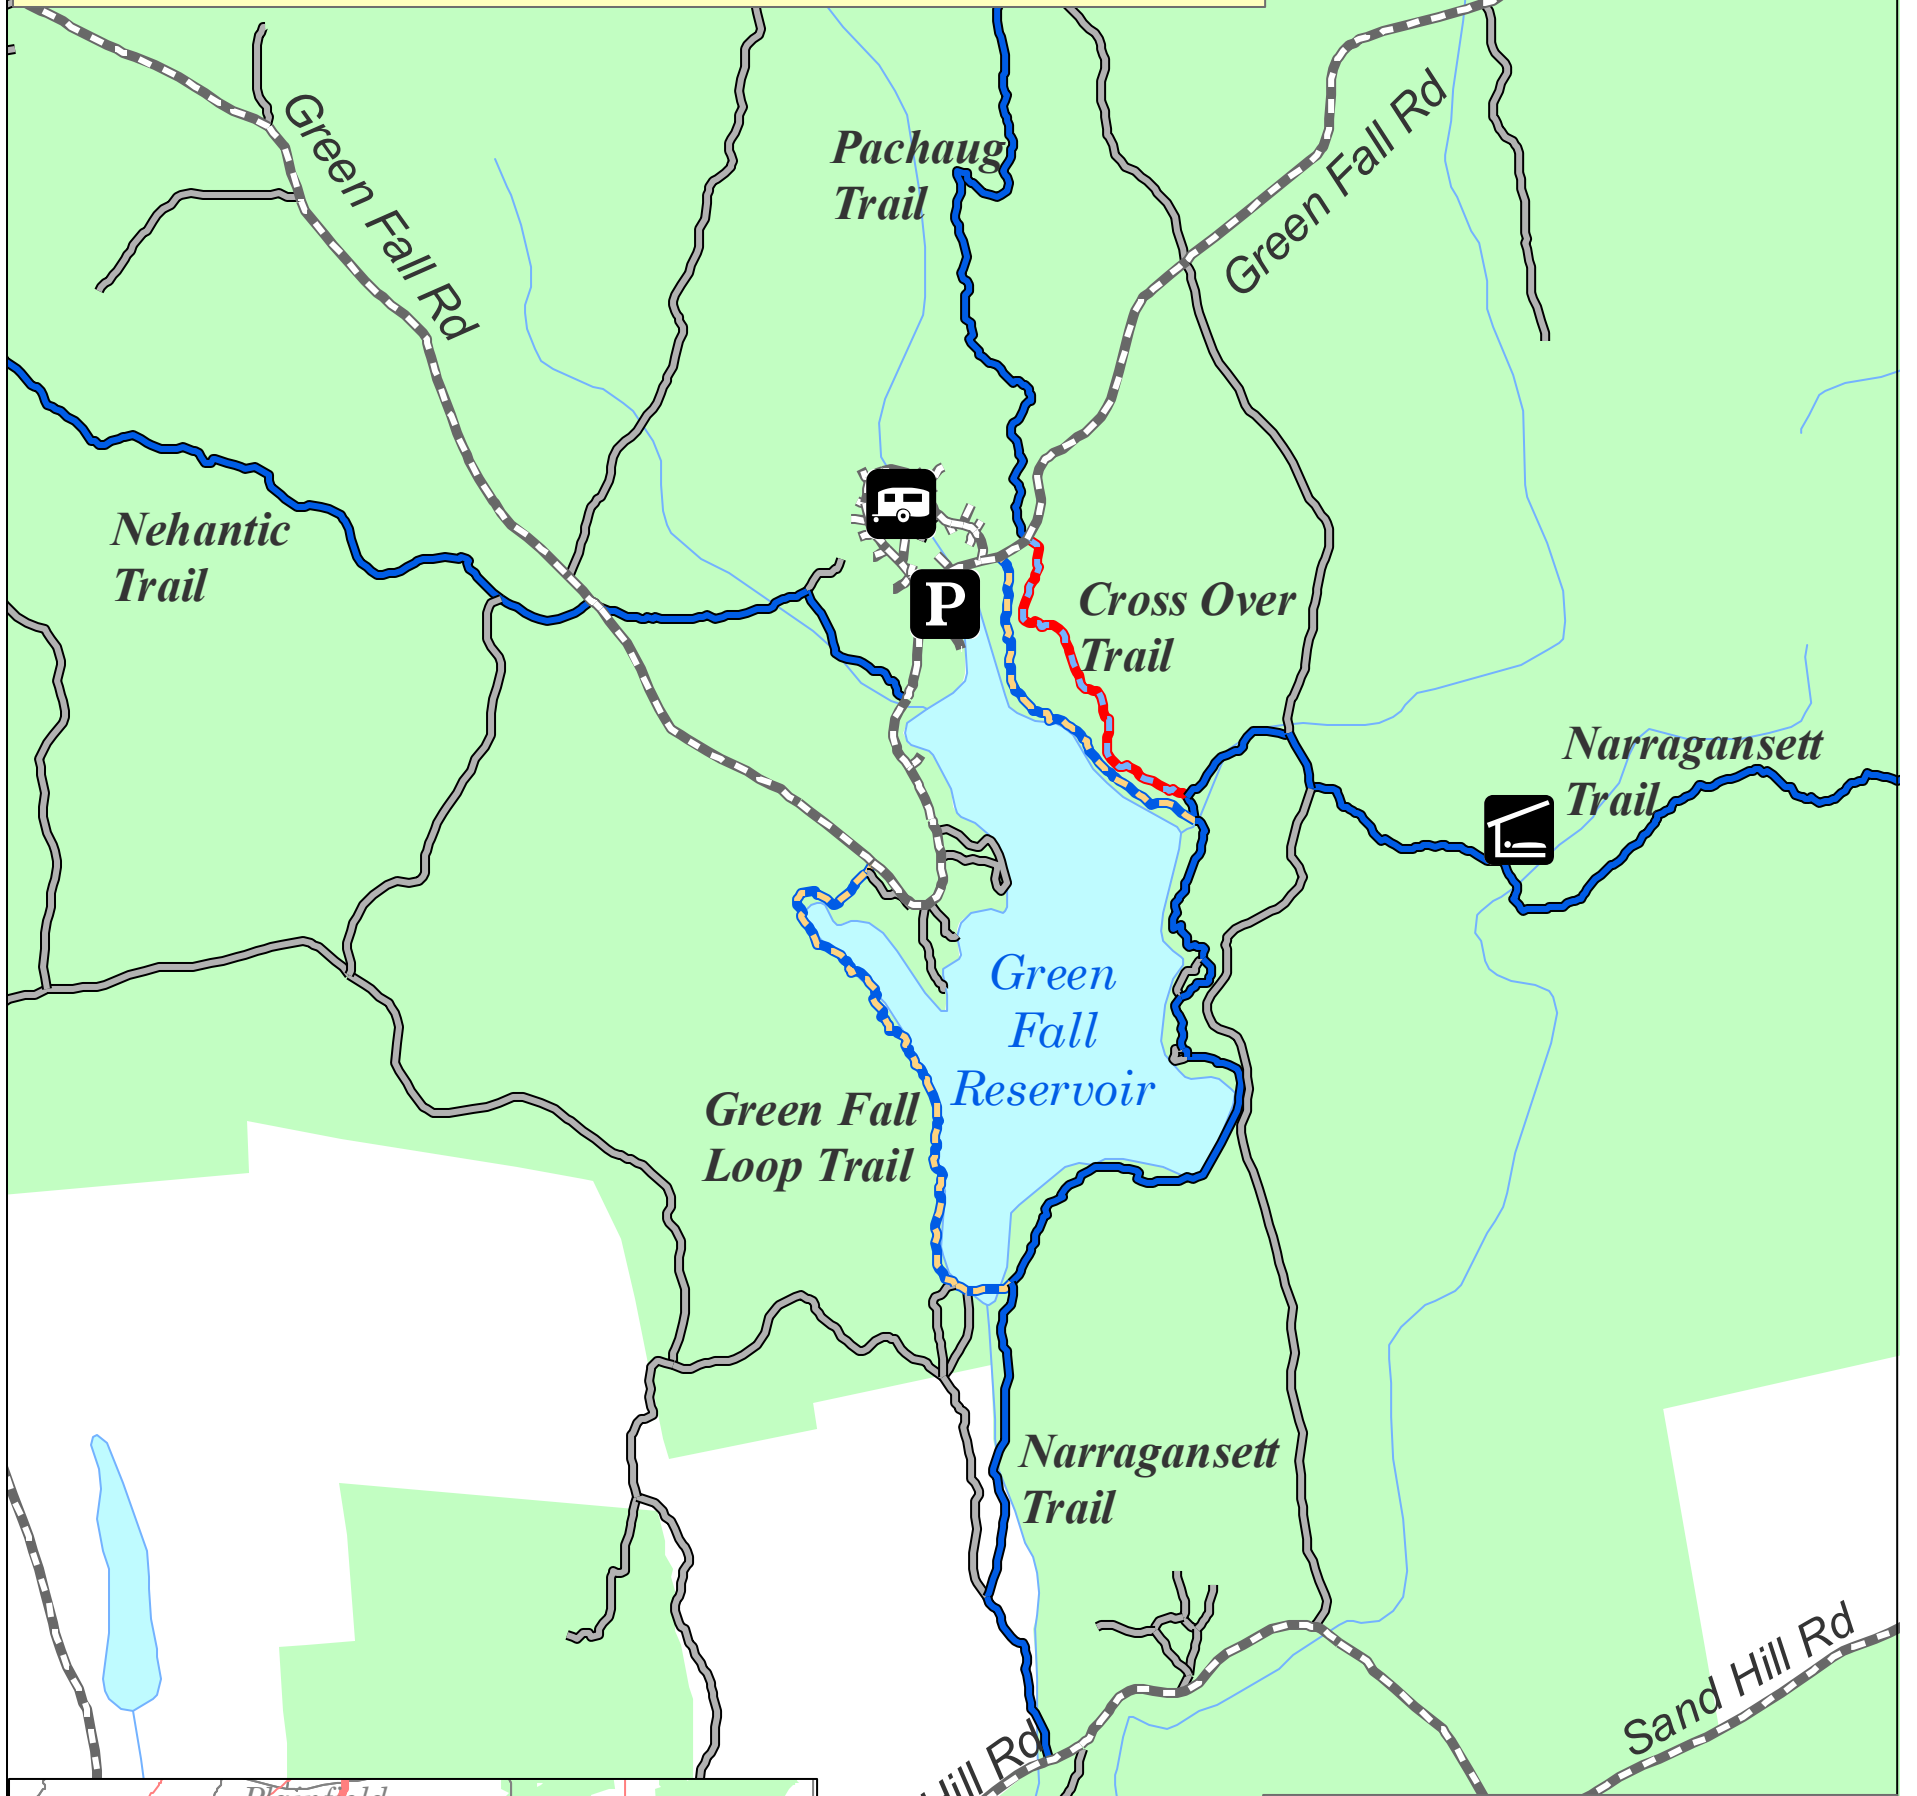

Pachaug State Forest

Peg Mill Shelter

Explanation

Forest Roads

Gravel Road

Trails

Blue - Narragansett Trail

Blue/Red - Cross Over Trail (Pachaug/Narragansett)

Blue/Orange - Green Fall Loop Trail

No Blaze

Peg Mill Shelter

N 41° 32' 00.0"
W 71° 48' 06.5"

Parking Area

Green Fall Camp Ground

Pachaug State Forest

Map Date
December 10, 2008