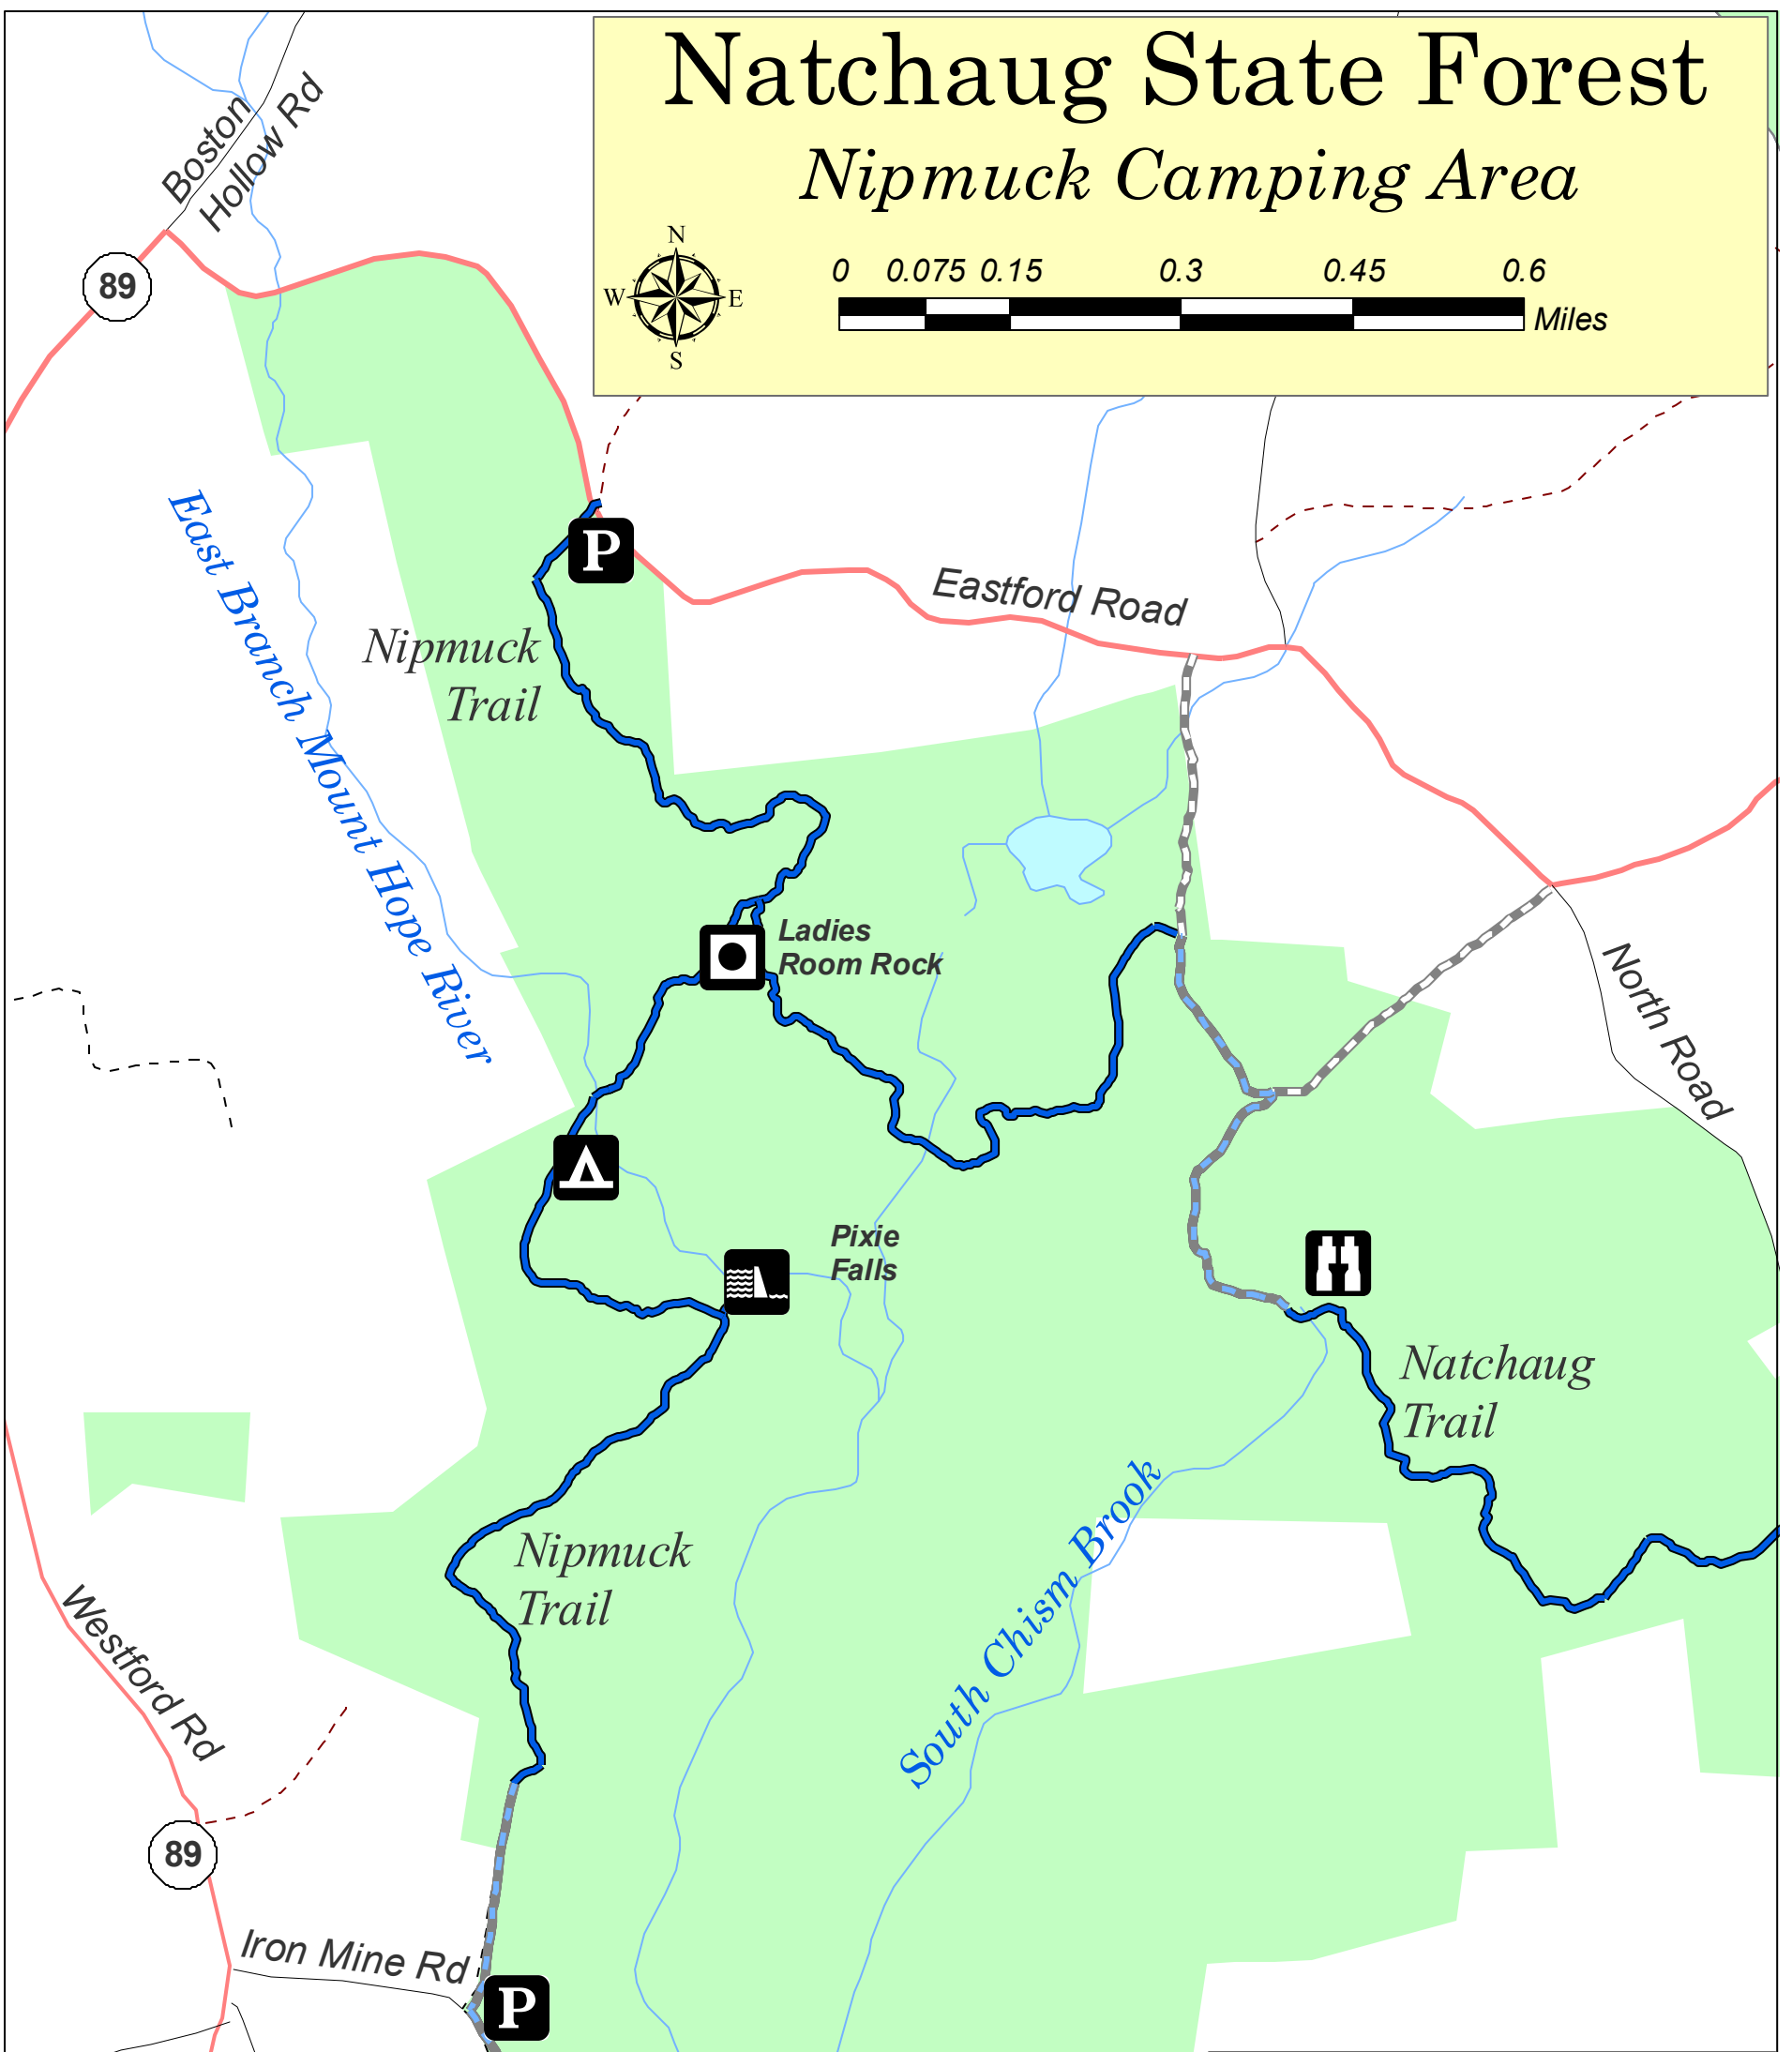

# Natchaug State Forest

### Explanation

#### Forest Roads

- Gravel Road
- Gravel Road & Blue Trail

#### Trails

- Blue - Natchaug & Nipmuck Trails

- Parking
- Campsite  
N 41° 54' 46.8"  
W 72° 09' 47.3"
- Pixie Falls
- Ladies Room Rock
- Scenic View

- Natchaug State Forest

Map Date  
December 10, 2008