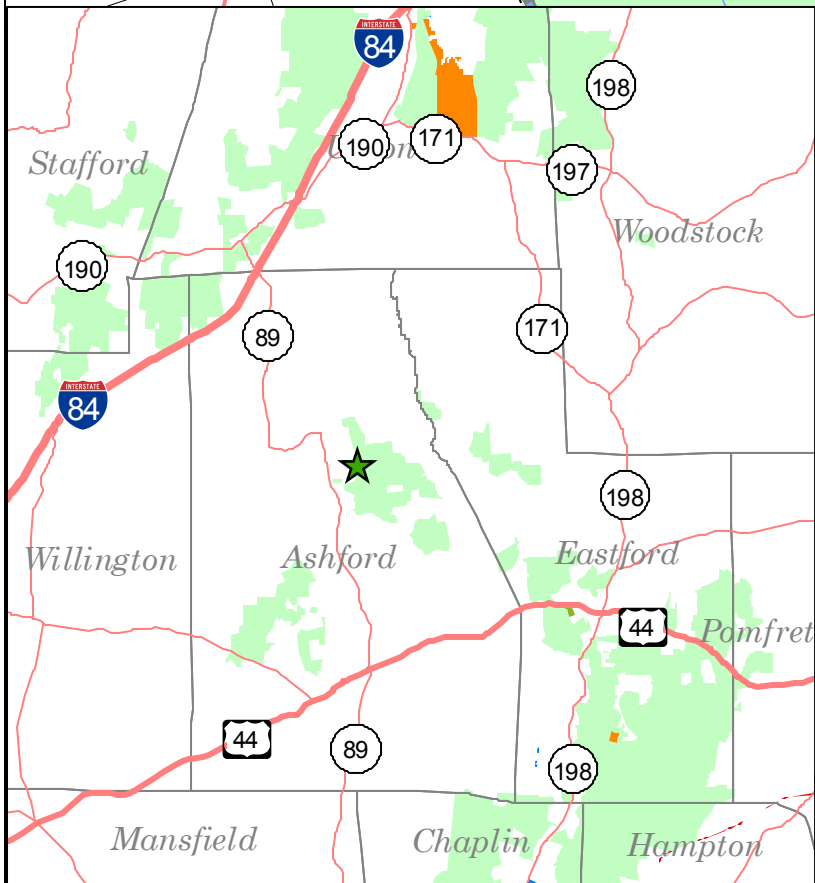

# Natchaug State Forest

## Nipmuck Camping Area

0 0.075 0.15 0.3 0.45 0.6 Miles

#### Forest Roads

- Gravel Road
- Gravel Road & Blue Trail