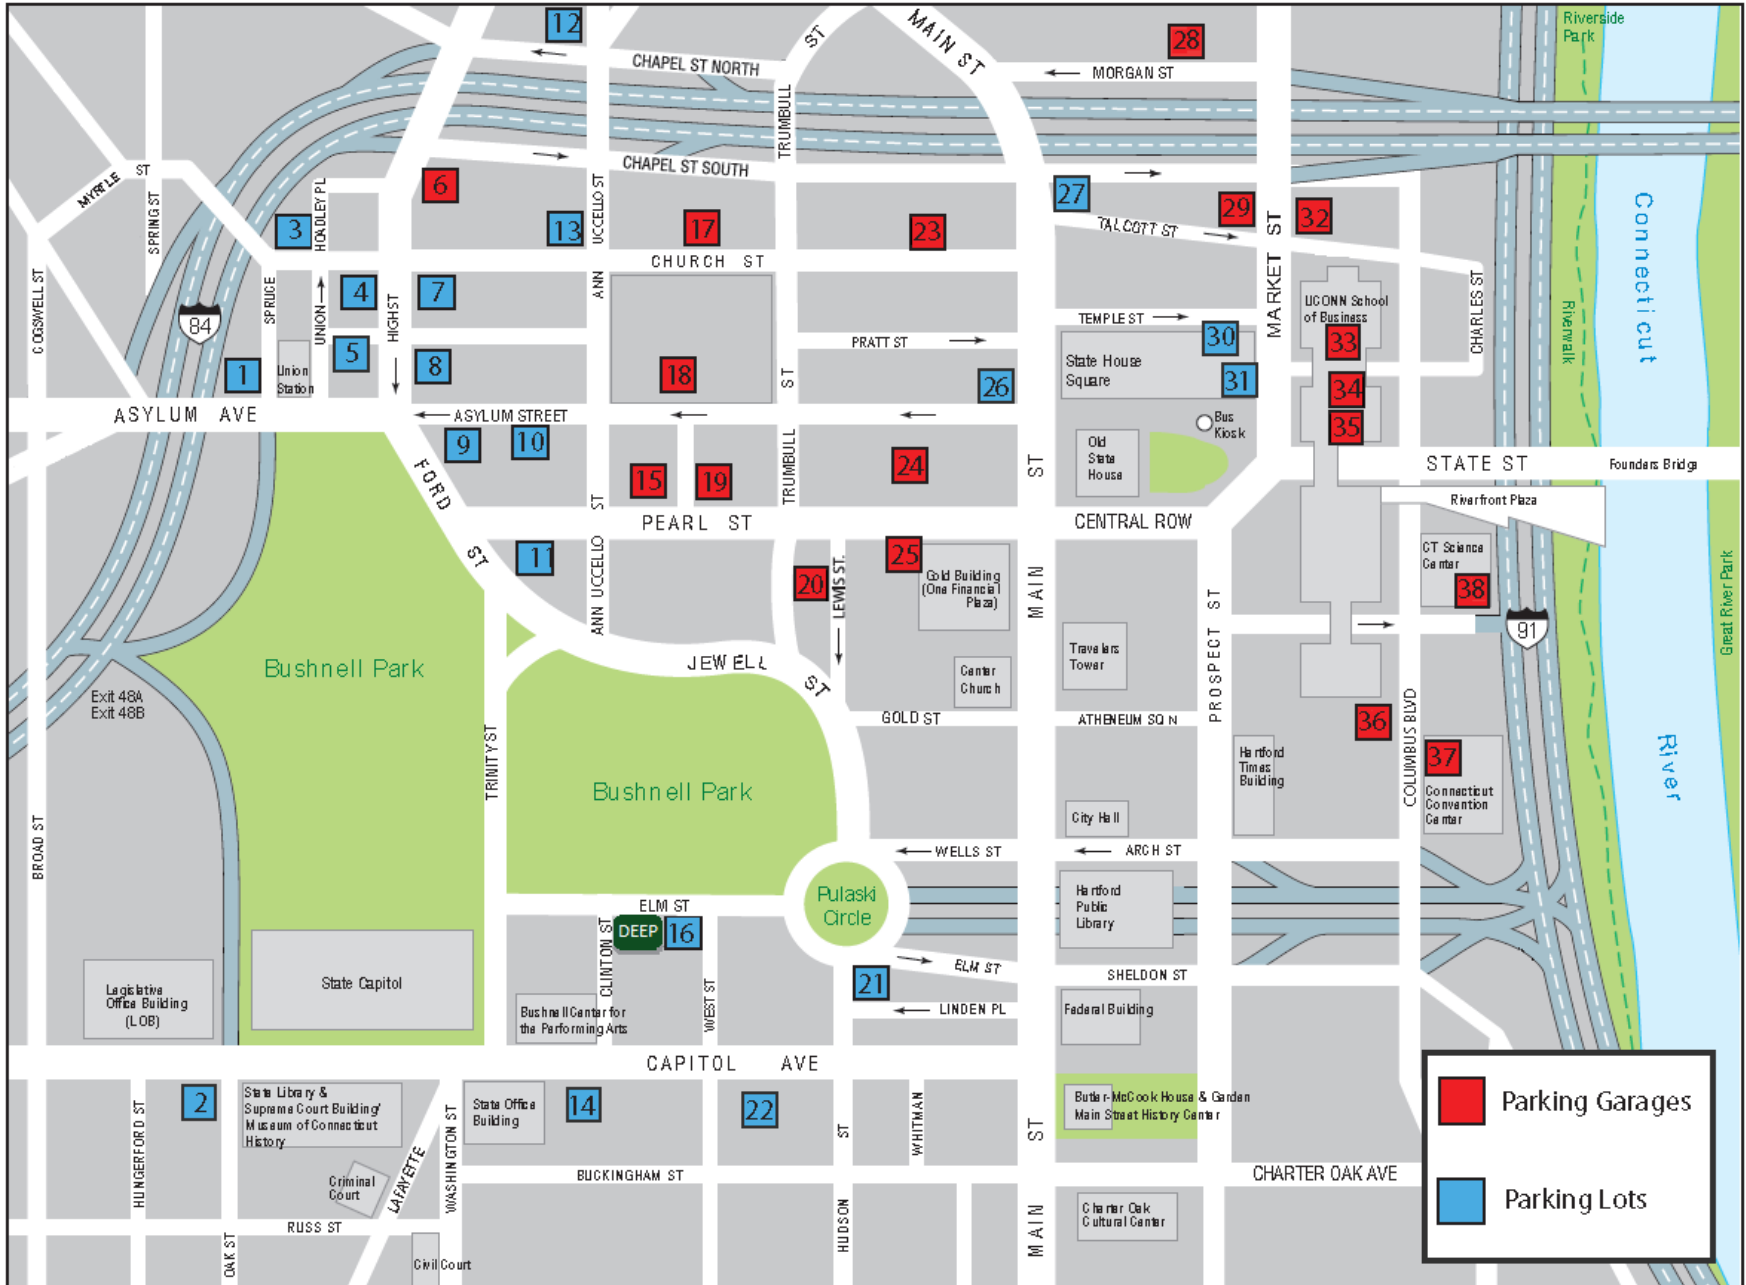

# Downtown Hartford, CT – Parking lots and garages

Adapted from the map provided by the Hartford Business Improvement District & Hartford.com, 2014

Parking	Name	30 mins	2 hours	Notes*
1	Union Station Lot	\$2.00	\$8.00	additional ½ hour rate \$2.00
2	Cap & Oak Lot	Permit parking only		
3	Union PL & Church ST Lot	Hourly \$5.00		
4	Church ST & High ST Lot	Day time Rate: \$6.40 ; Evening Rate: \$10.65		
5	Union PL – South Lot	Hourly \$7.00		
6	Metro Center Garage	\$1.50	Day time \$18.00 (In after 6am, out by 6pm)	
7	180 Allyn ST Lot	\$1.50	Early bird \$7.00 (In by 9am Out by 6pm)	
8	Allyn ST & High ST Lot	Flat rate \$6.00		
9	Parkview Hilton Lot	\$2.00	Day time \$10.00	
10	Asylum ST Lot		\$5.00	3 hours \$10.00
11	55 Trumbull lot	No longer active		
12	Ann & Pleasant ST Lot	\$0.75	Day time \$12.00	
13	Saints Lot	\$1.50	\$6.00	
14	ST of CT Lot	Open for public use M-F after 5 p.m.		
15	Goodwin SQ Garage	\$2.50	\$12.00	
16	West ST Lot	No longer active		
17	Church ST Garage	\$1.50	\$6.00	3 hours \$9.00
18	Hartford 21 Garage	Hourly \$5.00		
19	City Place Garage	\$3.00	\$12.00	
20	Trumbull on the Park Garage	\$2.00	Early bird \$10.00 (In by 9am, out by 6pm)	
21	Pulaski Circle Lot	55 Elm Street employees only		
22	Hudson ST Lot	Flat Rate \$12.65		
23	Mat Garage	\$1.50	\$6.00	\$3.00 additional hour
24	100 Pearl Garage	\$3.00	\$8.00	3 hours \$13.00
25	One Financial Plaza Garage	\$2.00	Daytime \$22.00 (In 6am, out by 6pm)	
26	Asylum ST Lot	Flat rate \$10.00		
27	Morgan ST Lot	Flat rate \$10.00		
28	Crowne Plaza Garage	\$4.00 first hour; \$2.00 additional hour		
29	Talcott Plaza Garage	\$1.00	Flat rate \$14.00	
30	Temple ST Garage	\$2.00	\$8.00	