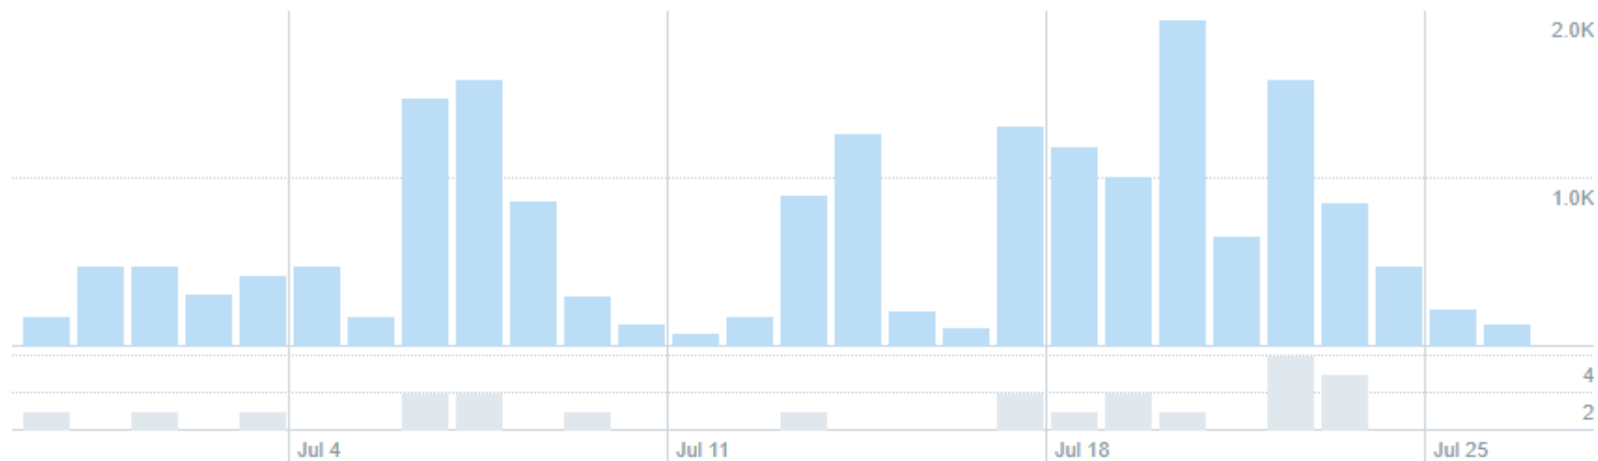

# Tweet activity

Last 28 Days

Export data

Your Tweets earned **19.0K impressions** over this **28 day** period

## YOUR TWEETS

During this 28 day period, you earned **680 impressions** per day.

Tweets

Top Tweets

Tweets and replies

Promoted

Impressions

Engagements