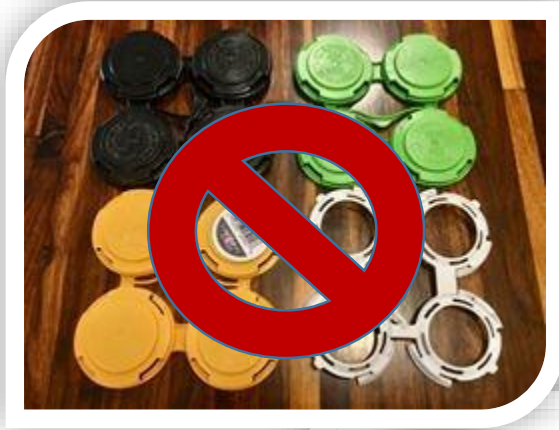

Simple Posts are best