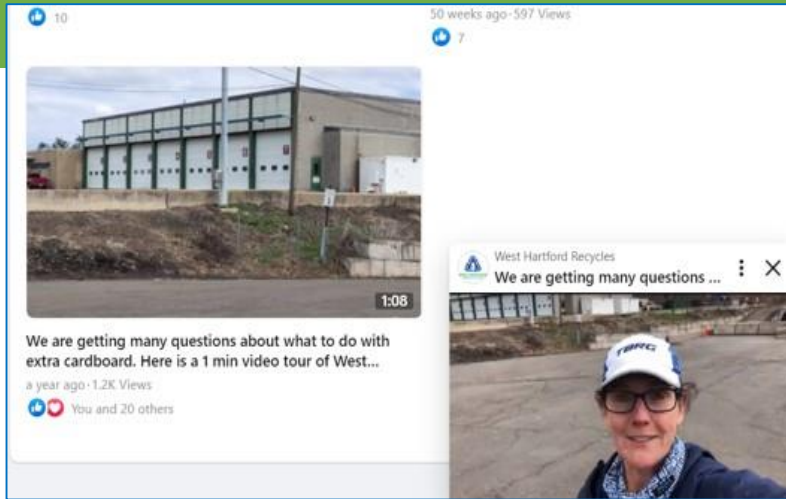

Facebook

Your 5 Most Recent Posts Create Post

Reach: Organic / Paid Post Clicks Reactions, Comments & Shares

Published	Post	Type	Targeting	Reach	Engagement	Promote
07/22/2021 10:24 AM	Black plastic is not allowed in curbside recycling! It is trash. There	Public	Global	1.3K	116 68	Boost Post
07/20/2021 10:27 AM	Packaging accounts for about 1/3 of all Municipal Solid Waste (MSW)!	Public	Global	255	29 20	Boost Post
07/16/2021 3:33 PM	Come chat with West Hartford Recycles at the WH Farmer's Market	Public	Global	1.7K	12 33	Boost Post
07/15/2021 11:55 AM	Small plastics like these in the photo go in trash. Anything smaller than 2	Public	Global	910	161 93	Boost Post
07/13/2021 12:18 PM	310! This is the number of pounds of plastic film collected in just 3 months	Public	Global	3.1K	211 70	Boost Post

West Hartford Recycles July 13 · 🌐

310! This is the number of pounds of plastic film collected in just 3 months by the West Hartford Land Trust since resuming the program. Thanks to all who have participated thus far. That's a LOT of material diverted from trash. Keep up the good work! 🌱♻️

There are 6 drop-off locations for this program:
WH Department of Public Works - 17 Brixton St
Elmwood Community Center - 1106 New Britain Ave... [See More](#)

Get More Likes, Comments and Shares
When you boost this post, you'll show it to more people.

3,099 People Reached 281 Engagements [Boost Post](#)

Missy Chance Anderson, Mollie Cook Abbott and 11 others 7 Shares

Like Comment Share

Performance for Your Post

3,099 People Reached

70 Reactions, Comments & Shares

48 Like	11 On Post	37 On Shares
2 Love	2 On Post	0 On Shares
1 Wow	0 On Post	1 On Shares
12 Comments	0 On Post	12 On Shares
7 Shares	7 On Post	0 On Shares

211 Post Clicks

4 Photo Views	3 Link Clicks	204 Other Clicks

NEGATIVE FEEDBACK

0 Hide Post 0 Hide All Posts

0 Report as Spam 0 Unlike Page

Reported stats may be delayed from what appears on posts