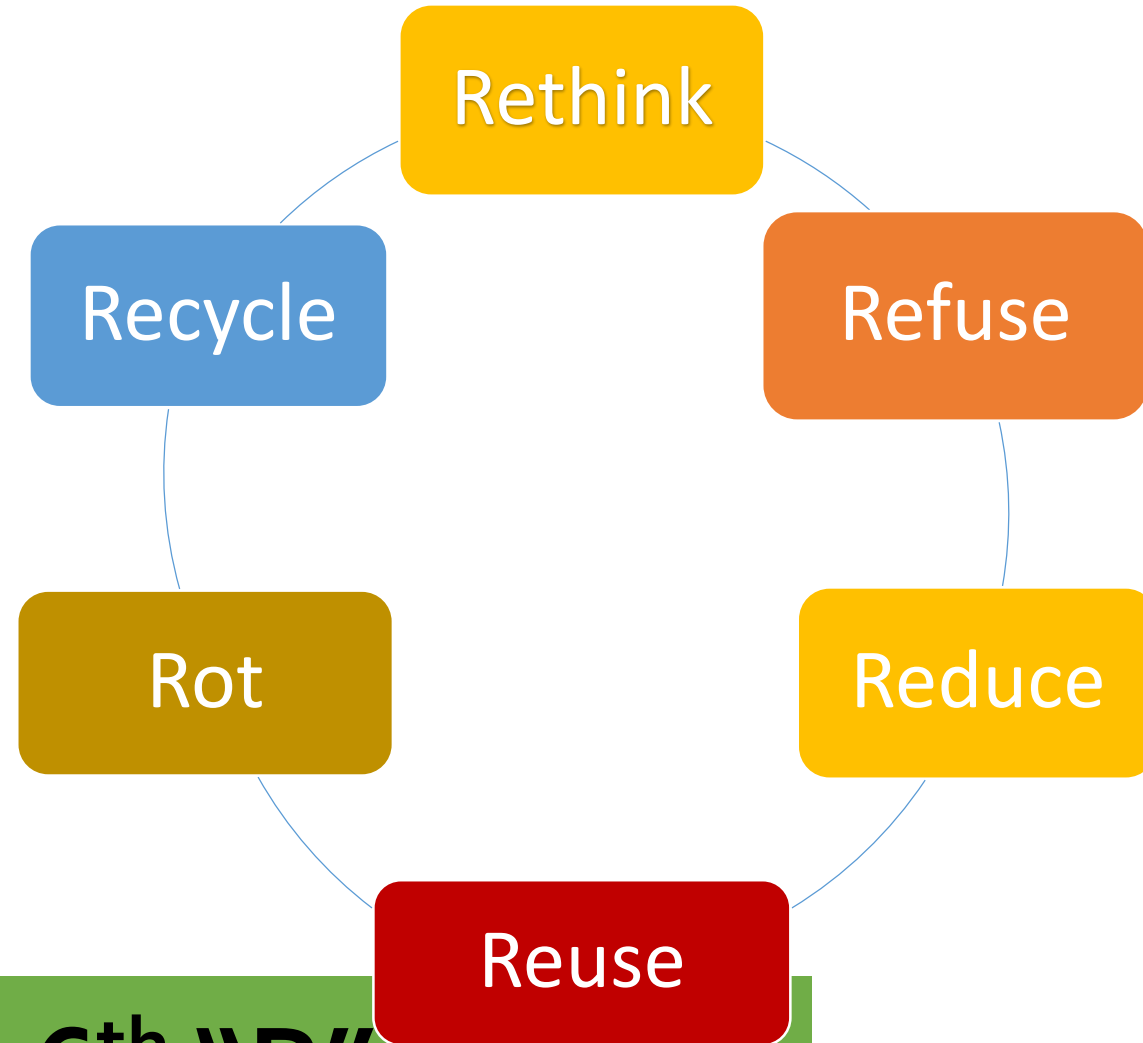

Remember WHR's theme

Recycle is my 6th "R" ...