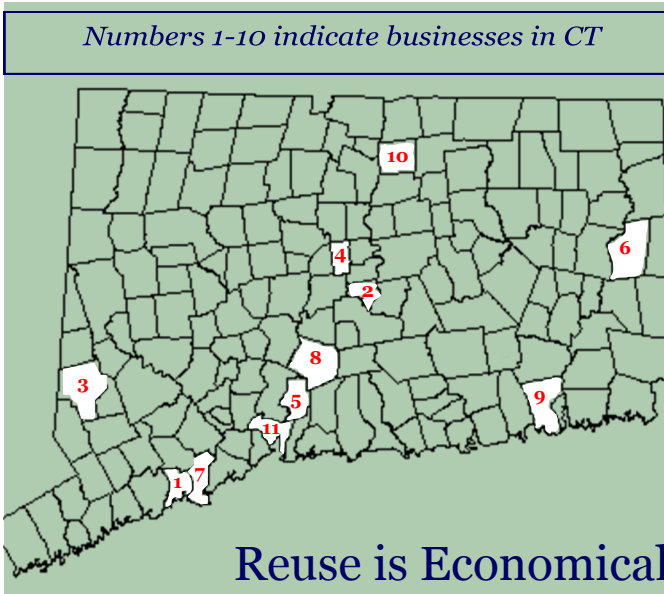

RECLAMATION LUMBER YARDS IN CONNECTICUT

10 - EAST WINDSOR

Armster Reclaimed Lumber Company

246 South Main Street
East Windsor, CT 06088
Phone: 203.214.9705
Email: sales@woodwood.com
www.woodwood.com

11 - NEW HAVEN

Reclamation Lumber

424 Grand Avenue
New Haven, CT 06513
Phone: 203.752.1204
www.reclamationlumber.com

REUSE CENTERS AND RECLAMATION LUMBER YARDS IN CONNECTICUT