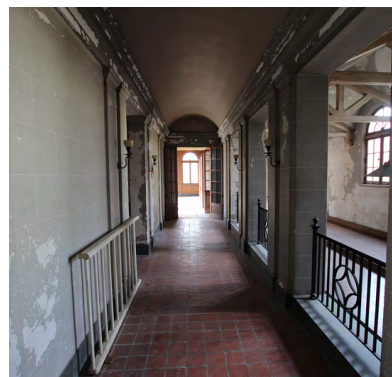

PROPERTY INFORMATION

The Harkness family's summer estate had the need for staff residences and storage for carriages and their driving horses. The Carriage House served that purpose and then some with a bowling alley, squash court and hall for dancing.

The elegance and opulence of the mansion was paired with the functionality and enjoyment in the Carriage House.

CAPITAL INVESTMENT

The State has made investments in the building in recent years, but significant additional capital investment will be required, depending on the planned use.

PROPERTY DETAILS

Square Feet: 21,896

Number of Floors: 2.5

Construction Type: Stucco

Designated Accessible: No

Electrical: Eversource

Water: Town

Natural Gas: N/A

Propane: N/A

Oil: N/A

Air Conditioned: No

Roof: Clay/Tile

Security System: No

Hot Water: N/A

Sewer: Sewer

CONTACT US TODAY TO SCHEDULE A VISIT:

John.Hine@ct.gov

VISIT OUR WEBSITE FOR MORE INFO:

Portal.ct.gov/DEEP-Parks-Partnerships

Connecticut
State Parks