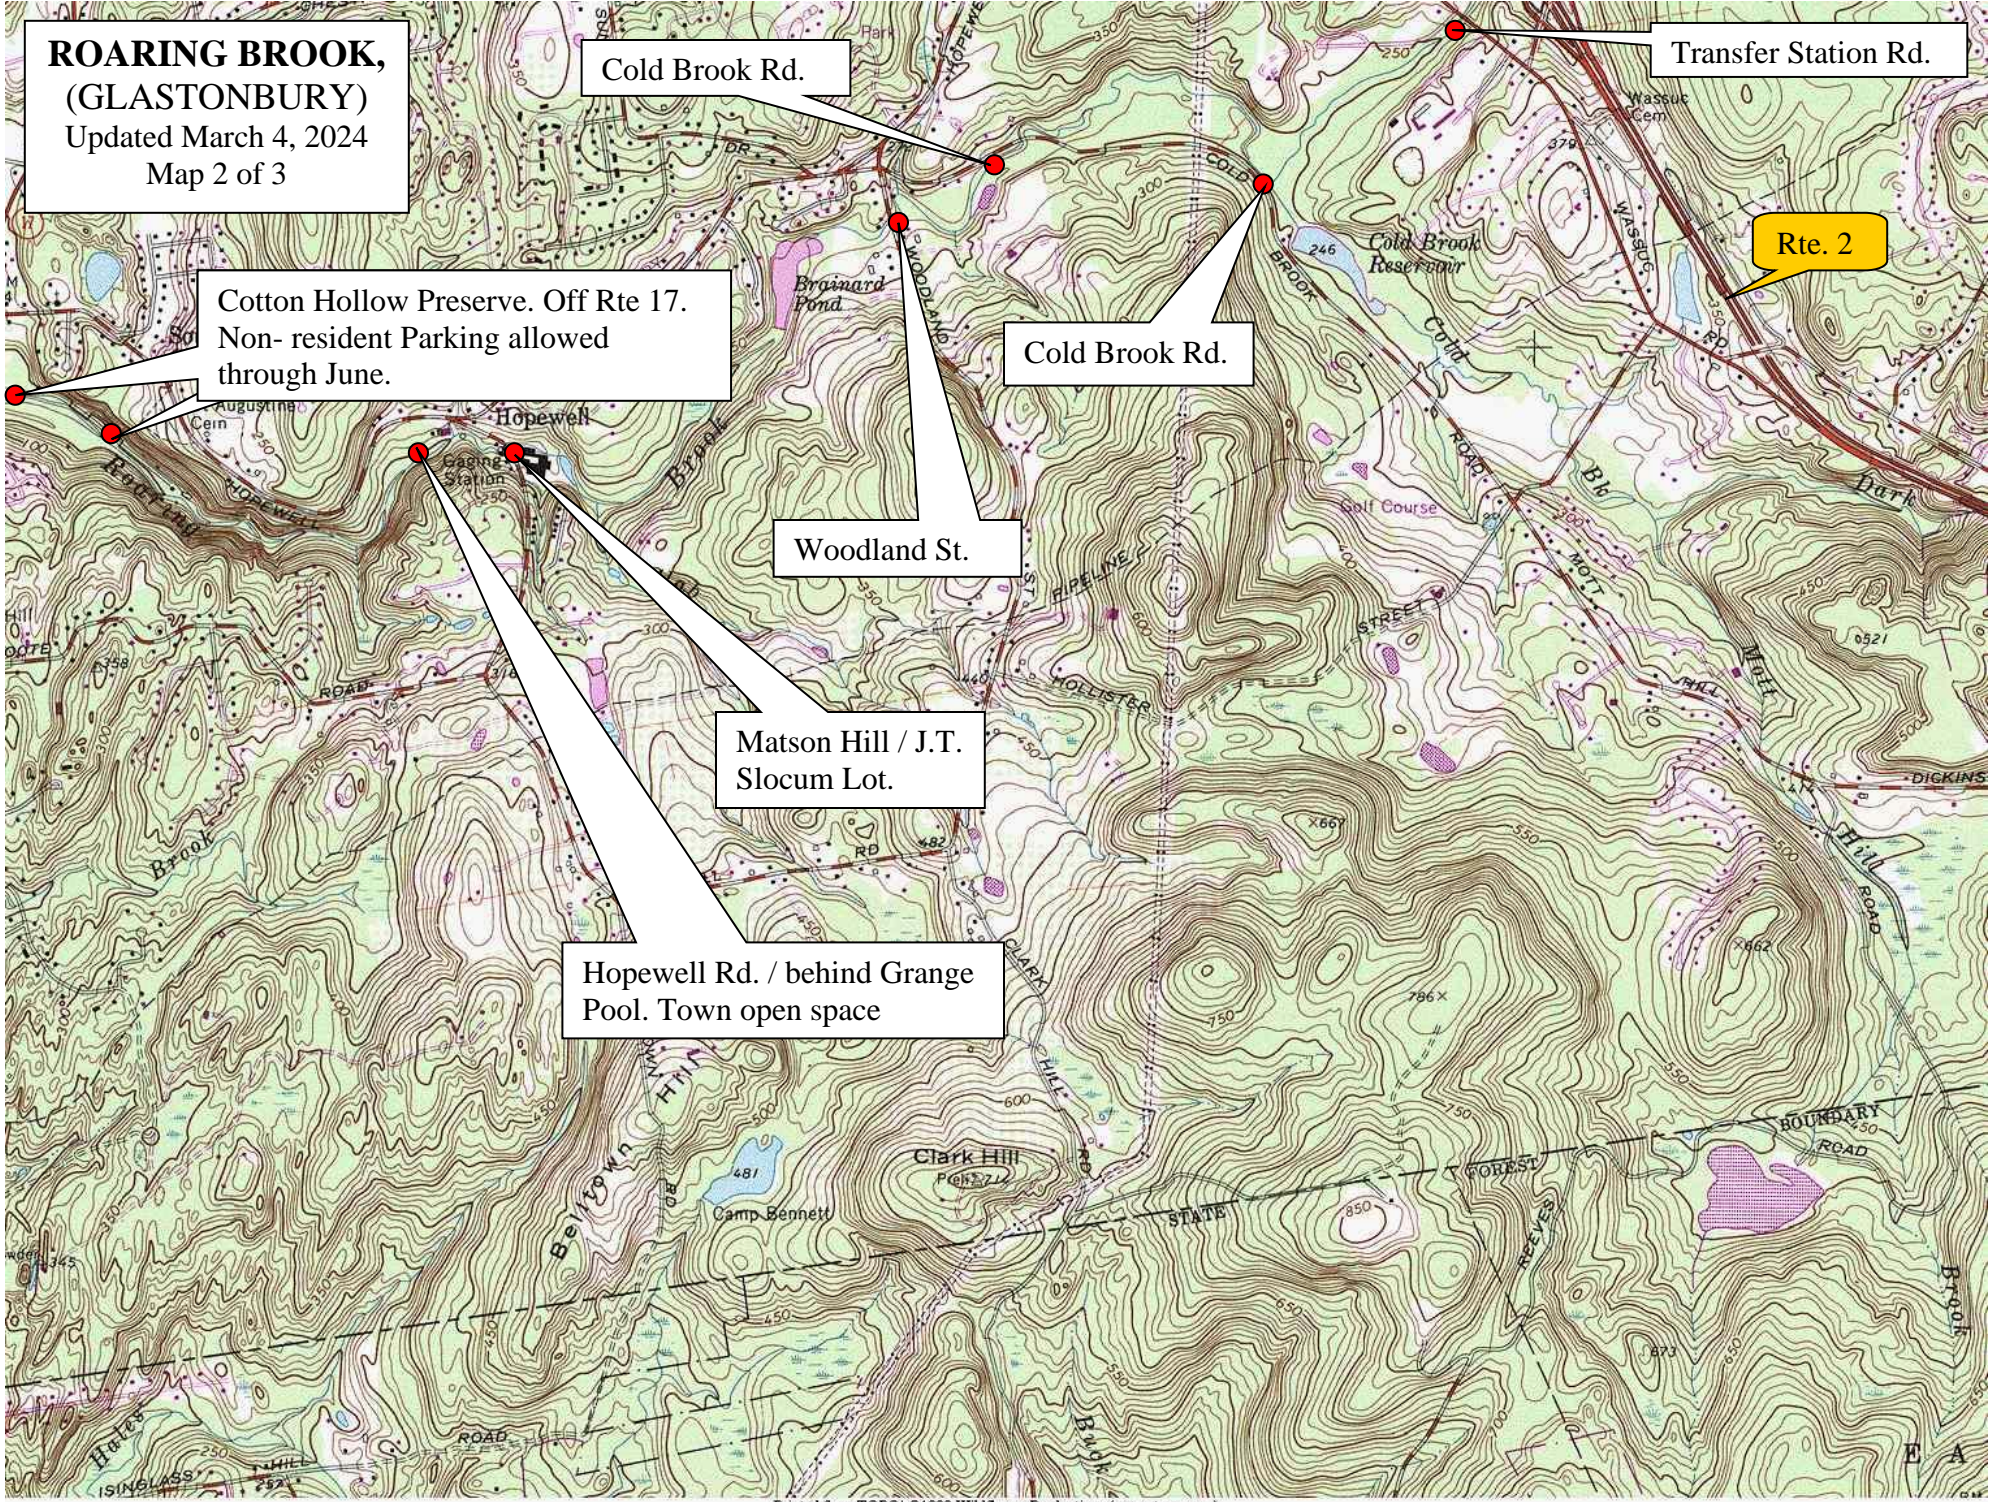

**ROARING BROOK,  
(GLASTONBURY)**  
Updated March 4, 2024  
Map 1 of 3

Rte. 83

Weir St. (Ash Swamp Rd.)

Rte. 94

Rte. 2

Shoddy Mill Rd. Town open space

Forest La.

**ROARING BROOK,  
(GLASTONBURY)**  
Updated March 4, 2024  
Map 2 of 3

Cold Brook Rd.

Transfer Station Rd.

Rte. 2

Cotton Hollow Preserve. Off Rte 17.  
Non- resident Parking allowed  
through June.

Cold Brook Rd.

Woodland St.

Matson Hill / J.T.  
Slocum Lot.

Hopewell Rd. / behind Grange  
Pool. Town open space

**ROARING BROOK,  
(GLASTONBURY)**  
Updated March 4, 2024  
Map 3 of 3

I-91

High St., Water St., and Tyron St.

Rte. 160