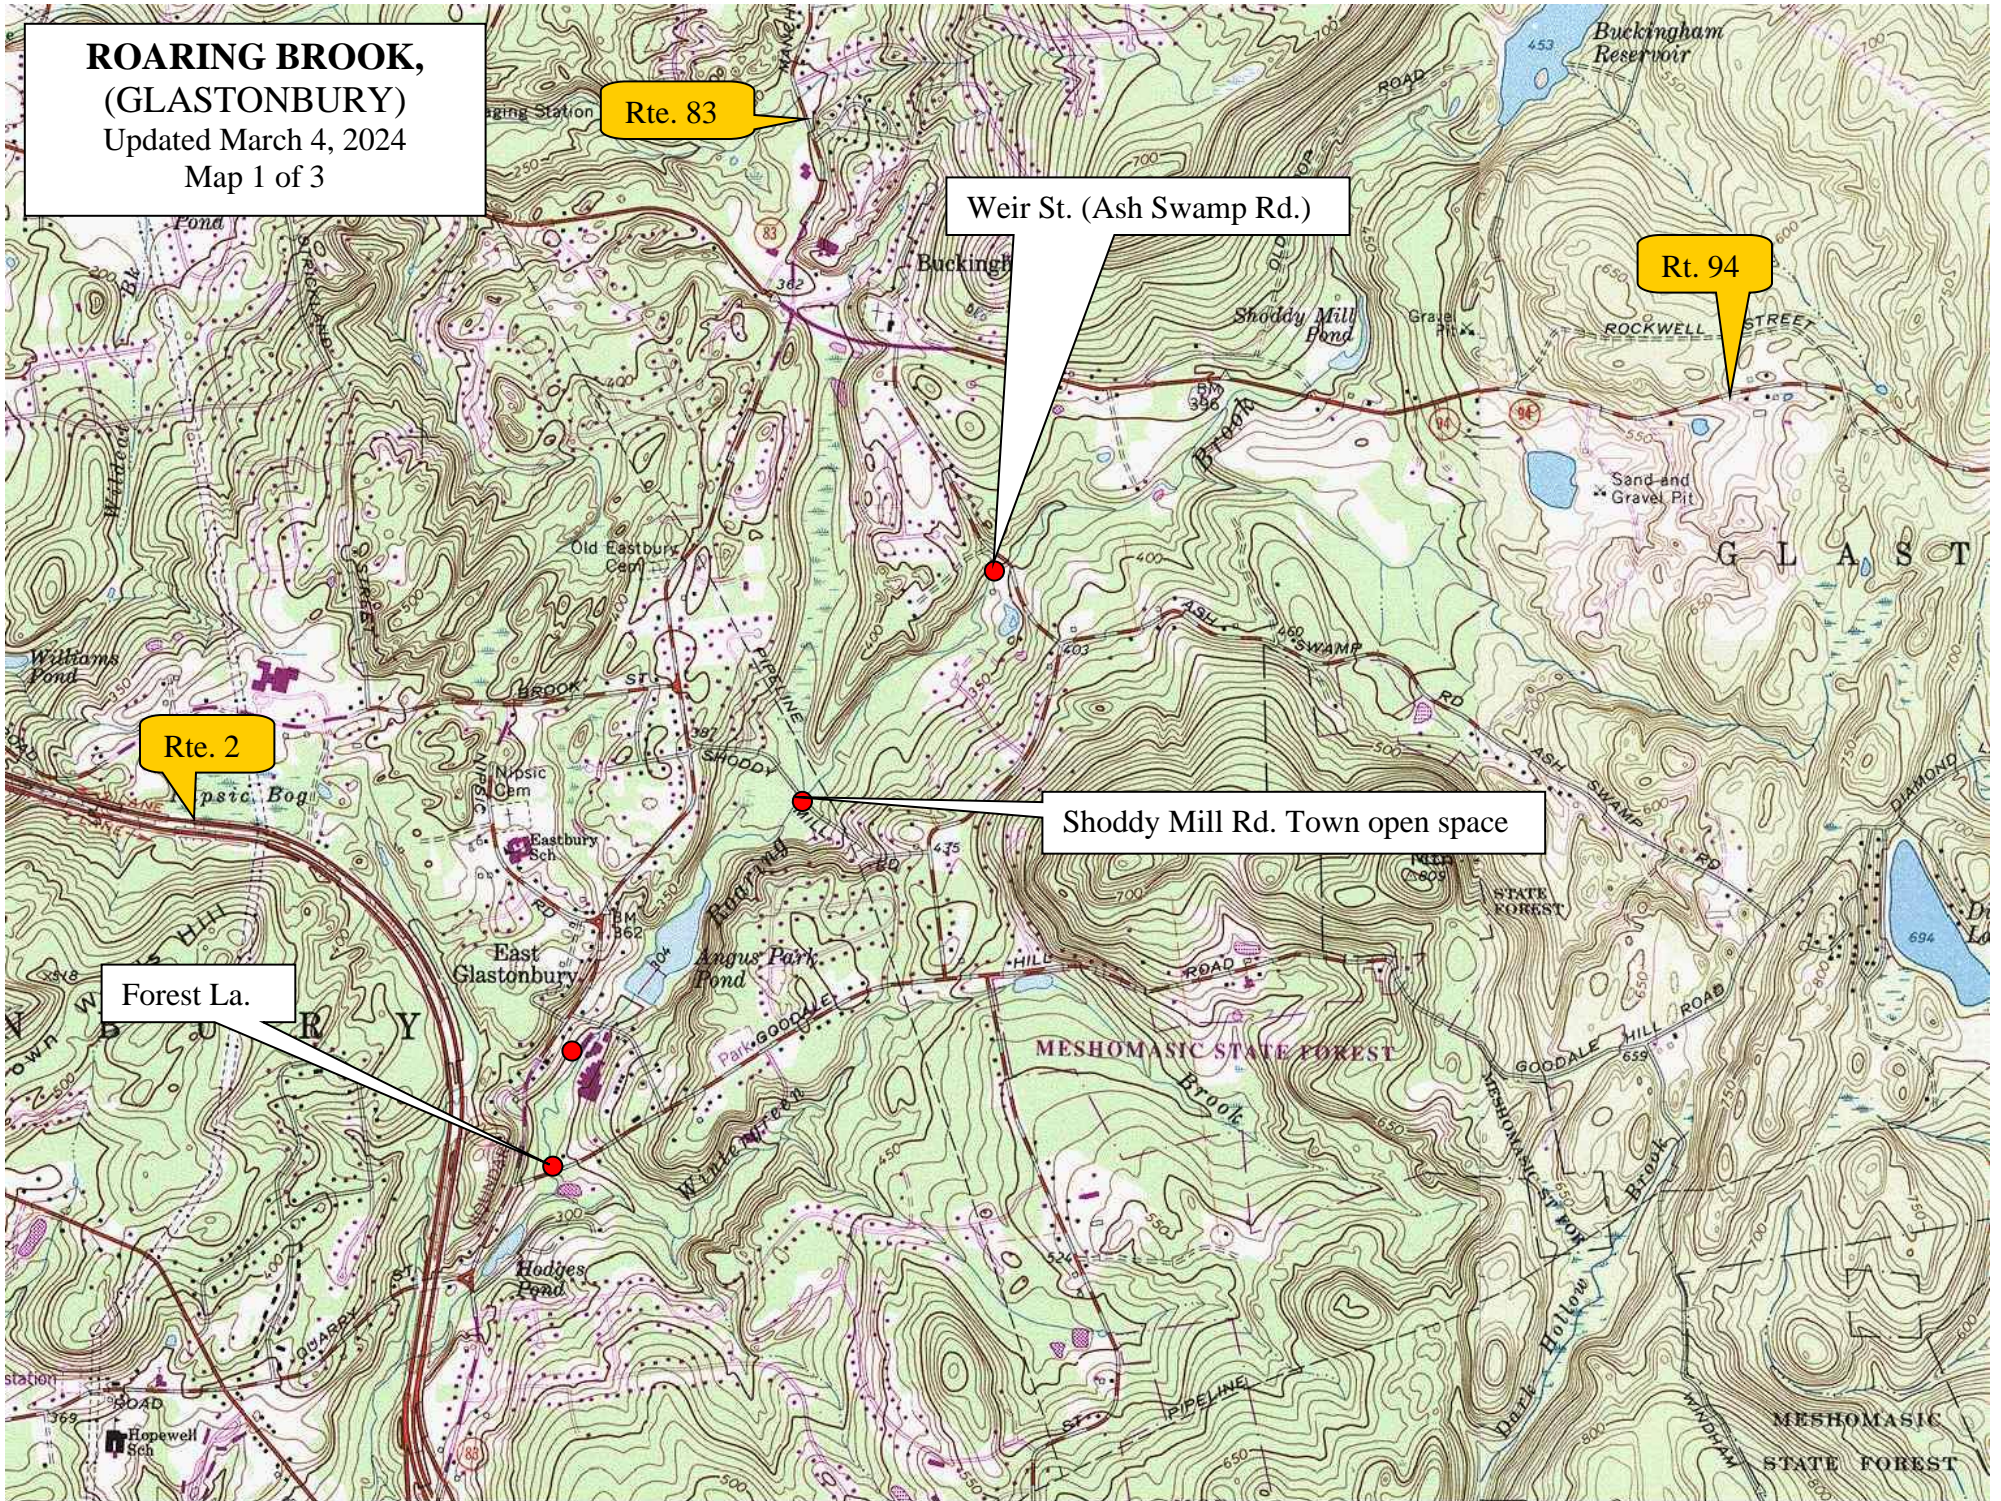

**ROARING BROOK,  
(GLASTONBURY)**  
Updated March 4, 2024  
Map 1 of 3

Rte. 83

Weir St. (Ash Swamp Rd.)

Rte. 94

Rte. 2

Shoddy Mill Rd. Town open space

Forest La.

**ROARING BROOK,  
(GLASTONBURY)**  
Updated March 4, 2024  
Map 2 of 3

Cold Brook Rd.

Transfer Station Rd.

Rte. 2

Cotton Hollow Preserve. Off Rte 17.  
Non- resident Parking allowed  
through June.

Cold Brook Rd.

Woodland St.

Matson Hill / J.T.  
Slocum Lot.

Hopewell Rd. / behind Grange  
Pool. Town open space

**ROARING BROOK,  
(GLASTONBURY)**  
Updated March 4, 2024  
Map 3 of 3

I-91

High St., Water St., and Tyron St.

Rte. 160