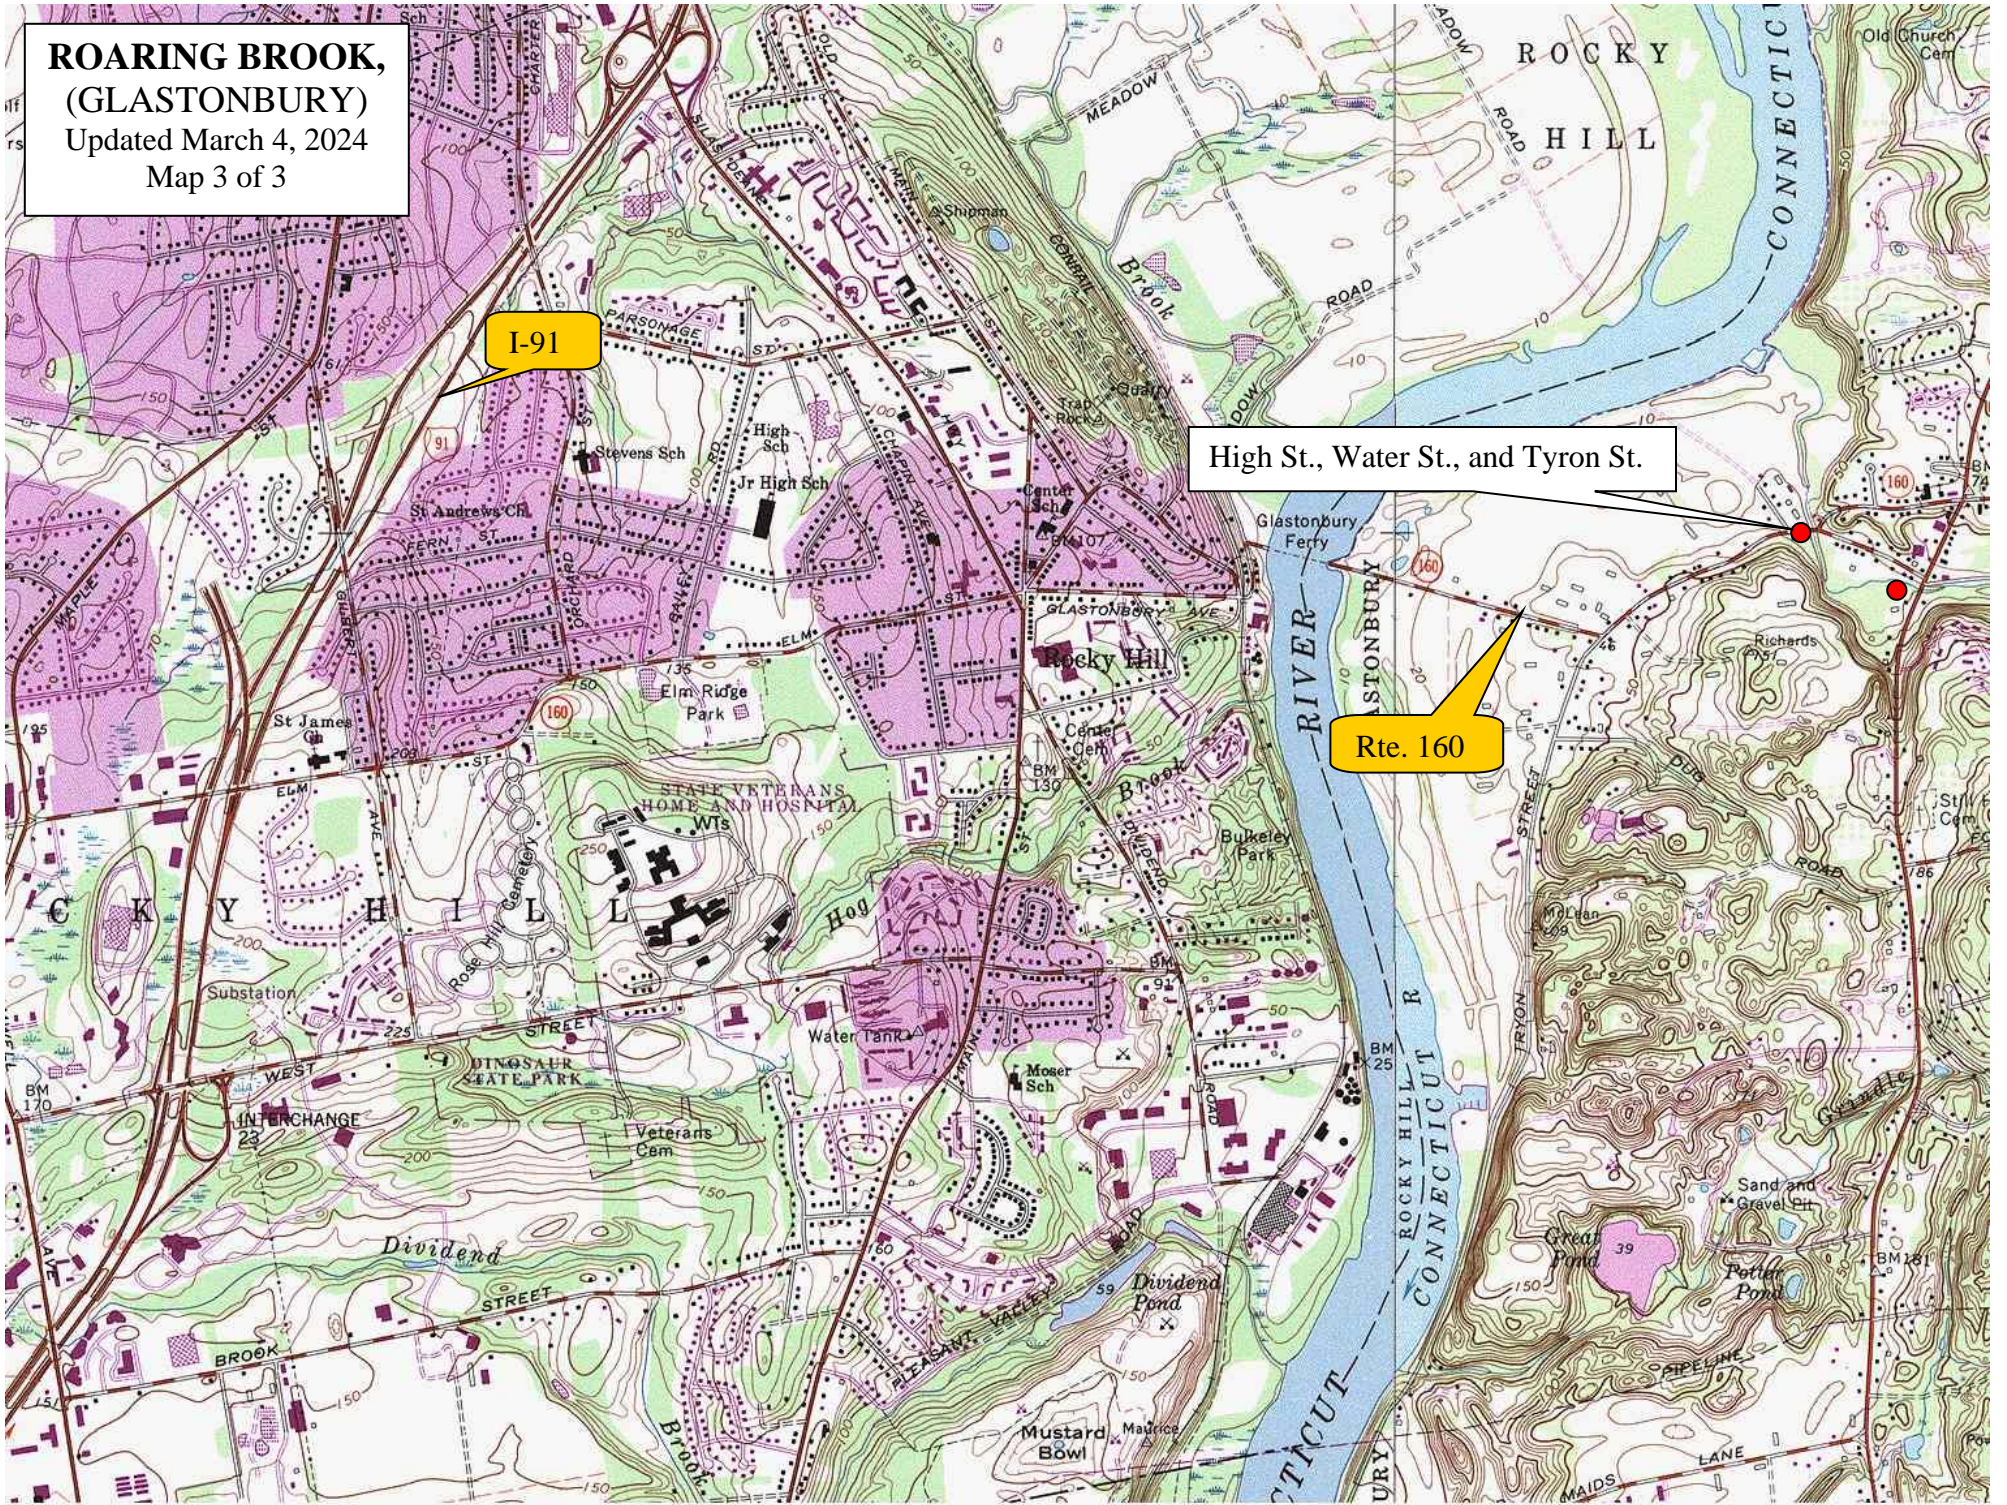

**ROARING BROOK,  
(GLASTONBURY)**  
Updated March 4, 2024  
Map 1 of 3

Rte. 83

Weir St. (Ash Swamp Rd.)

Rte. 94

Rte. 2

Shoddy Mill Rd. Town open space

Forest La.

**ROARING BROOK,  
(GLASTONBURY)**  
Updated March 4, 2024  
Map 2 of 3

Cold Brook Rd.

Transfer Station Rd.

Rte. 2

Cotton Hollow Preserve. Off Rte 17.  
Non- resident Parking allowed  
through June.

Cold Brook Rd.

Woodland St.

Matson Hill / J.T.  
Slocum Lot.

Hopewell Rd. / behind Grange  
Pool. Town open space

**ROARING BROOK,  
(GLASTONBURY)**  
Updated March 4, 2024  
Map 3 of 3

I-91

High St., Water St., and Tyron St.

Rte. 160