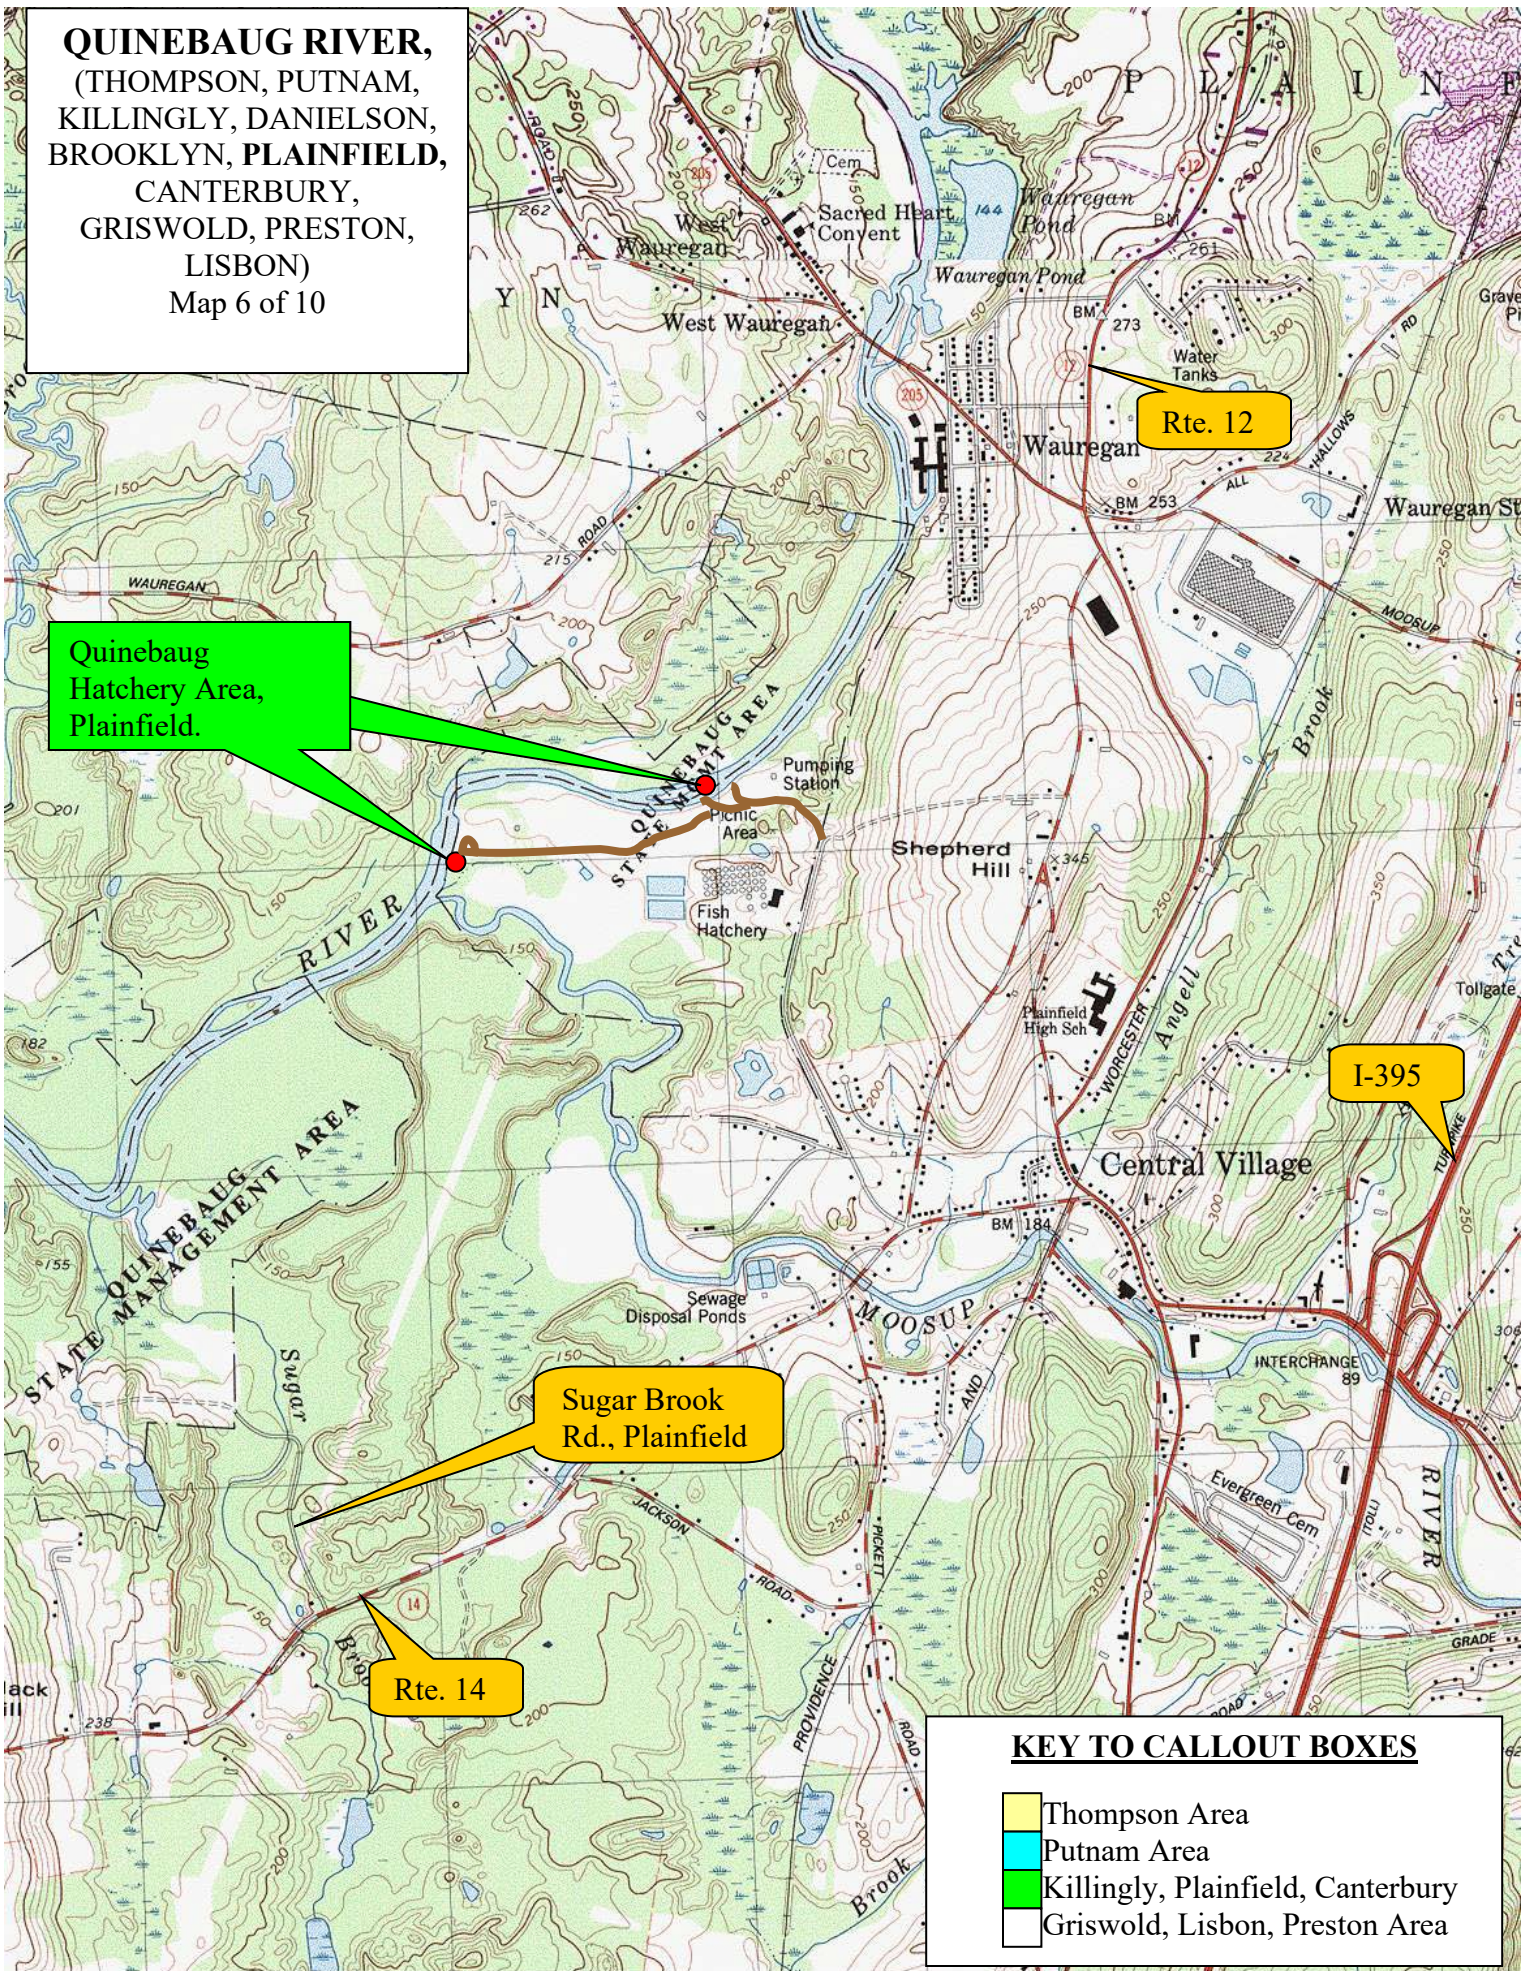

**QUINEBAUG RIVER,
(THOMPSON, PUTNAM,
KILLINGLY, BROOKLYN,
PLAINFIELD,
CANTERBURY,
GRISWOLD, PRESTON,
LISBON)**

Updated April 29, 2022
Map 1 of 10

Rte. 197, off dirt road, Thompson.

Fabyan Rd. Thompson.

Brickyard Rd., Thompson.

QUINEBAUG RIVER,
 (THOMPSON, PUTNAM,
 KILLINGLY, DANIELSON,
 BROOKLYN, PLAINFIELD,
 CANTERBURY,
 GRISWOLD, PRESTON,
 LISBON)
 Map 3 of 10

Bridge St., Putnam.

Linear Park off Kennedy
 Dr., Putnam.

Rte. 12

QUINEBAUG RIVER,
 (THOMPSON, PUTNAM,
 KILLINGLY, DANIELSON,
 BROOKLYN, PLAINFIELD,
 CANTERBURY,
 GRISWOLD, PRESTON,
 LISBON)
 Map 5 of 10

River's Edge Park. Canoe launch, Killingly.

Rte. 6

S. Main St.

I-395

**QUINEBAUG RIVER,
(THOMPSON, PUTNAM,
KILLINGLY, DANIELSON,
BROOKLYN, PLAINFIELD,
CANTERBURY,
GRISWOLD, PRESTON,
LISBON)
Map 6 of 10**

QUINEBAUG RIVER,
 (THOMPSON, PUTNAM,
 KILLINGLY, DANIELSON,
 BROOKLYN, PLAINFIELD,
CANTERBURY,
 GRISWOLD, PRESTON,
 LISBON)
 Map 7 of 10