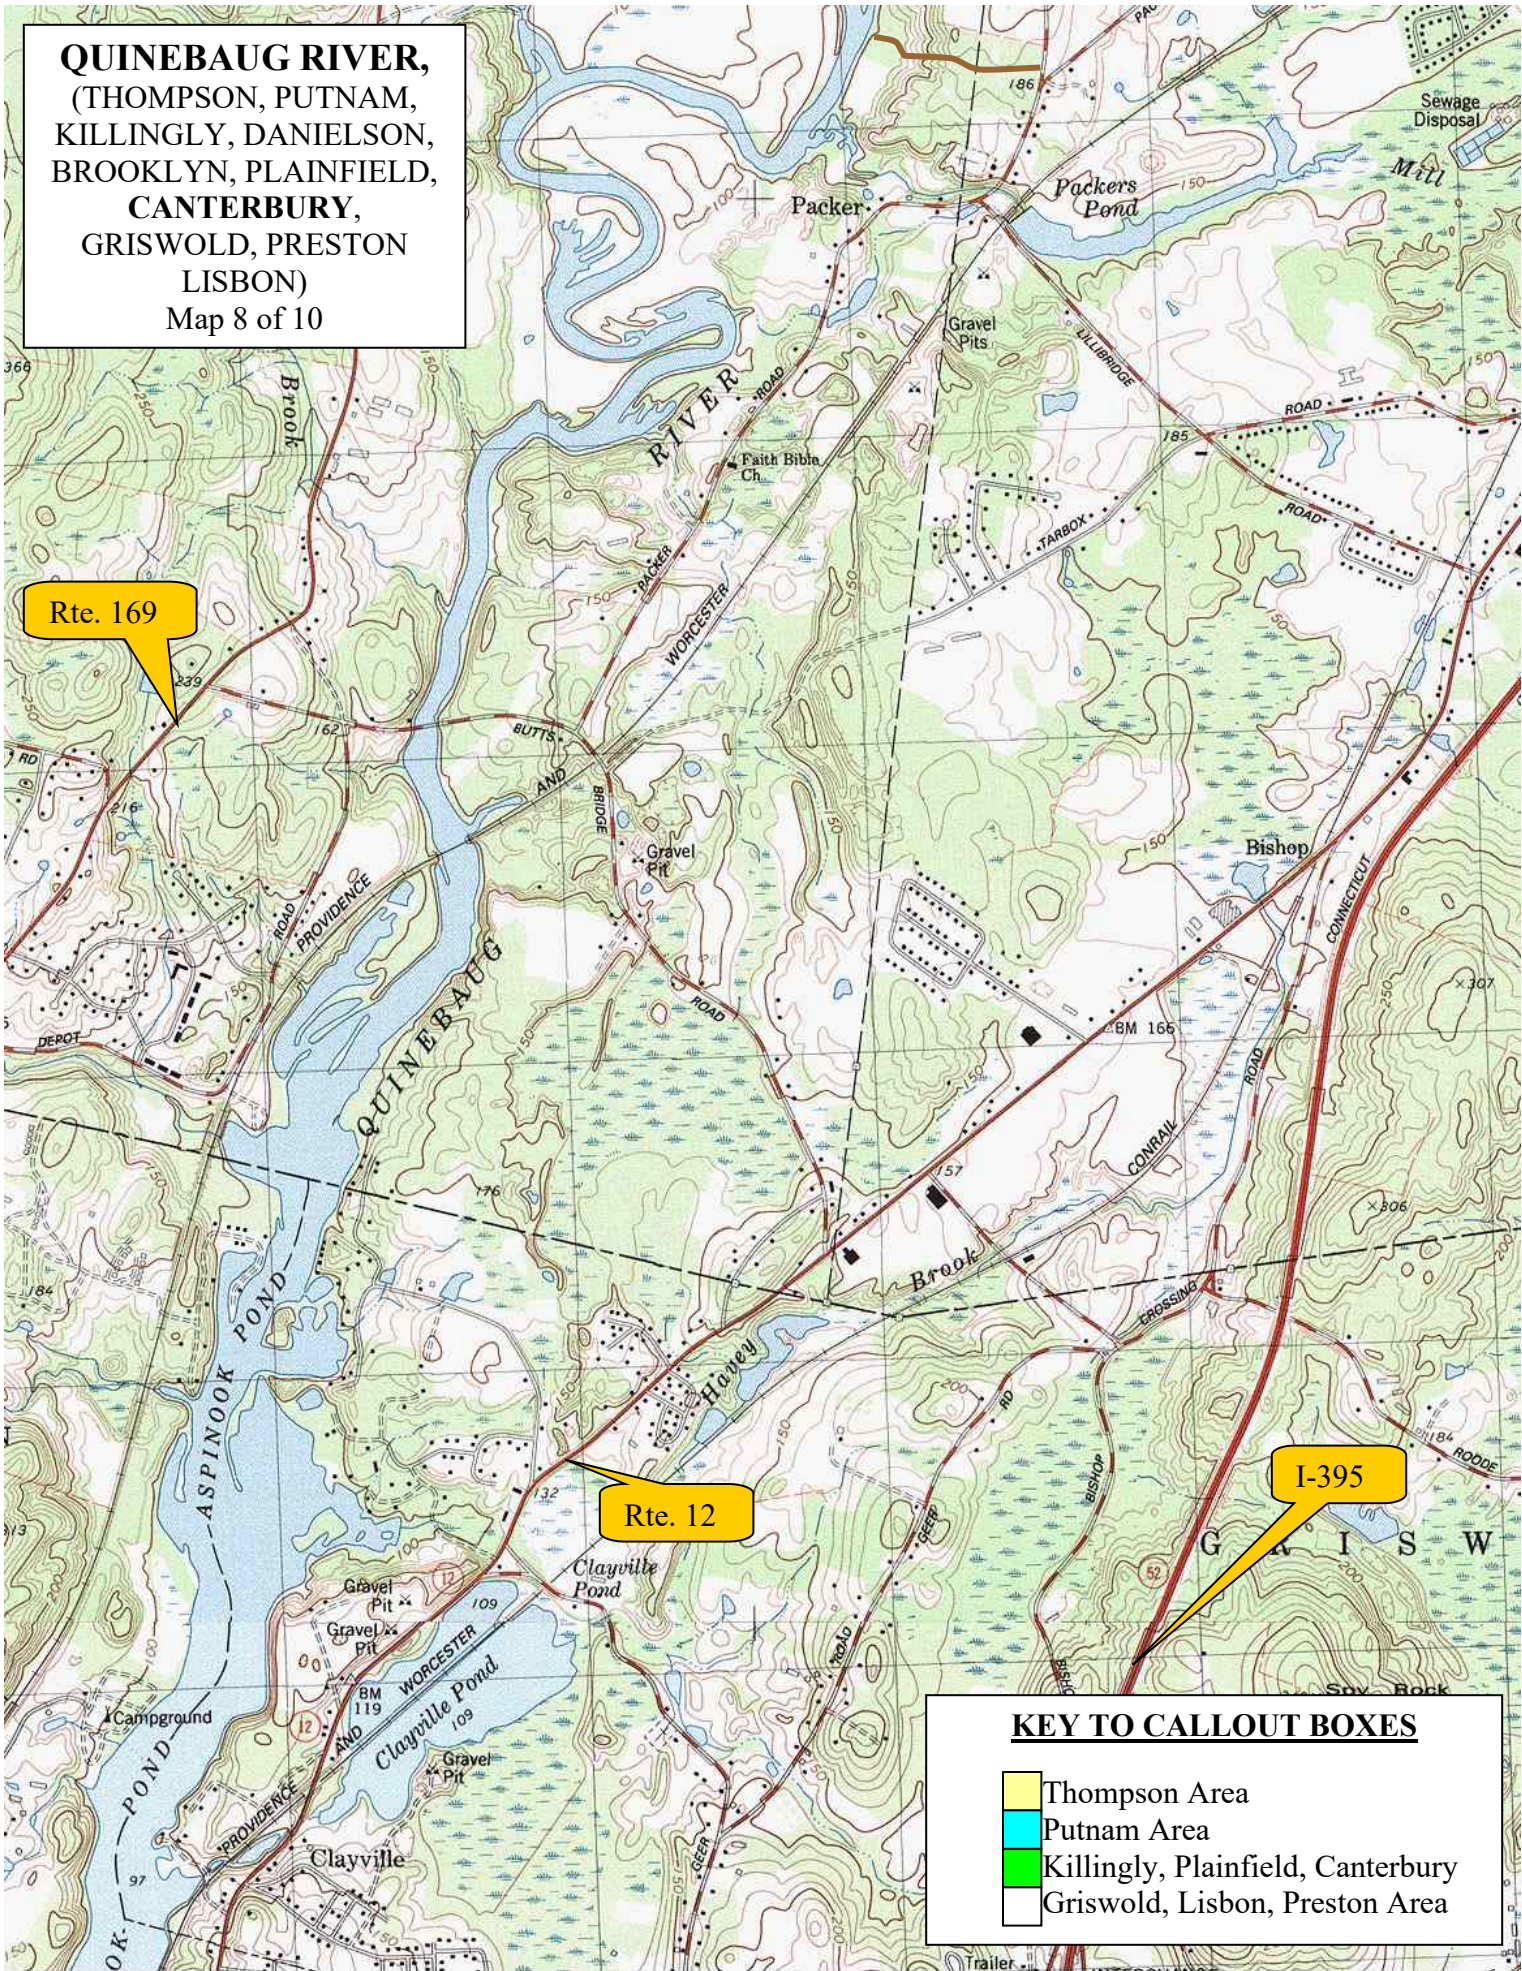

QUINEBAUG RIVER,
 (THOMPSON, PUTNAM,
 KILLINGLY, DANIELSON,
 BROOKLYN, PLAINFIELD,
 CANTERBURY,
 GRISWOLD, PRESTON,
 LISBON)
 Map 3 of 10

Bridge St., Putnam.

Linear Park off Kennedy
 Dr., Putnam.

Rte. 12

QUINEBAUG RIVER,
 (THOMPSON, PUTNAM,
 KILLINGLY, DANIELSON,
 BROOKLYN, PLAINFIELD,
 CANTERBURY,
 GRISWOLD, PRESTON,
 LISBON)
 Map 5 of 10

River's Edge Park. Canoe launch, Killingly.

Rte. 6

S. Main St.

I-395

**QUINEBAUG RIVER,
(THOMPSON, PUTNAM,
KILLINGLY, DANIELSON,
BROOKLYN, PLAINFIELD,
CANTERBURY,
GRISWOLD, PRESTON,
LISBON)
Map 6 of 10**

QUINEBAUG RIVER,
 (THOMPSON, PUTNAM,
 KILLINGLY, DANIELSON,
 BROOKLYN, PLAINFIELD,
CANTERBURY,
 GRISWOLD, PRESTON,
 LISBON)
 Map 7 of 10

QUINEBAUG RIVER,
 (THOMPSON, PUTNAM,
 KILLINGLY, DANIELSON,
 BROOKLYN, PLAINFIELD,
CANTERBURY,
 GRISWOLD, PRESTON
 LISBON)
 Map 8 of 10

Rte. 169

Rte. 12

I-395

KEY TO CALLOUT BOXES

- Thompson Area
- Putnam Area
- Killingly, Plainfield, Canterbury
- Griswold, Lisbon, Preston Area