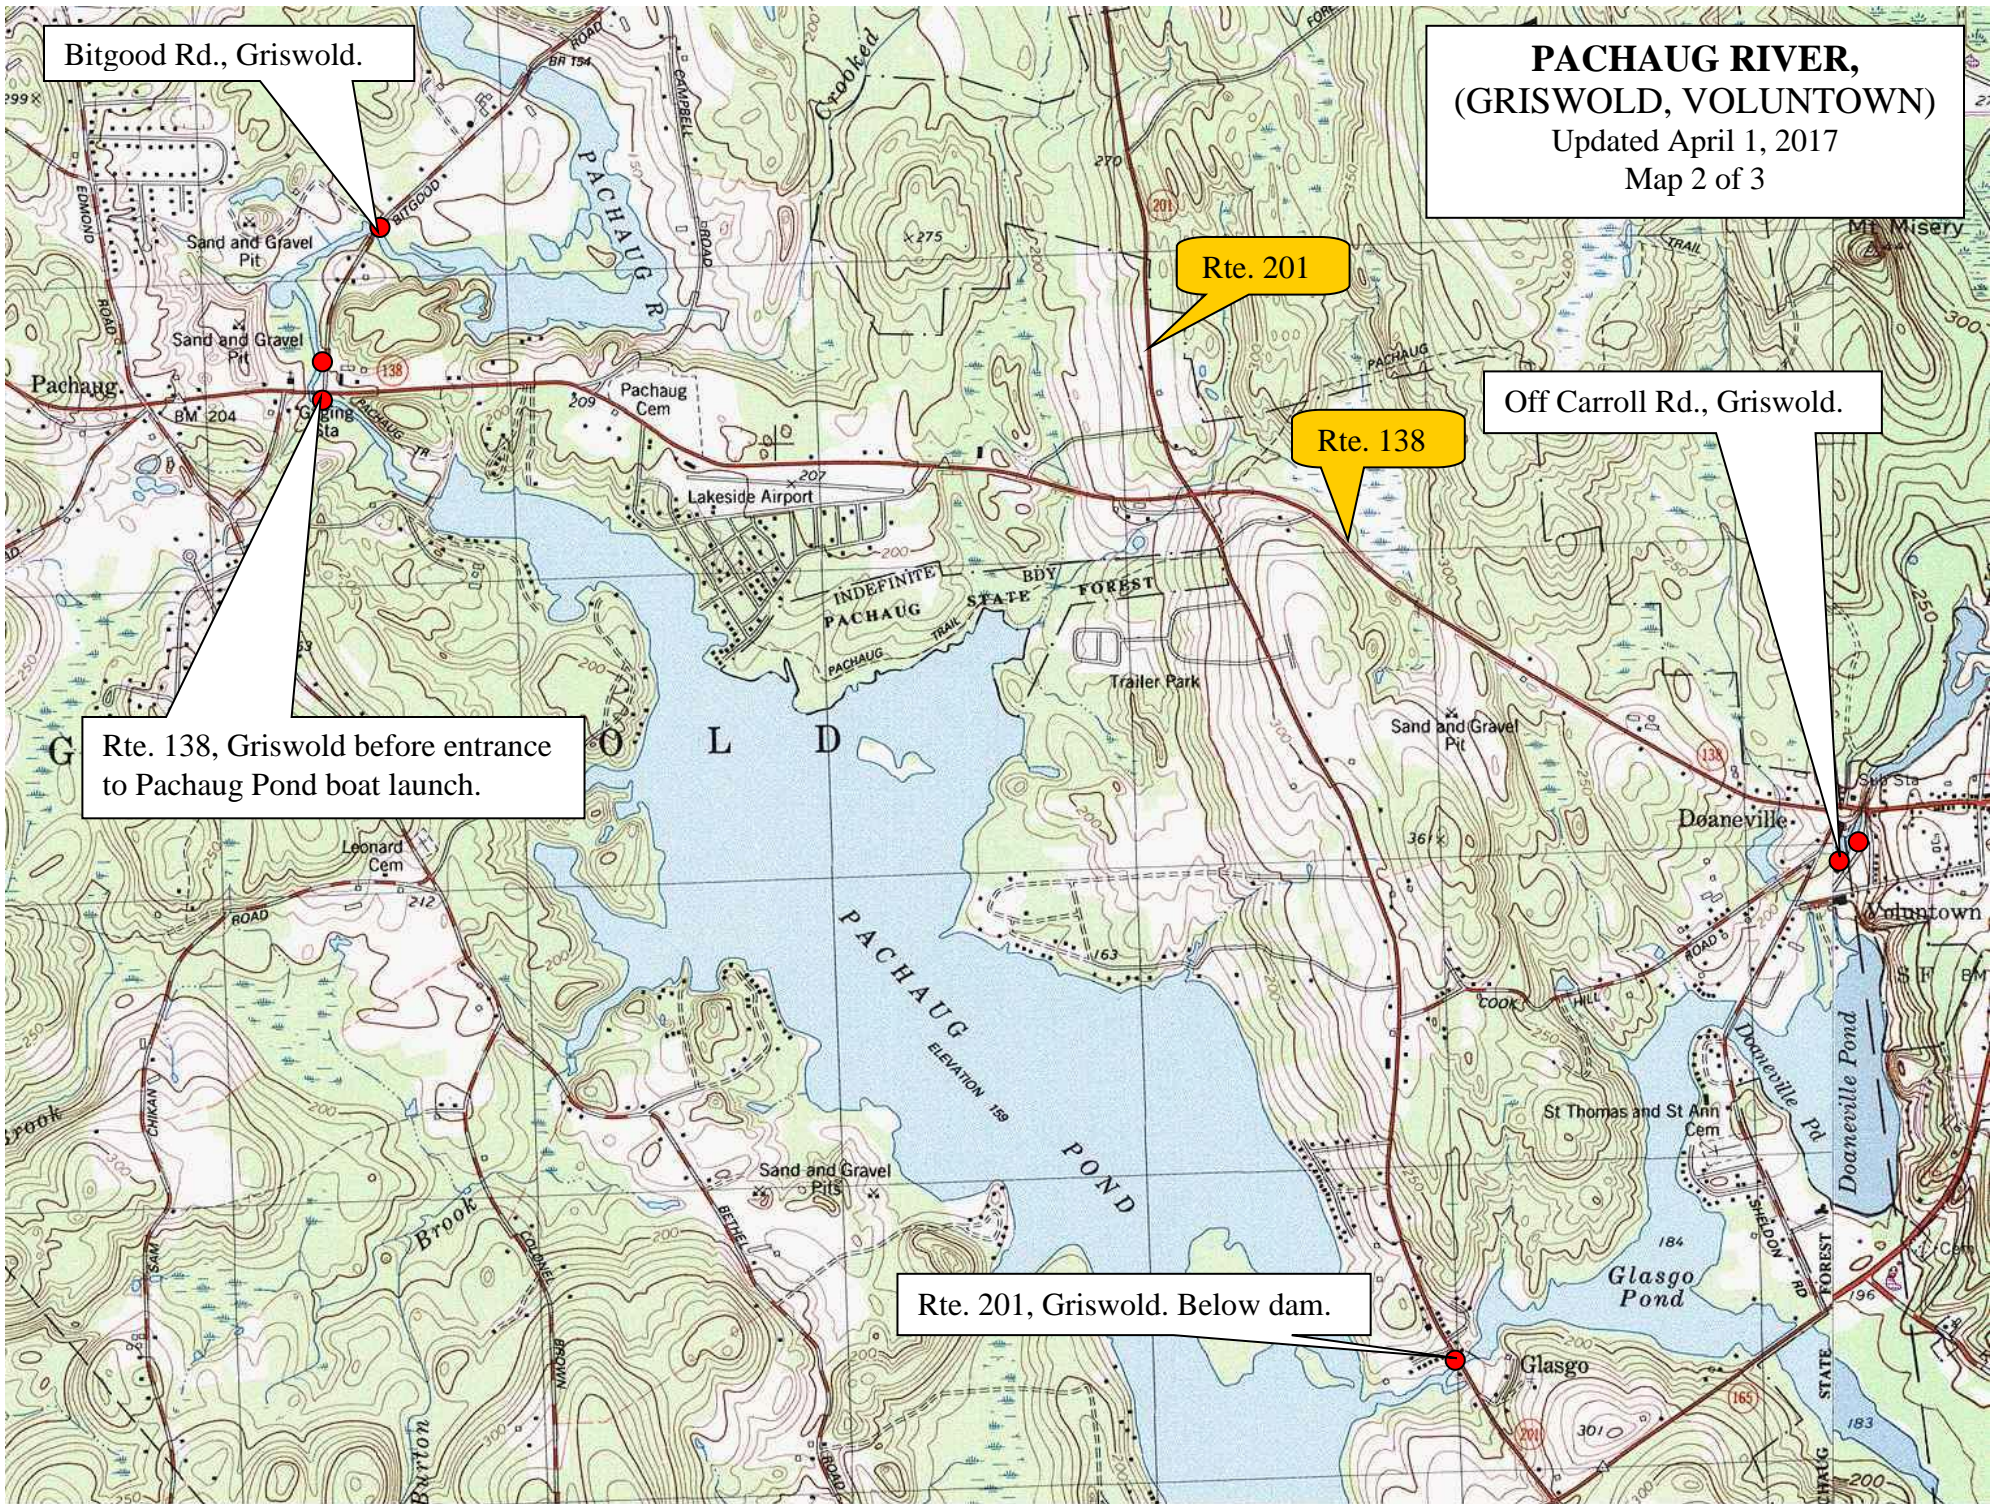

**PACHAUG RIVER,
(GRISWOLD, VOLUNTOWN)**
Updated April 1, 2017
Map 1 of 3

Rte. 12

I-395

Ashland St. town
park, Griswold.

Rte. 201

Hopeville Pond,
Griswold, State
Park.

Pachaug River Dr. (off
Rte. 201), Griswold.

Burleson La, Griswold

Bitgood Rd., Griswold.

**PACHAUG RIVER,
(GRISWOLD, VOLUNTOWN)**
Updated April 1, 2017
Map 2 of 3

Rte. 201

Off Carroll Rd., Griswold.

Rte. 138

Rte. 138, Griswold before entrance
to Pachaug Pond boat launch.

Rte. 201, Griswold. Below dam.

**PACHAUG RIVER,
(GRISWOLD, VOLUNTOWN)**

Updated April 1, 2017
Map 3 of 3

Beachdale Pond Dam, Voluntown, off Beachdale Rd.

Boat launch off Rte. 49, Voluntown. Beach Dale Pond.

Rte. 165

Rte. 49

Rte. 138