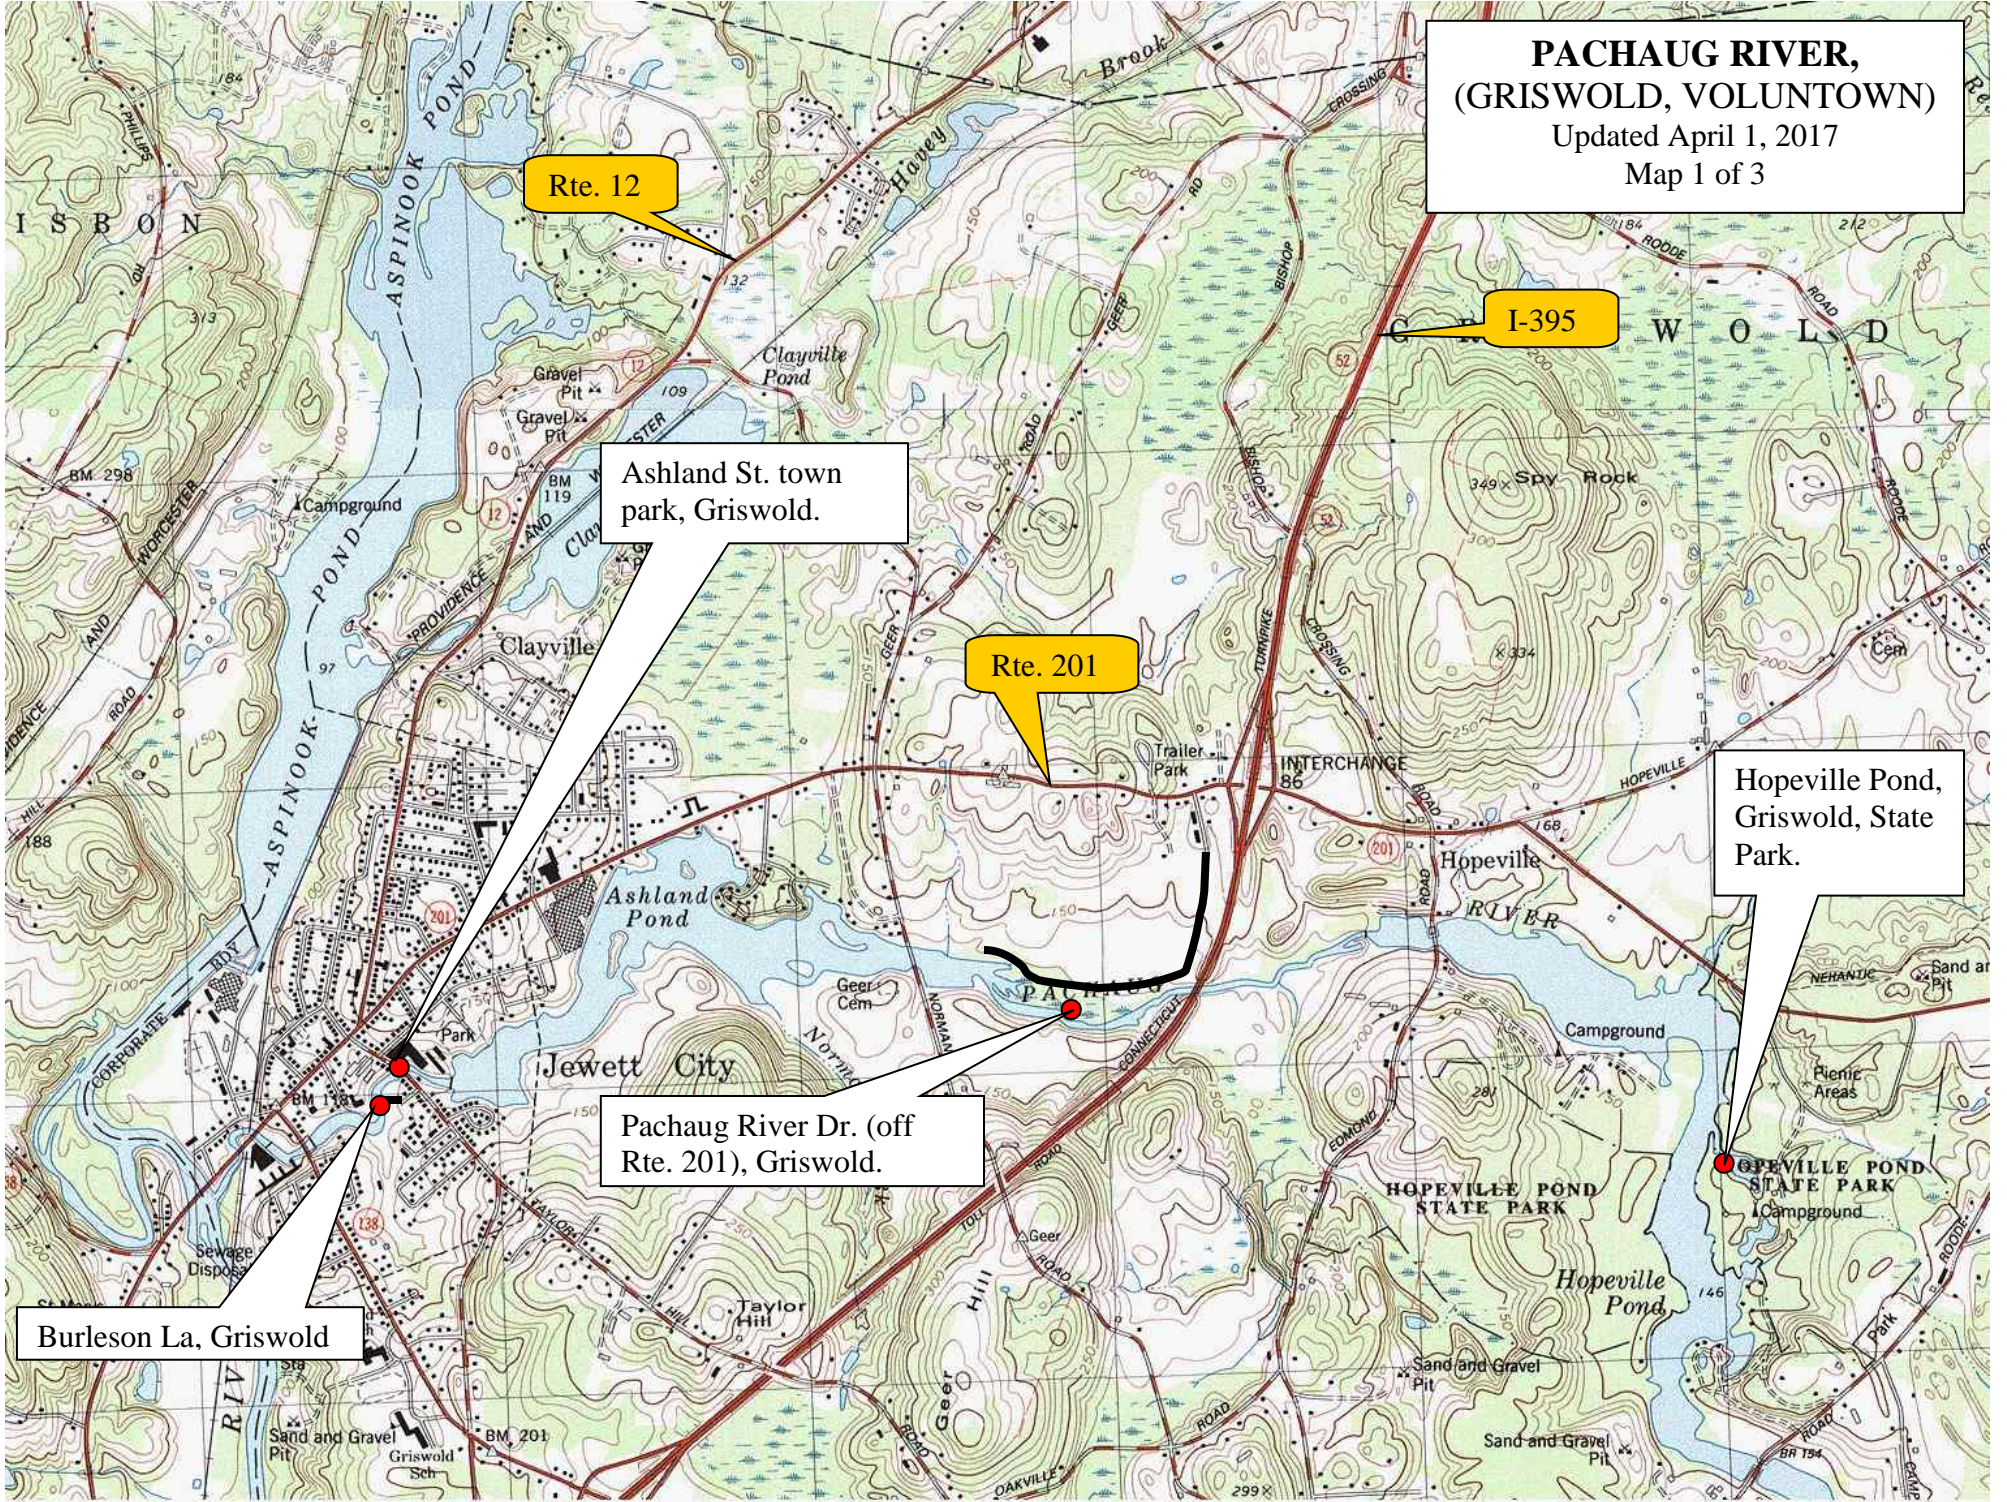

**PACHAUG RIVER,
(GRISWOLD, VOLUNTOWN)**
Updated April 1, 2017
Map 1 of 3

Rte. 12

I-395

Ashland St. town
park, Griswold.

Rte. 201

Hopeville Pond,
Griswold, State
Park.

Pachaug River Dr. (off
Rte. 201), Griswold.

Burleson La, Griswold

Bitgood Rd., Griswold.

**PACHAUG RIVER,
(GRISWOLD, VOLUNTOWN)**
Updated April 1, 2017
Map 2 of 3

Rte. 201

Off Carroll Rd., Griswold.

Rte. 138

Rte. 138, Griswold before entrance
to Pachaug Pond boat launch.

Rte. 201, Griswold. Below dam.

**PACHAUG RIVER,
(GRISWOLD, VOLUNTOWN)**

Updated April 1, 2017
Map 3 of 3

Beachdale Pond Dam, Voluntown, off Beachdale Rd.

Boat launch off Rte. 49, Voluntown. Beach Dale Pond.

Rte. 165

Rte. 49

Rte. 138