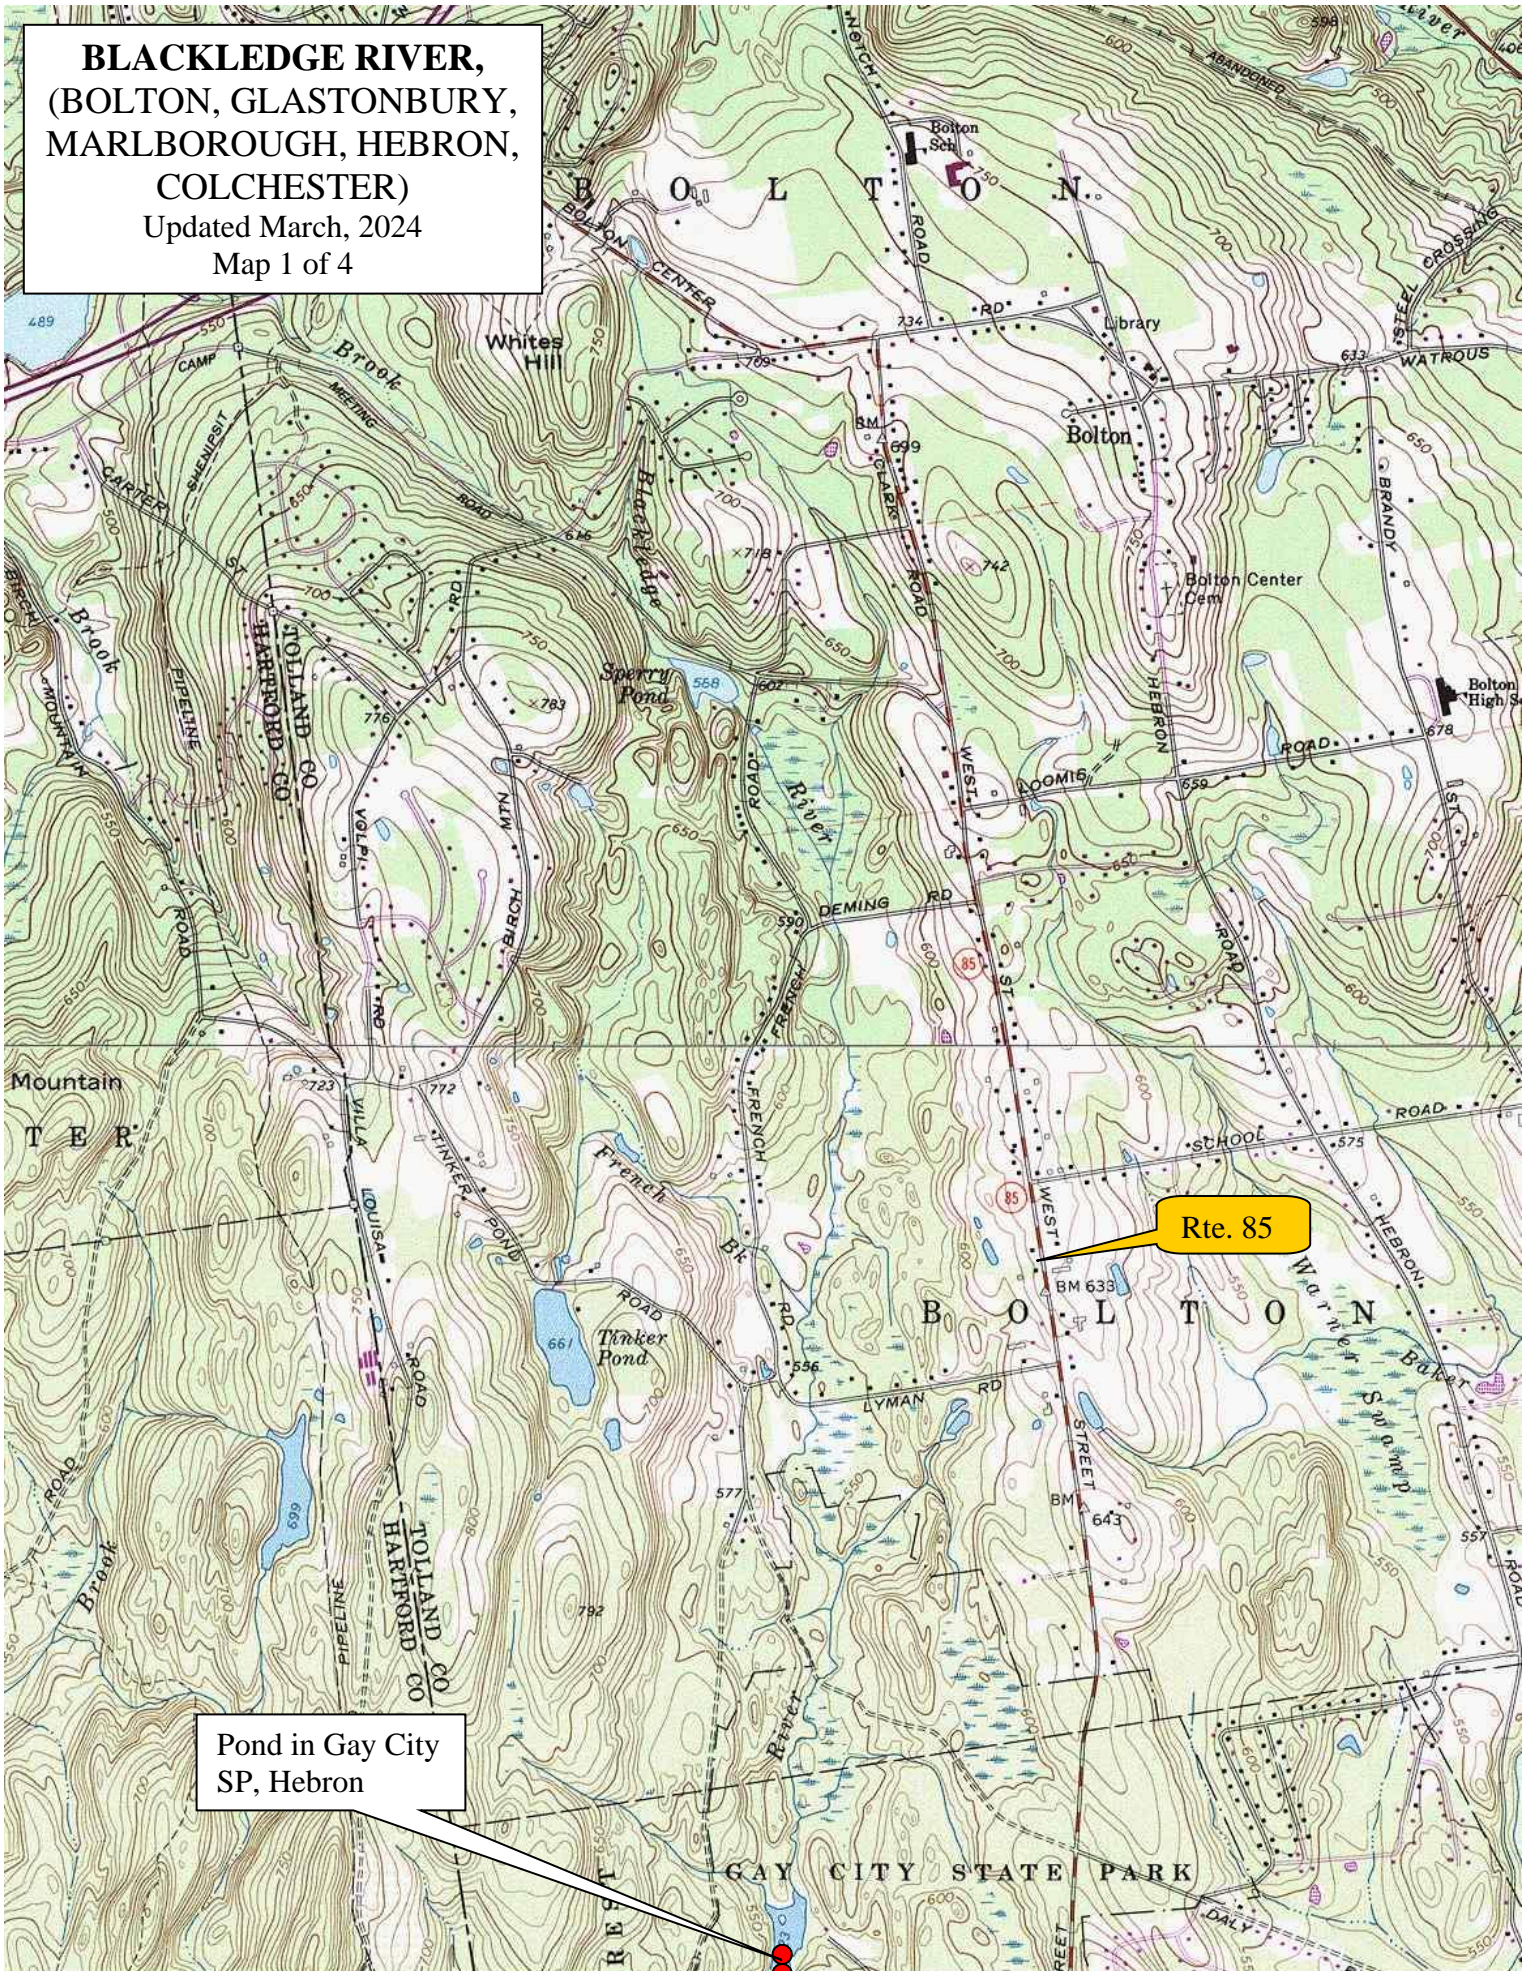

**BLACKLEDGE RIVER,  
(BOLTON, GLASTONBURY,  
MARLBOROUGH, HEBRON,  
COLCHESTER)**

Updated March, 2024

Map 1 of 4

Rte. 85

Pond in Gay City  
SP, Hebron

**BLACKLEDGE RIVER,  
(BOLTON, GLASTONBURY,  
MARLBOROUGH, HEBRON,  
COLCHESTER)**

Updated March, 2024  
Map 2 of 4

Gay City Rd. bridge, Hebron.

Below Blackledge Falls, off Rte. 94,

Jones Hollow Rd. bridge,  
Marlborough

West Rd. bridge,  
Marlborough

**BLACKLEDGE RIVER,  
(BOLTON, GLASTONBURY,  
MARLBOROUGH, HEBRON,  
COLCHESTER)**

Updated March, 2024  
Map 3 of 4

North Parker Rd. parking lot,  
Marlborough.

Cider Mill Lane. Marlborough

Rte. 66

Rte. 2

South Main  
St. bridge,  
Marlborough

**BLACKLEDGE RIVER,  
(BOLTON, GLASTONBURY,  
MARLBOROUGH, HEBRON,  
COLCHESTER)**

Updated March, 2024  
Map 4 of 4

South Main St.  
Veterans Area  
Marlborough

Rte. 2

**This area no longer Stocked! Access to  
these stocking locations has been terminated  
because of safety concerns.**