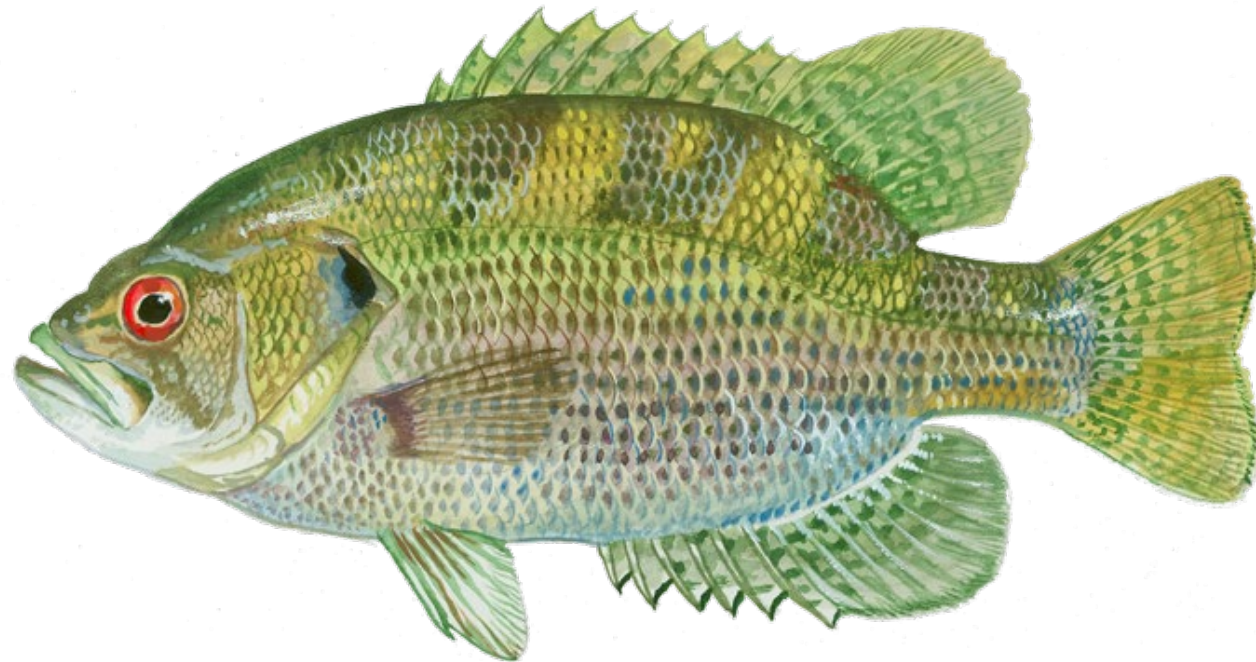

# Trophy Fish Award

## Rock Bass

Length/Weight:

Waterbody:

Connecticut's Inland Fisheries Division Congratulates

A decorative graphic element in the bottom-left corner, consisting of a large right-angled triangle divided into three colored sections: yellow, purple, and green.