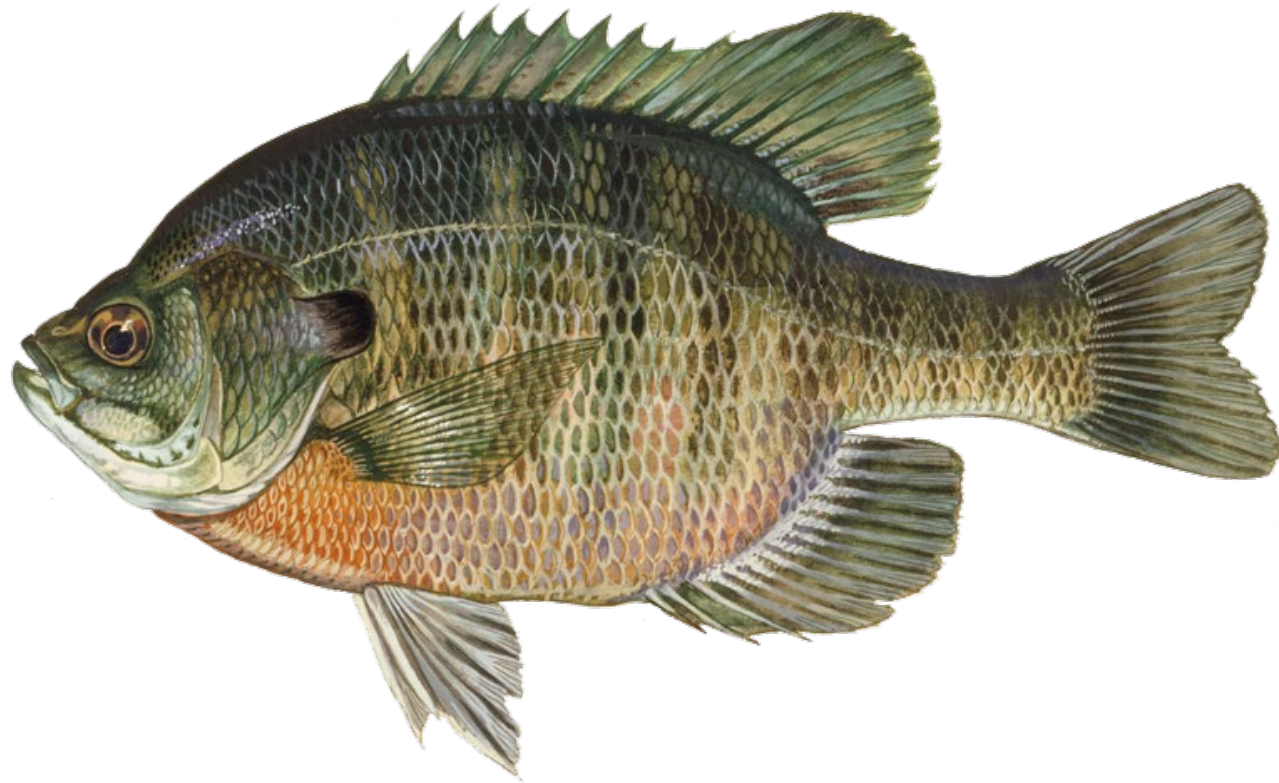

Trophy Fish Award

Bluegill

Length/Weight:

Waterbody:

Connecticut's Inland Fisheries Division Congratulates

A decorative graphic element in the bottom-left corner, consisting of a large right-angled triangle divided into three colored sections: yellow at the top, dark purple on the left, and green at the bottom.