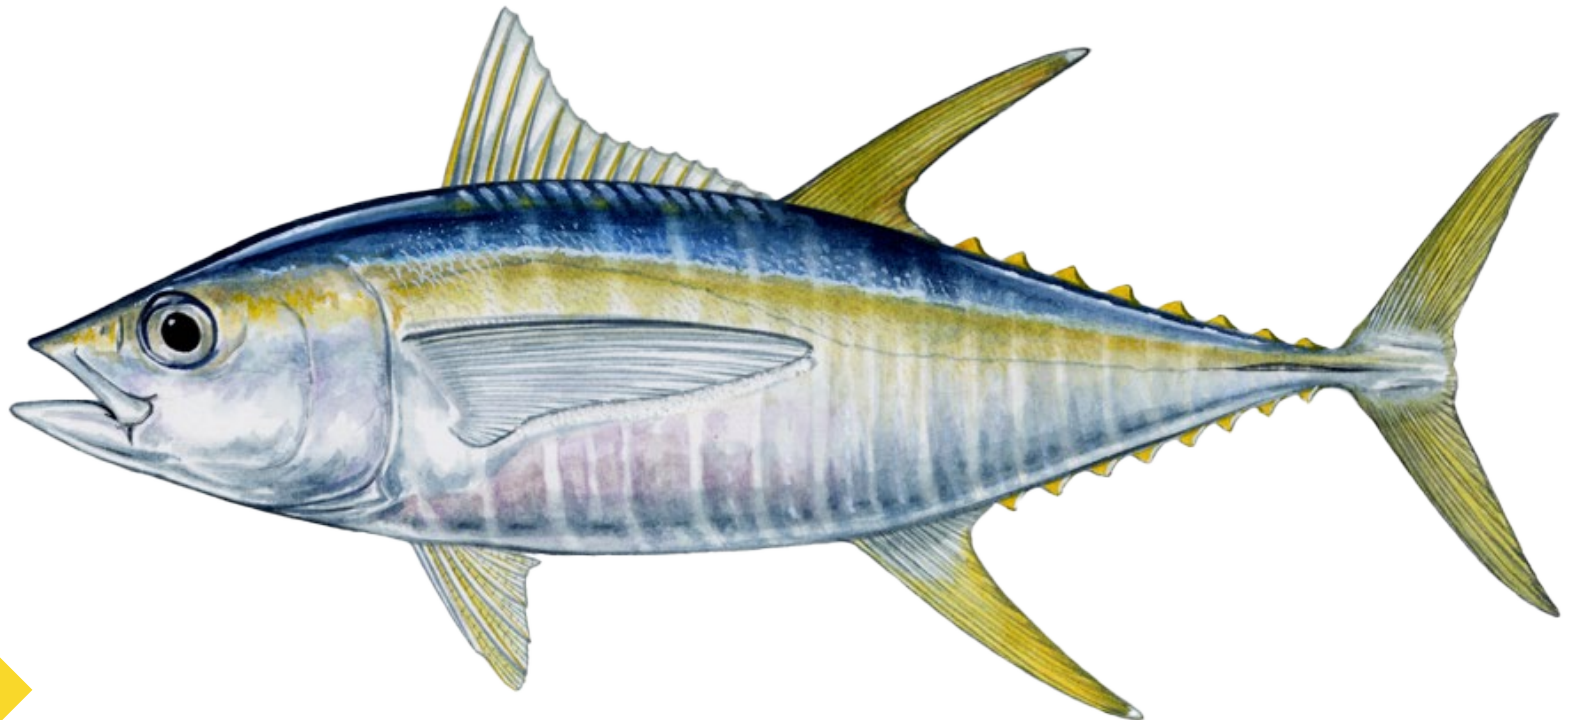

# Trophy Fish Award

## Yellowfin Tuna

Length/Weight:

Waterbody:

CT DEEP Marine Fisheries Congratulates

A decorative graphic in the bottom-left corner consisting of a triangle divided into three colored sections: yellow at the top, dark purple in the middle, and green at the bottom.