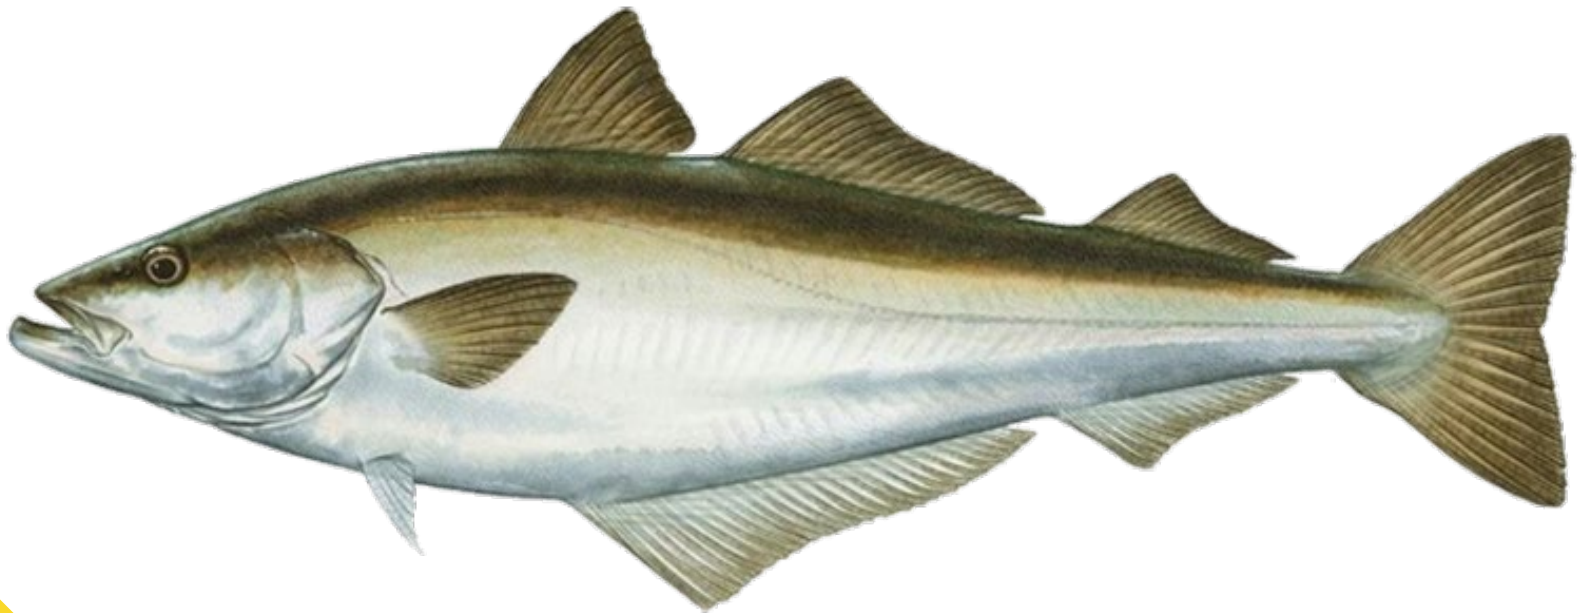

Trophy Fish Award

Pollock

Length/Weight:

Waterbody:

CT DEEP Marine Fisheries Congratulates

A decorative graphic in the bottom-left corner consisting of a right-angled triangle divided into three colored sections: yellow at the top, dark purple in the middle, and green at the bottom.