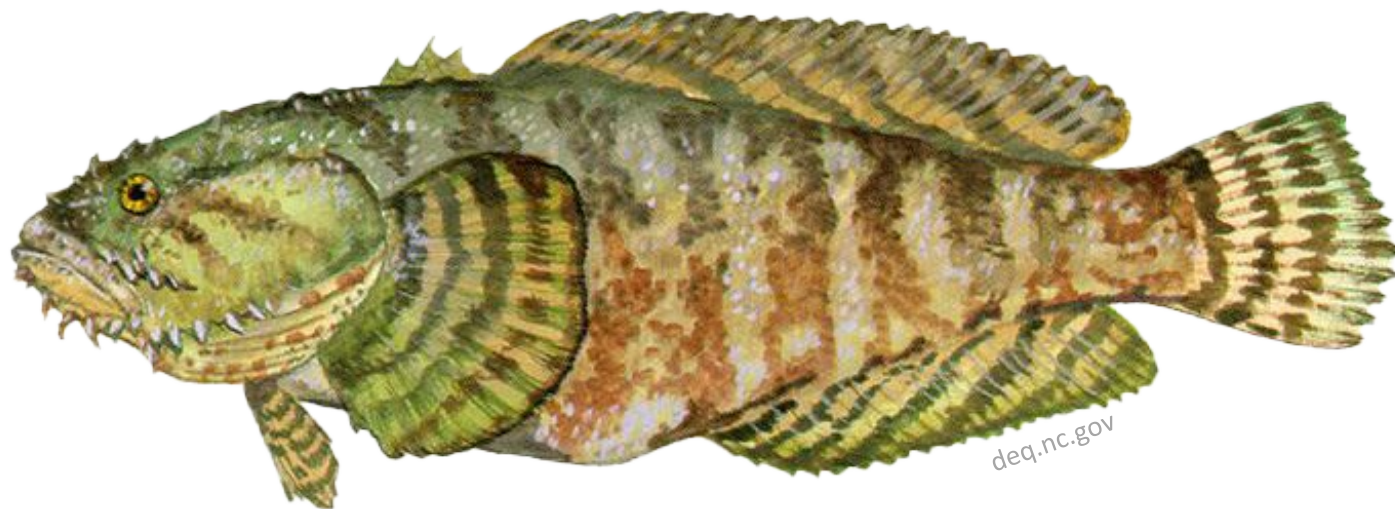

Trophy Fish Award

Oyster Toadfish

Length/Weight:

Waterbody:

CT DEEP Marine Fisheries Congratulates

A decorative graphic element in the bottom-left corner, consisting of a right-angled triangle divided into three colored sections: yellow at the top, dark purple on the left, and green at the bottom.