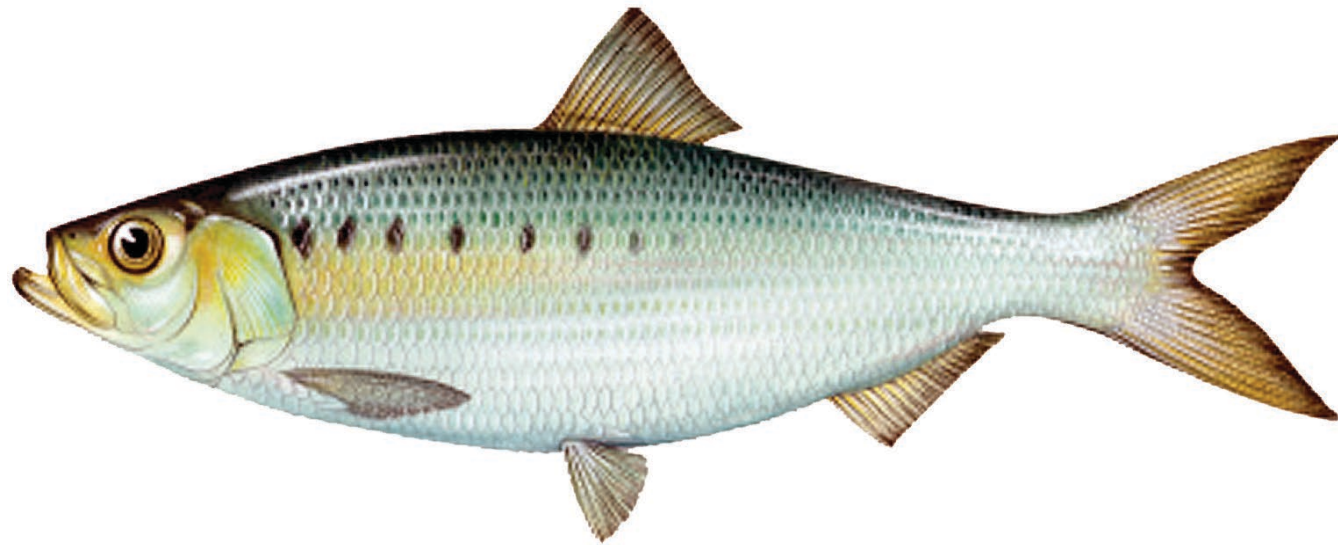

Trophy Fish Award

Hickory Shad

Length/Weight:

Waterbody:

CT DEEP Marine Fisheries Congratulates

A decorative graphic element in the bottom-left corner, consisting of a right-angled triangle divided into three colored sections: yellow at the top, dark purple in the middle, and green at the bottom.