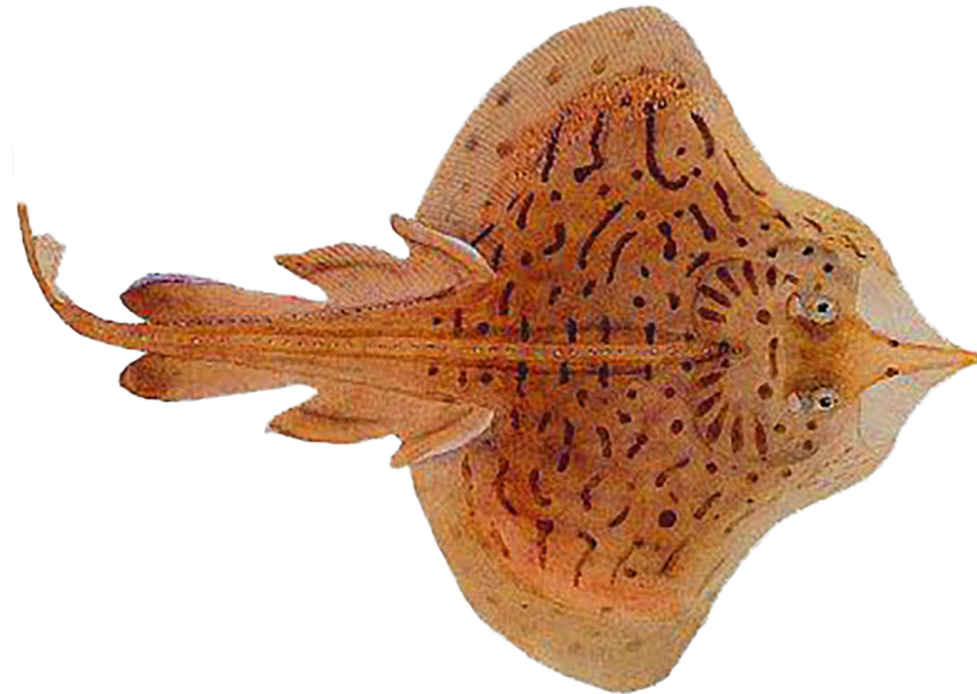

Trophy Fish Award

Clearnose Skate

Length/Weight:

Waterbody:

CT DEEP Marine Fisheries Congratulates

A large, stylized triangle in the bottom-left corner of the page, divided into three colored sections: yellow at the top, dark purple in the middle, and green at the bottom.