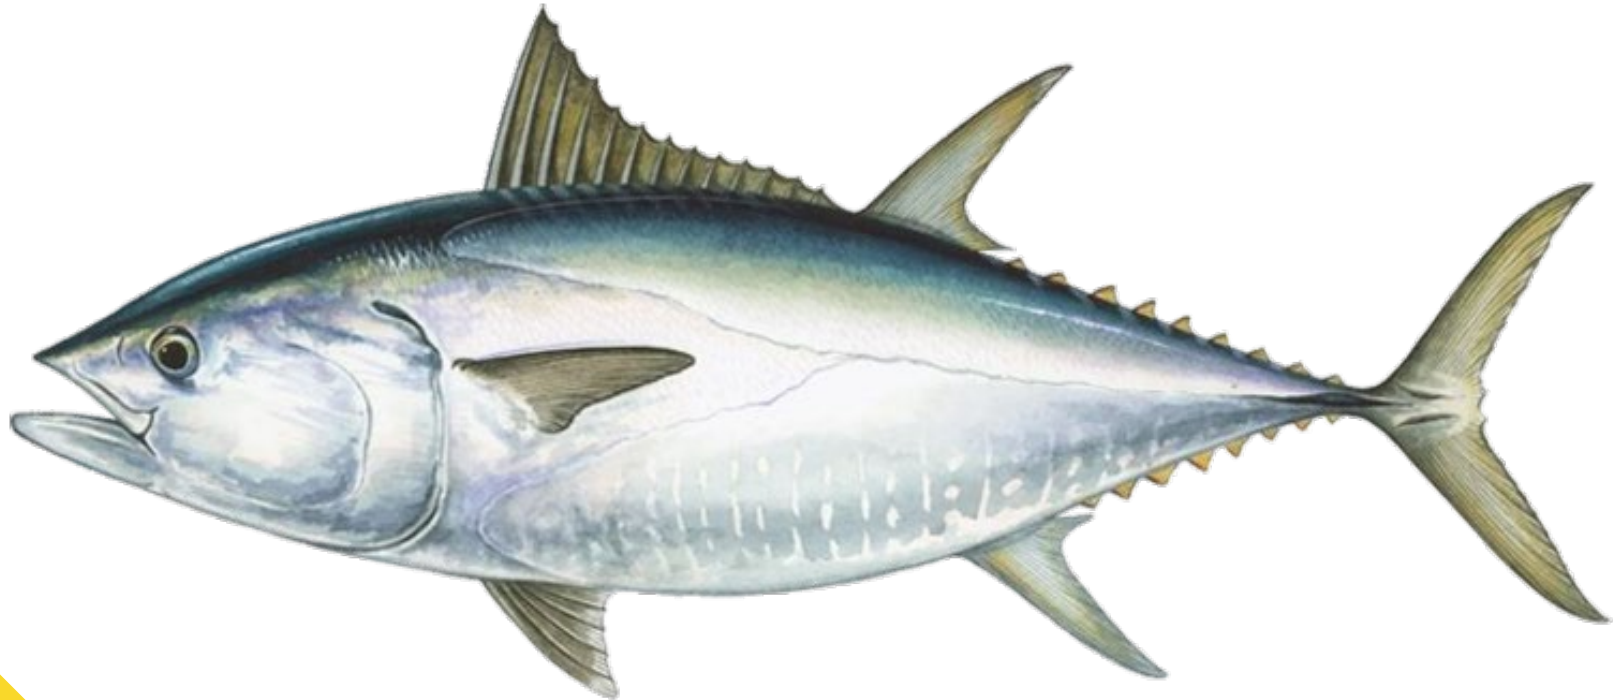

Trophy Fish Award

Bluefin Tuna

Length/Weight:

Waterbody:

CT DEEP Marine Fisheries Congratulates

A decorative graphic element in the bottom-left corner, consisting of a right-angled triangle divided into three colored sections: yellow at the top, dark purple in the middle, and green at the bottom.