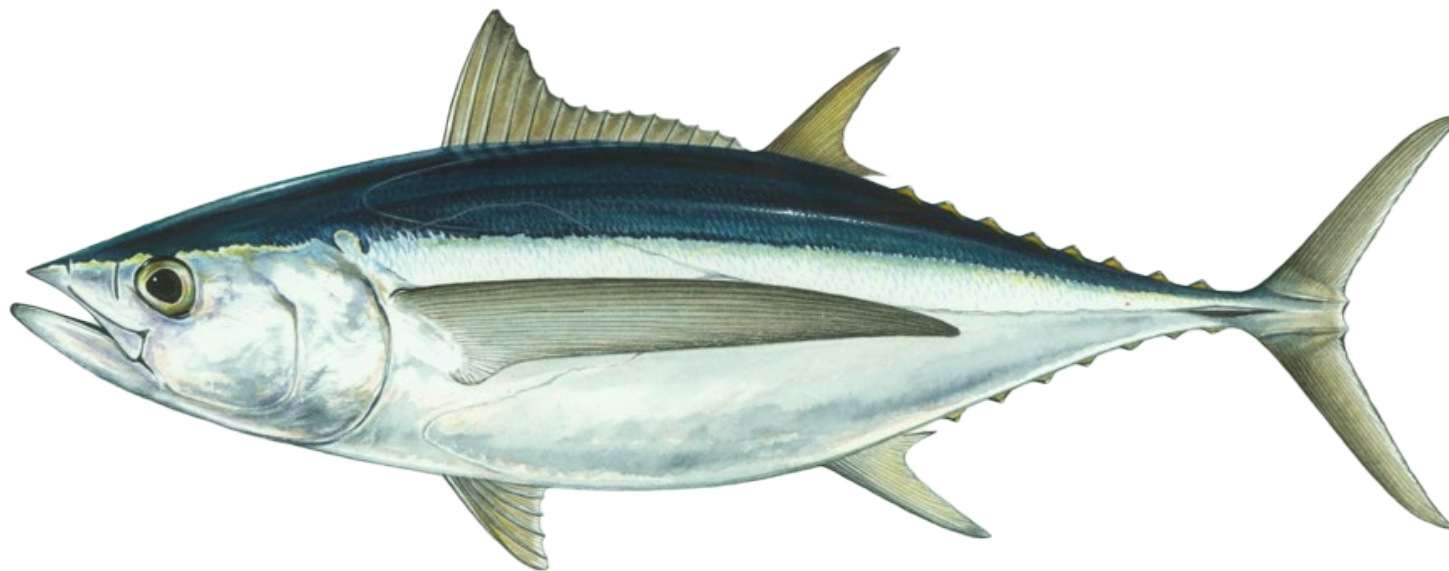

# Trophy Fish Award

## Albacore

Length/Weight:

Waterbody:

CT DEEP Marine Fisheries Congratulates

A decorative graphic element in the bottom-left corner, consisting of a large right-angled triangle divided into three colored sections: yellow at the top, purple on the left, and green at the bottom.