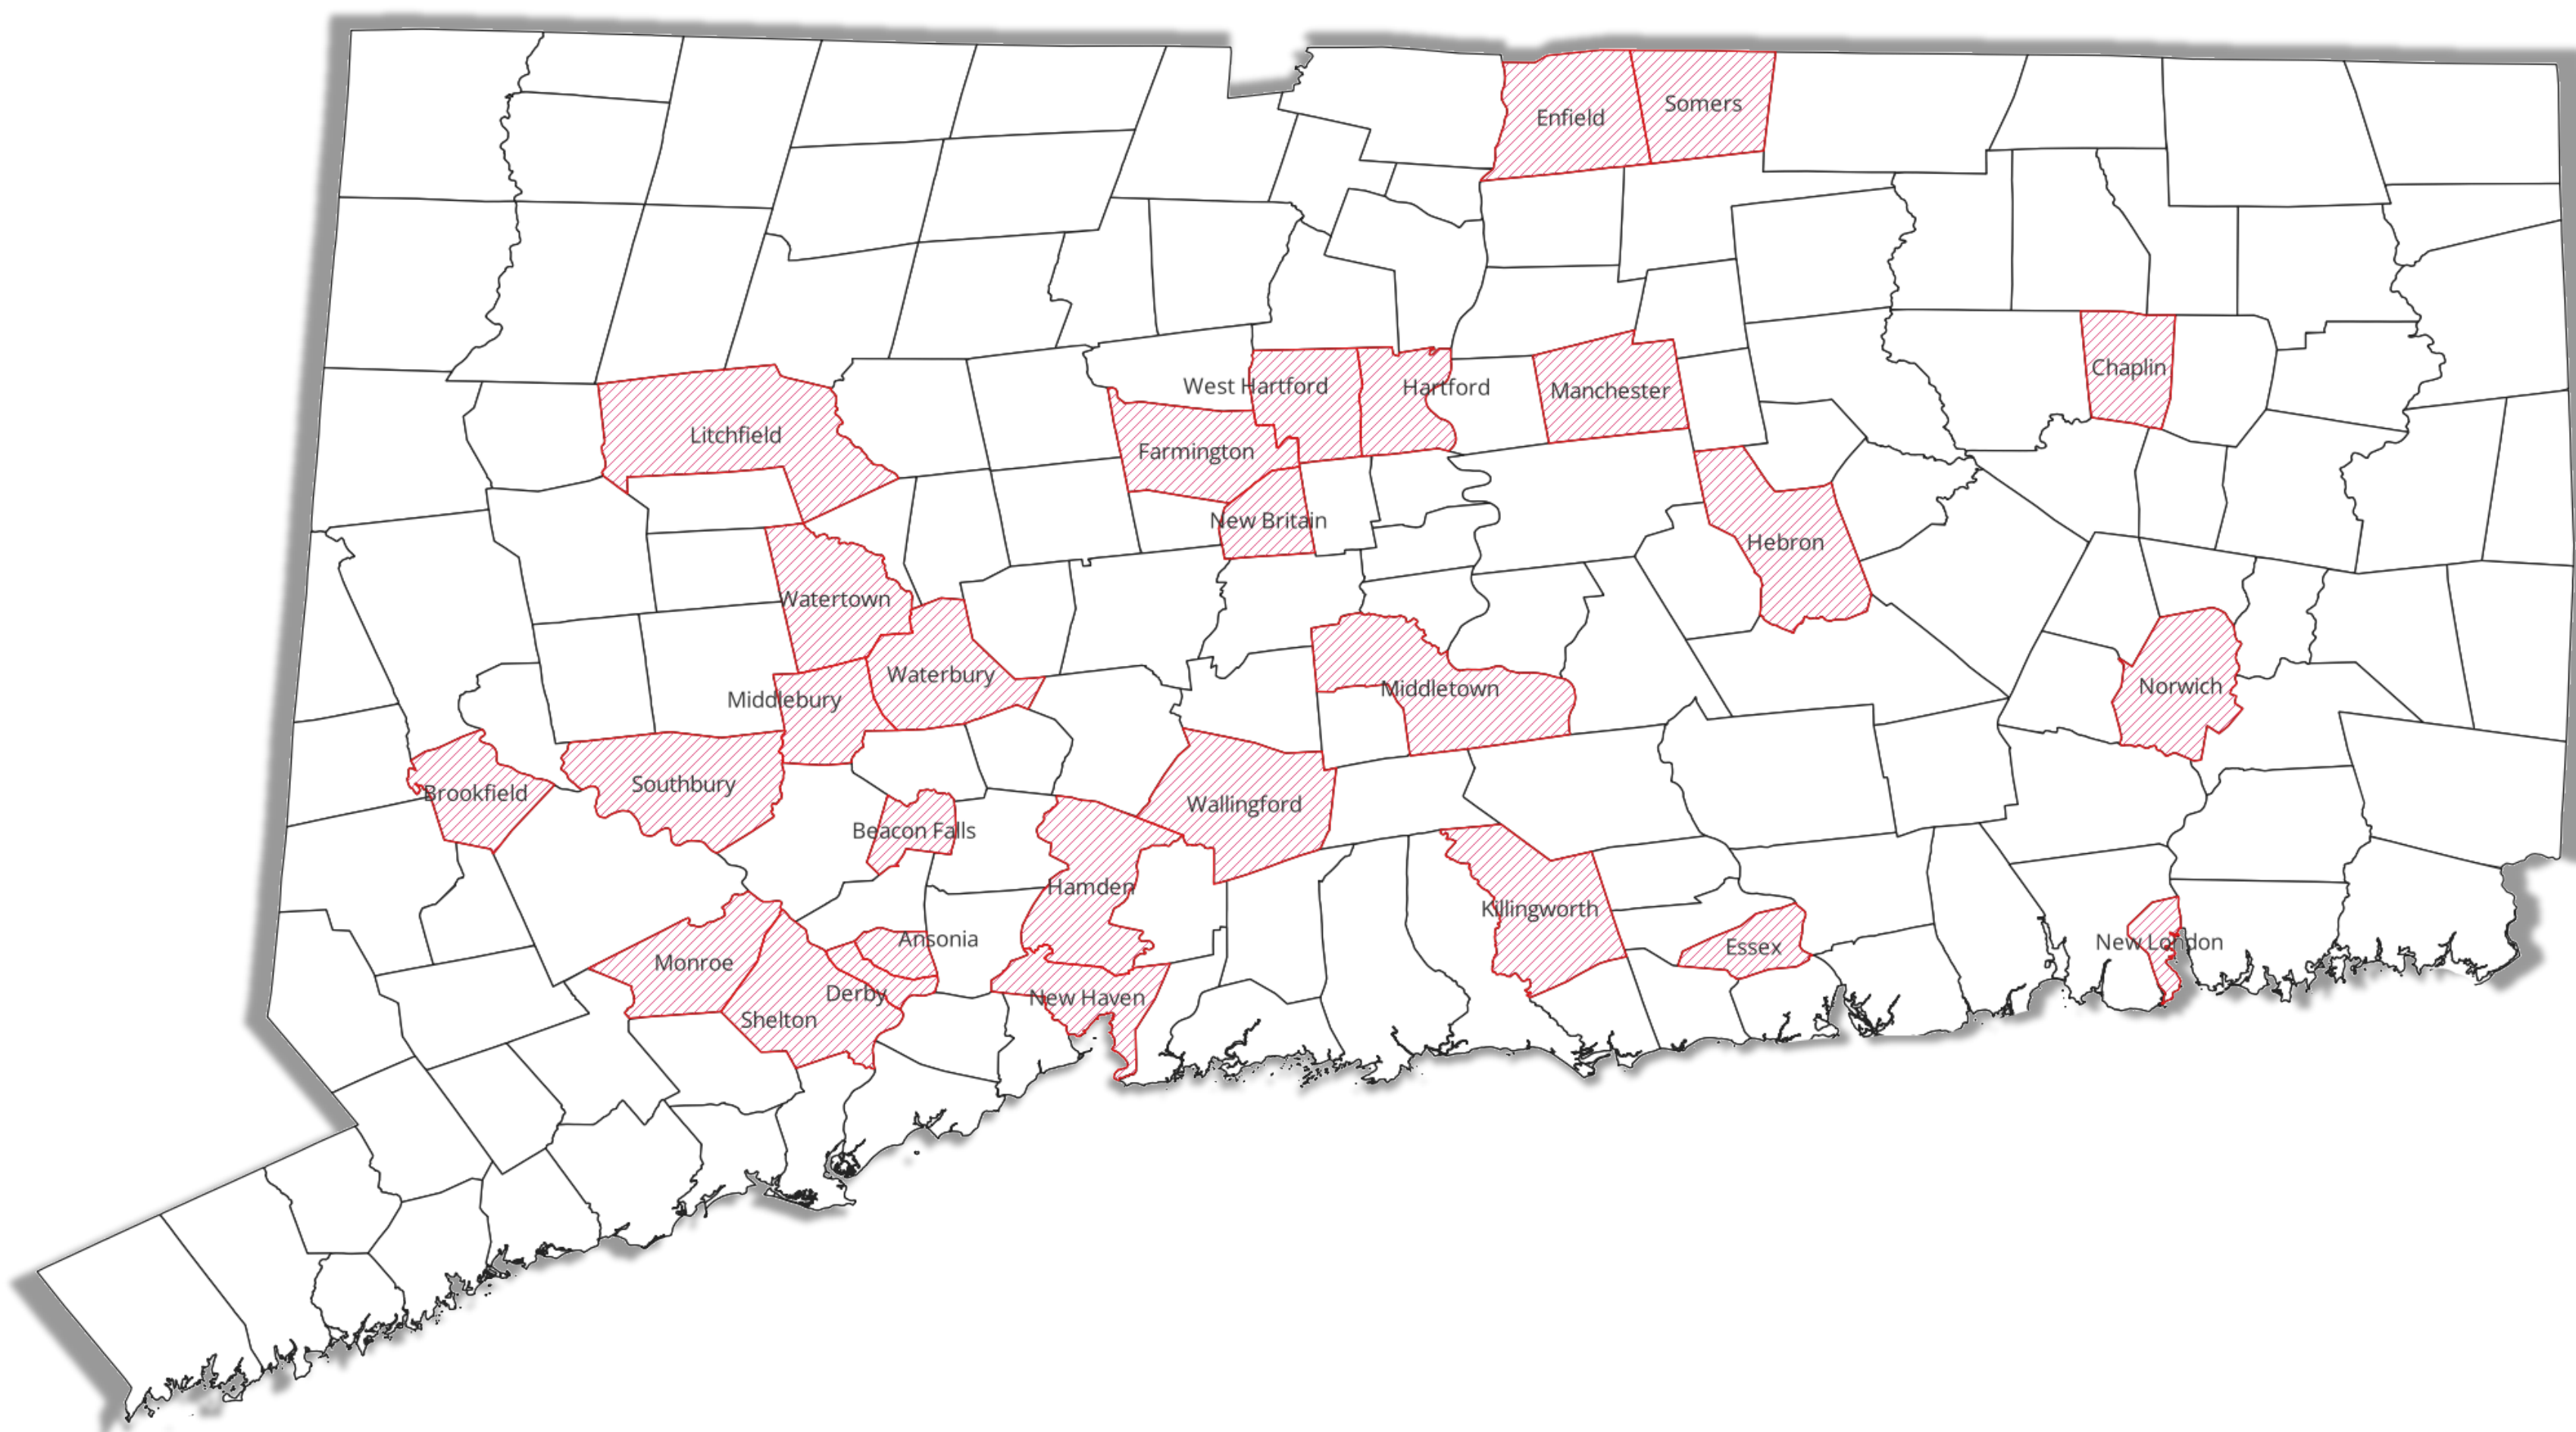

Fish with CARE

2024 Event Locations

Town	Location	Town	Location	Town	Location
Ansonia	Colony Park Pond	Hartford	Keney Park Pond	New London	Fort Trumbull State Park
Beacon Falls	Toby's Pond	Hebron	Gay City State Park	Norwich	Mohegan Park Pond
Brookfield	Brookfield Town Beach	Killingworth	CARE Center	Shelton	Indian Welles State Park
Chaplin	Darling Pond	Litchfield	White Memorial	Somers	Hurds Lake
Derby	O'Sullivan Island Fishing Pier	Manchester	Center Springs Pond	Southbury	Southford Falls State Park
Derby	Pickett's Pond	Middlebury	Lake Elise	Wallingford	Wharton Brook State Park
Enfield	Freshwater Pond	Middletown	Butternut Park Pond	Waterbury	Fulton Park Pond
Essex	Sunset Pond	Monroe	Great Hollow Lake	Watertown	Black Rock State Park
Farmington	Winding Trails	New Britain	Stanley Quarter Pond	West Hartford	Beachland Park Pond
Hamden	Lake Wintergreen	New Haven	Fort Nathan Hale	West Hartford	McGovern Pond