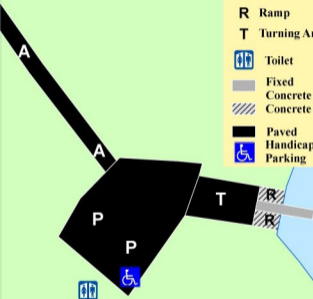

Moodus Reservoir, Upper East Haddam

Legend

- A** Access Road
- P** Parking Area
- R** Ramp
- T** Turning Area

Toilet

Fixed

Concrete Dock

Concrete Slab

Paved

Handicapped
Parking

Not to scale