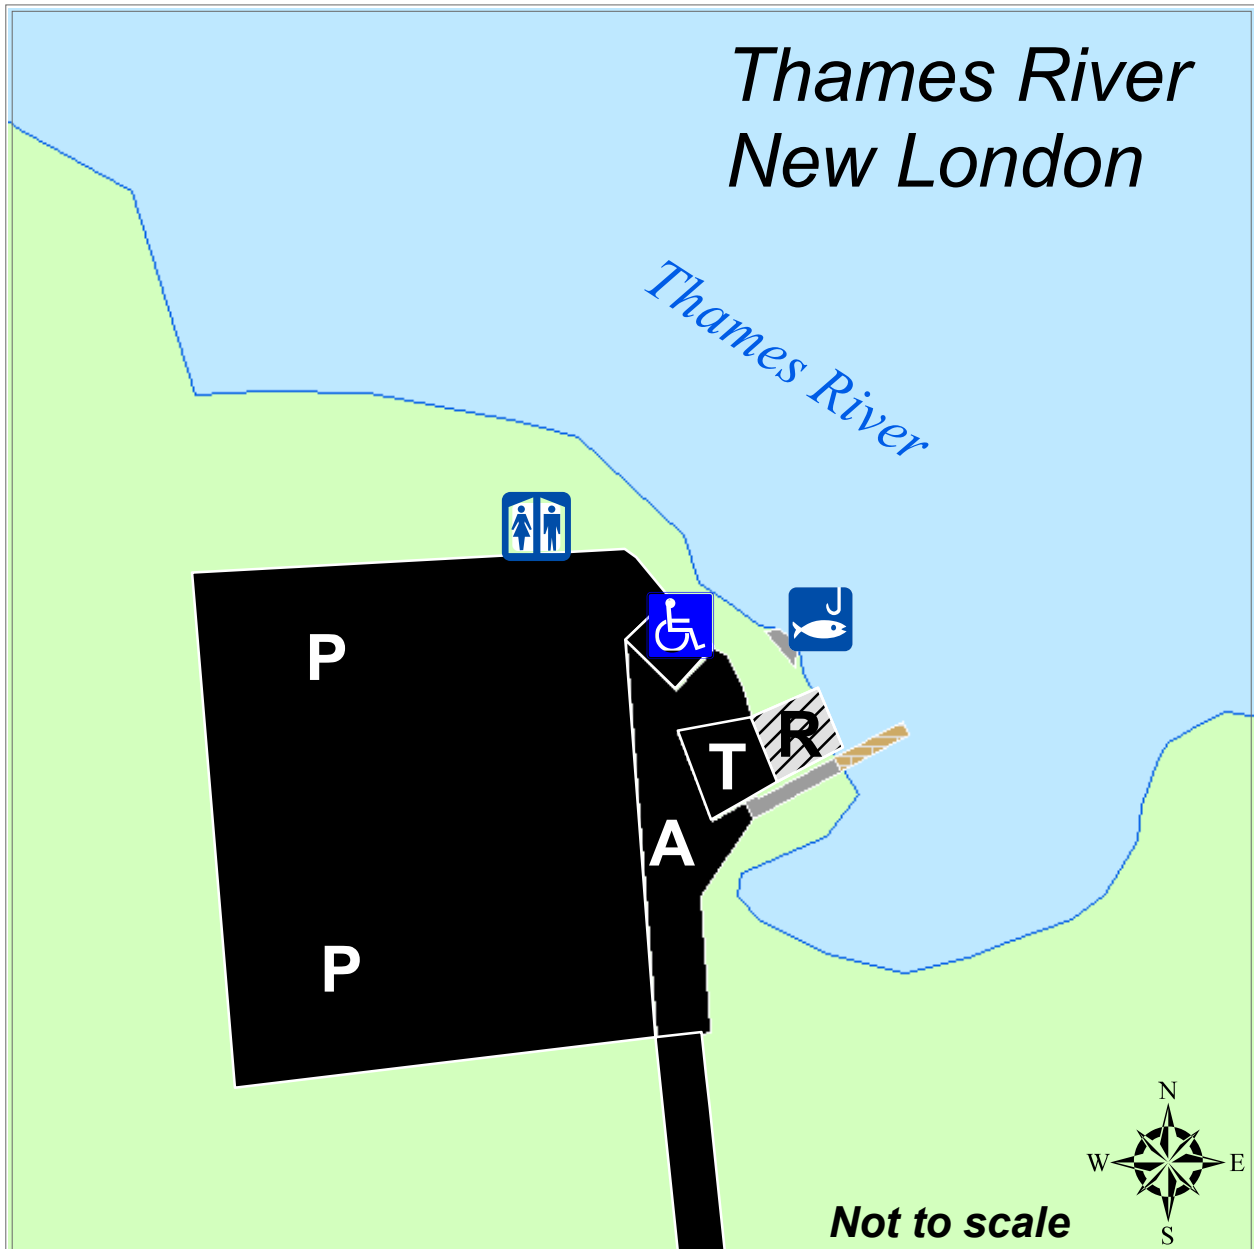

Thames River New London

Legend

A	Access Road		Handicapped Fishing
P	Parking Area		Handicapped Parking
R	Ramp		Concrete Slab
T	Turning Area		Floating Wood Dock
	Handicapped Toilet		Concrete Bulkhead
			Paved