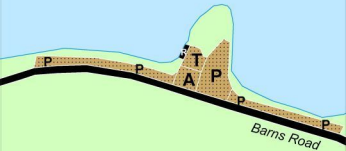

North Farms Reservoir Wallingford

Legend

- | | | |
|-----------------------|---|--------|
| A Access Road |  | Gravel |
| P Parking Area |  | Paved |
| R Ramp | | |
| T Turning Area | | |

Not to scale