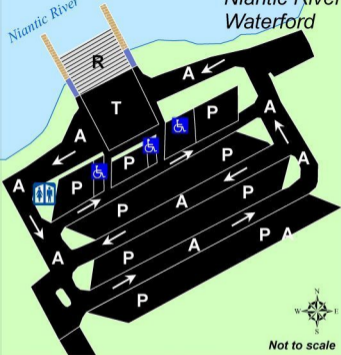

Niantic River

Niantic River
Waterford

Not to scale

Legend

- A** Access Road
- R** Ramp
- P** Parking Area
- T** Turning Area
- Paved

-  Handicapped Parking
-  Handicapped Toilet
-  Concrete Slab
-  Metal Gangway
-  Floating Wood Dock