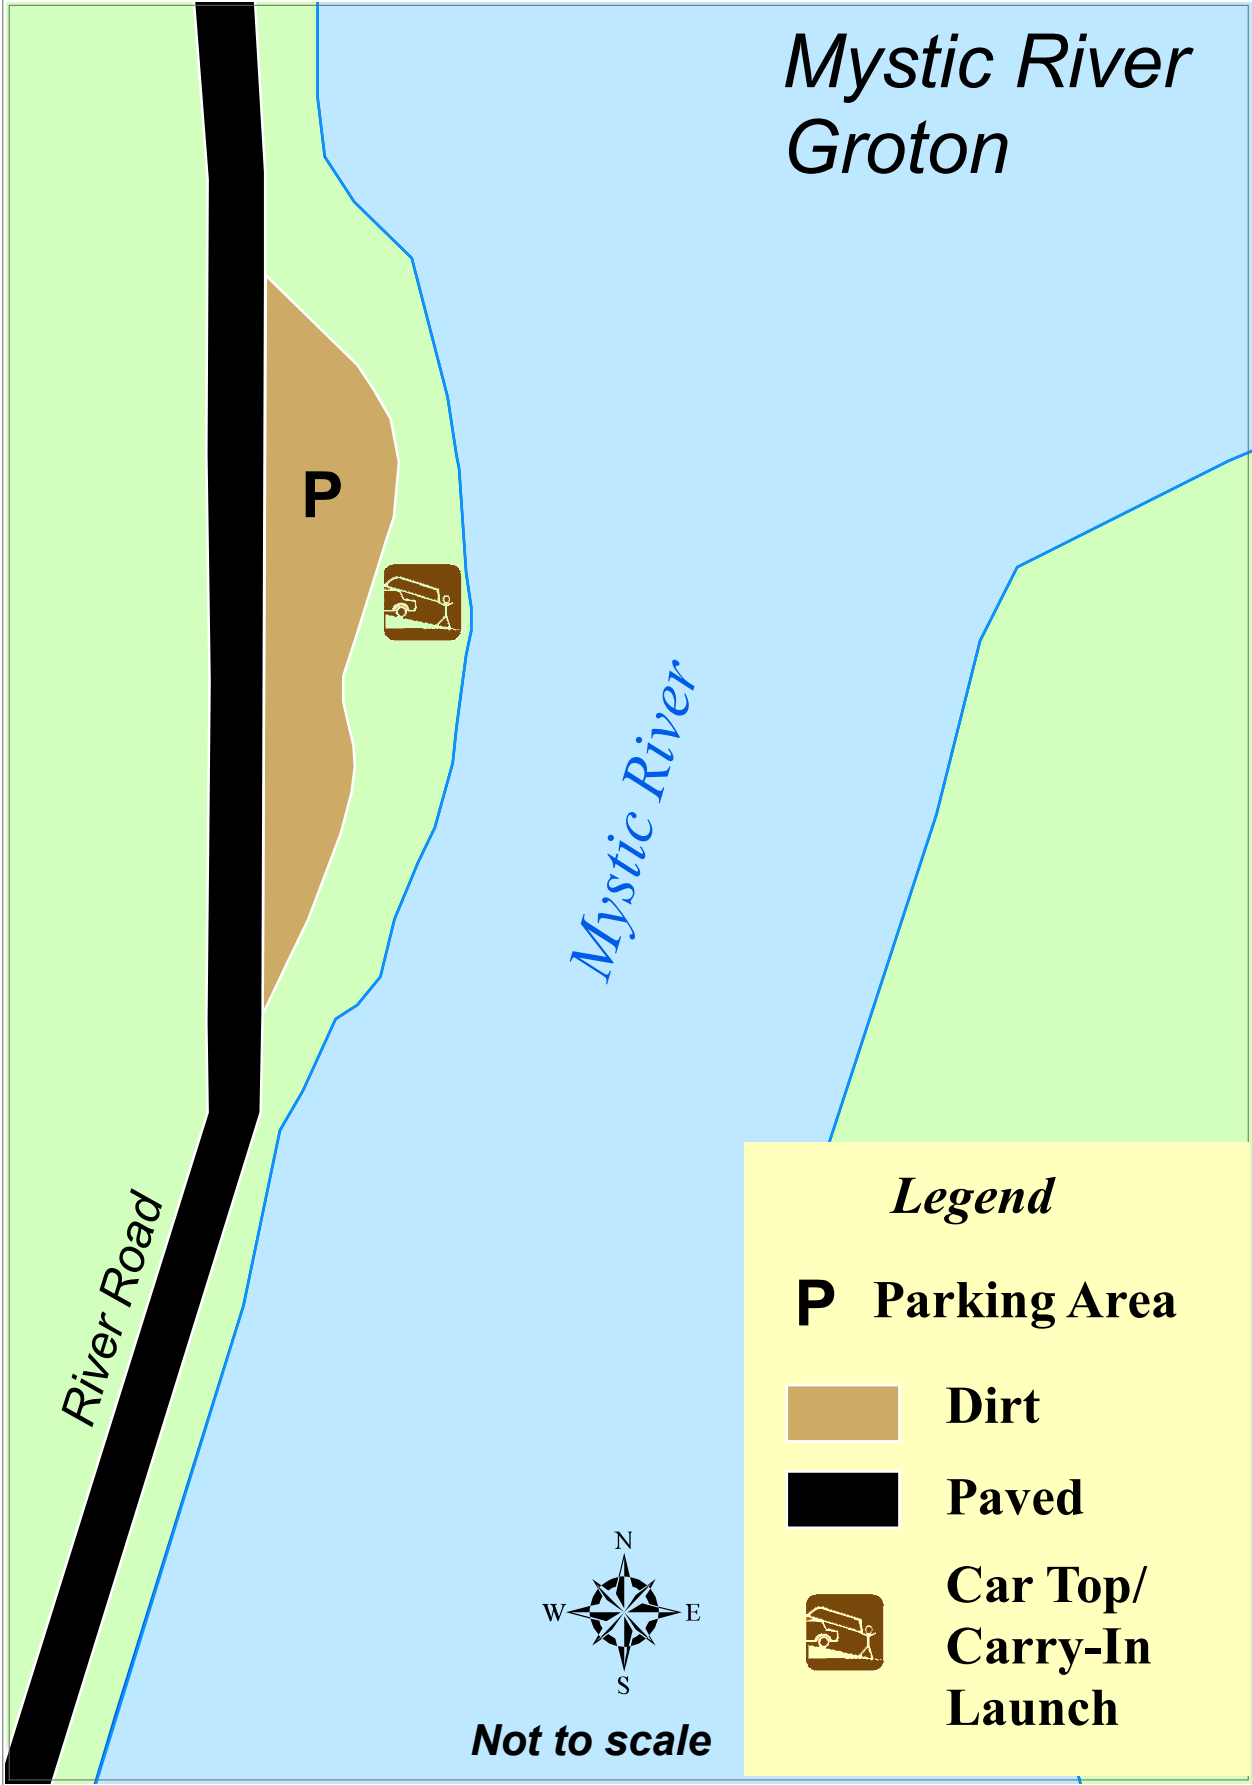

Mystic River Groton

Legend

P Parking Area

 Dirt

 Paved

 Car Top/
Carry-In
Launch

Not to scale