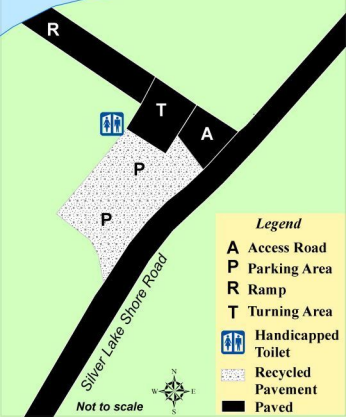

Mudge Pond Sharon

Legend

- A** Access Road
- P** Parking Area
- R** Ramp
- T** Turning Area
-  Handicapped Toilet
-  Recycled Pavement
-  Paved

Not to scale