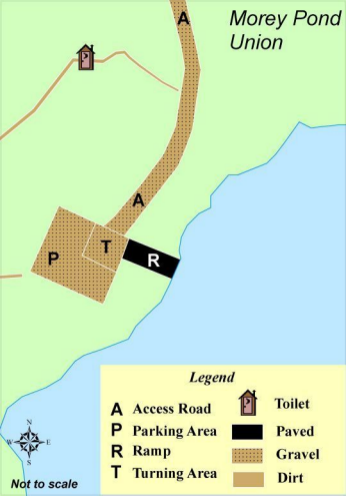

Morey Pond Union

Legend

- A** Access Road
- P** Parking Area
- R** Ramp
- T** Turning Area

Toilet

Paved

Gravel

Dirt

Not to scale