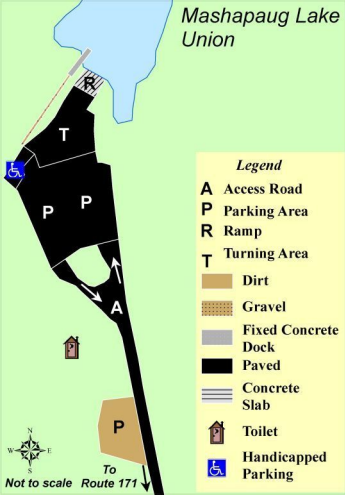

# Mashapaug Lake Union

## Legend

- A** Access Road
- P** Parking Area
- R** Ramp
- T** Turning Area

-  Dirt
-  Gravel
-  Fixed Concrete Dock
-  Paved
-  Concrete Slab
-  Toilet
-  Handicapped Parking

Not to scale To Route 171