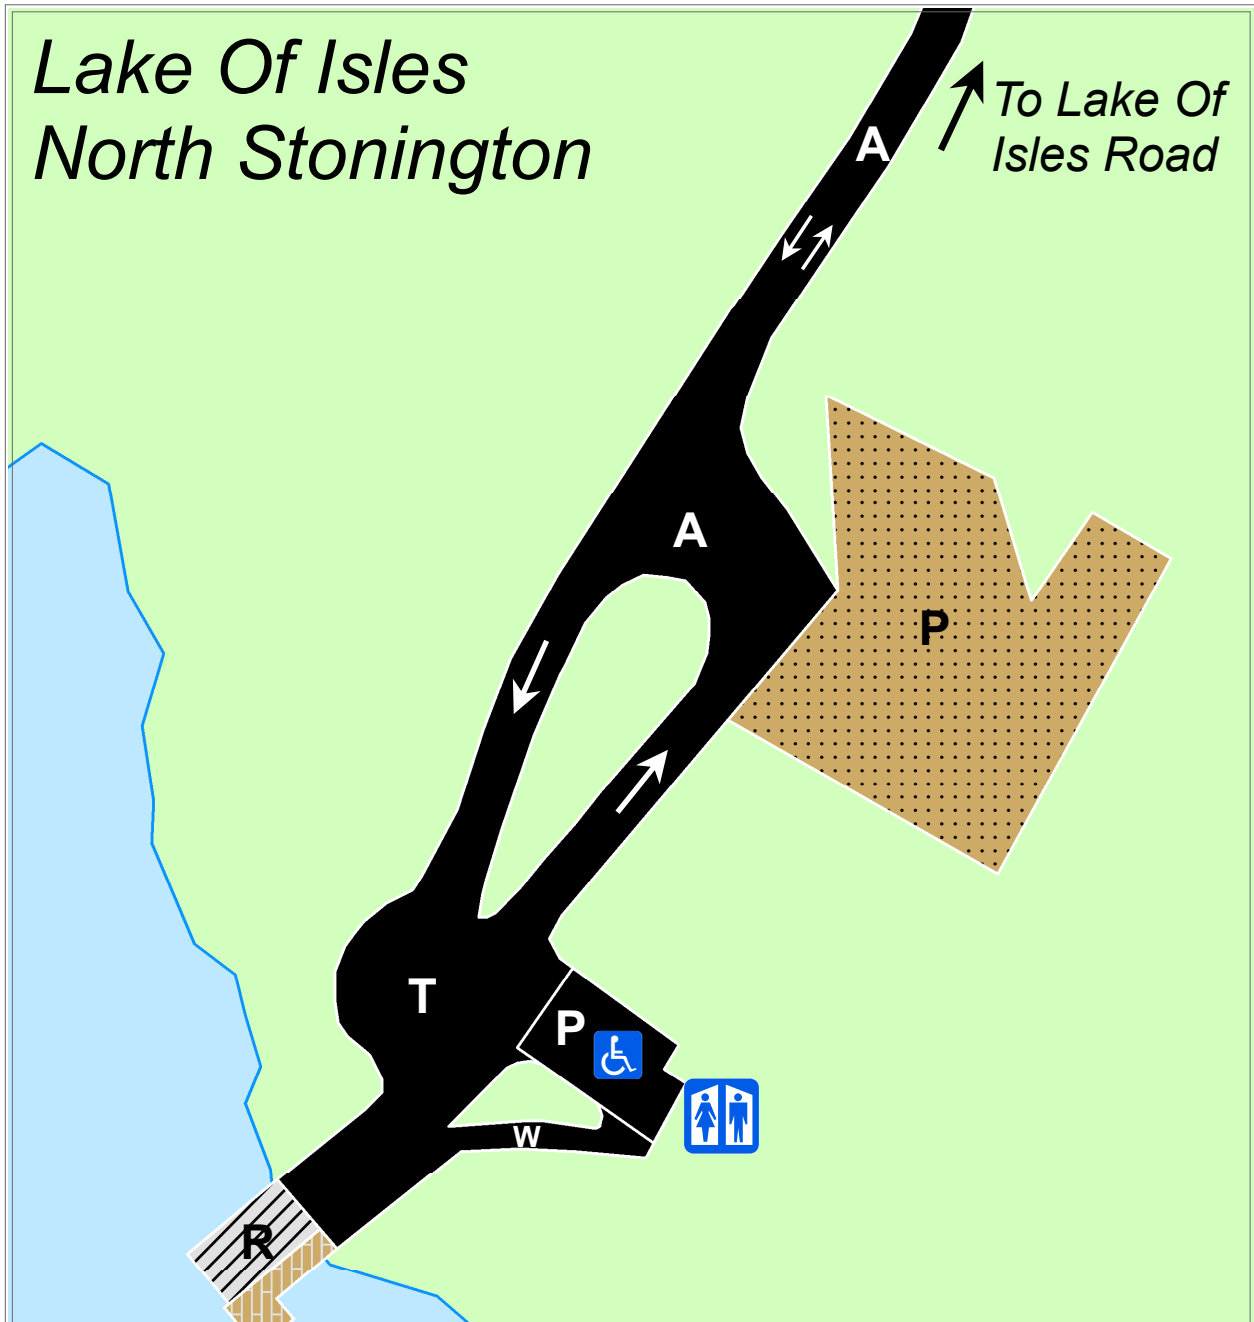

Lake Of Isles North Stonington

To Lake Of
Isles Road

Legend

- A** Access
- T** Turning Area
- P** Parking Area
- R** Ramp
- W** Walkway

-  Handicapped Toilet
-  Handicapped Parking
-  Wood Dock - Fixed
-  Gravel
-  Concrete Slab

Not to scale