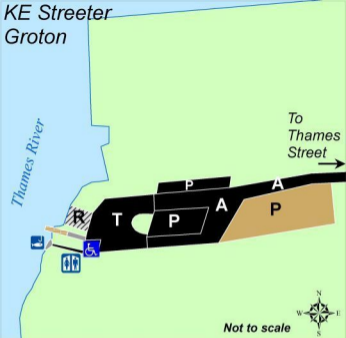

KE Streeter Groton

To
Thames
Street
→

Not to scale

Legend

A	Access Road		Floating Wood Dock
P	Parking Area		Concrete Bulkhead
R	Ramp		Concrete Slab
T	Turning Area		Dirt
	Handicapped Toilet		Paved
	Handicapped Parking		Handicapped Parking
	Handicapped Fishing		Handicapped Fishing