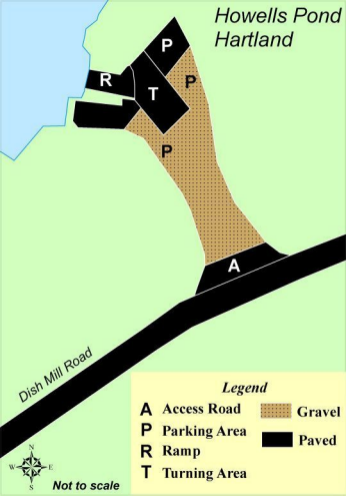

Howells Pond Hartland

Dish Mill Road

Legend

- A** Access Road
- P** Parking Area
- R** Ramp
- T** Turning Area
- Gravel
- Paved

Not to scale