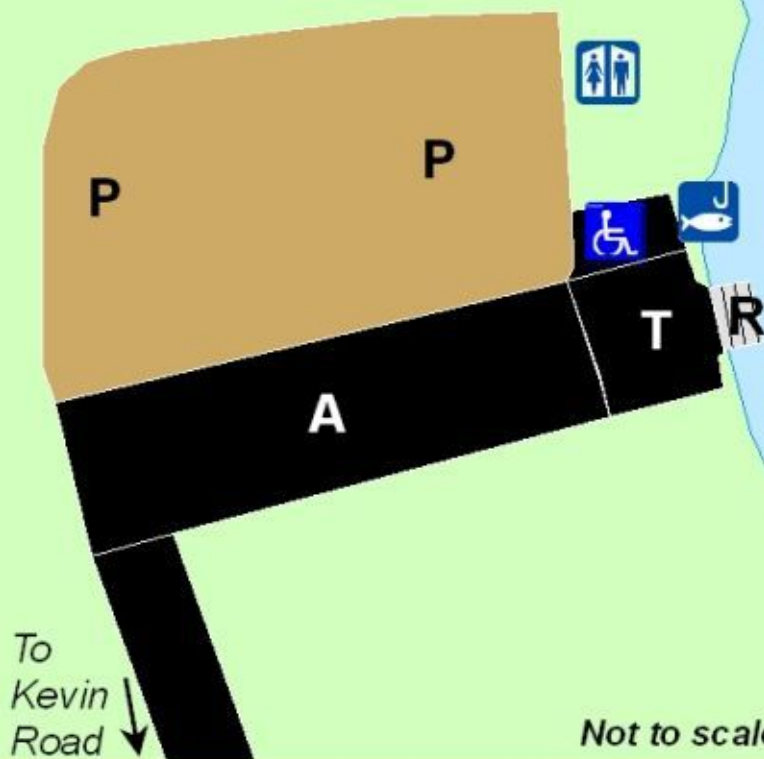

Gorton Pond East Lyme

Legend

- A** Access Road
- P** Parking Area
- R** Ramp
- T** Turning Area

- Paved
- Dirt
- Concrete
- Plank

- Handicapped Toilet
- Handicapped Parking
- Handicapped Fishing Platform