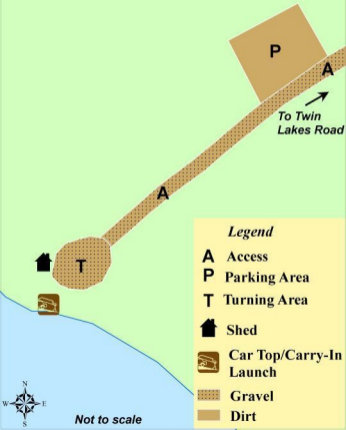

# Twin Lakes Salisbury

### Legend

- A** Access
- P** Parking Area
- T** Turning Area
-  Shed
-  Car Top/Carry-In Launch
-  Gravel
-  Dirt

Not to scale