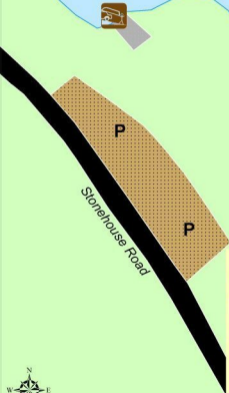

# Eagleville Lake Coventry

## Legend

**P** Parking Area

 Concrete/  
Stone

 Gravel

 Paved

 Car Top/  
Carry-In  
Launch

*Not to scale*