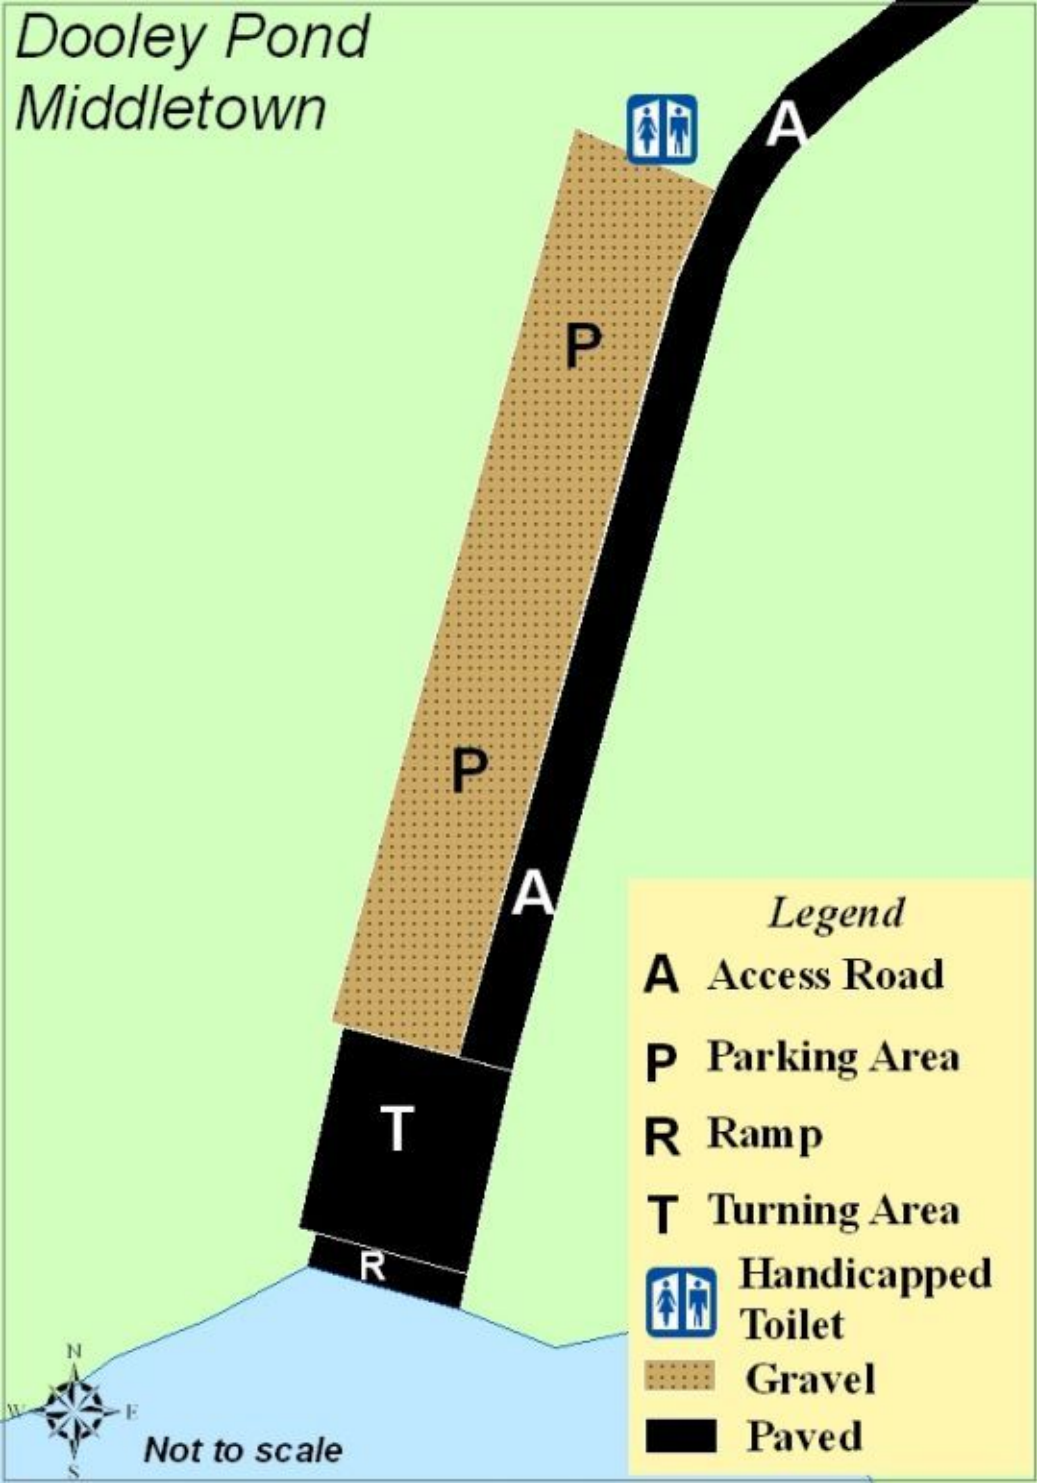

# Dooley Pond Middletown

## Legend

- A** Access Road
- P** Parking Area
- R** Ramp
- T** Turning Area
-  Handicapped Toilet
-  Gravel
-  Paved

Not to scale