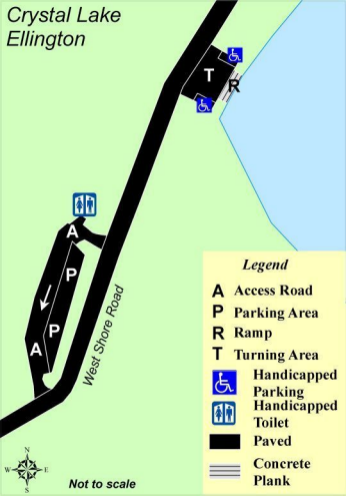

Crystal Lake Ellington

Legend

- A** Access Road
- P** Parking Area
- R** Ramp
- T** Turning Area

Handicapped
Parking

Handicapped
Toilet

Paved

Concrete
Plank

Not to scale