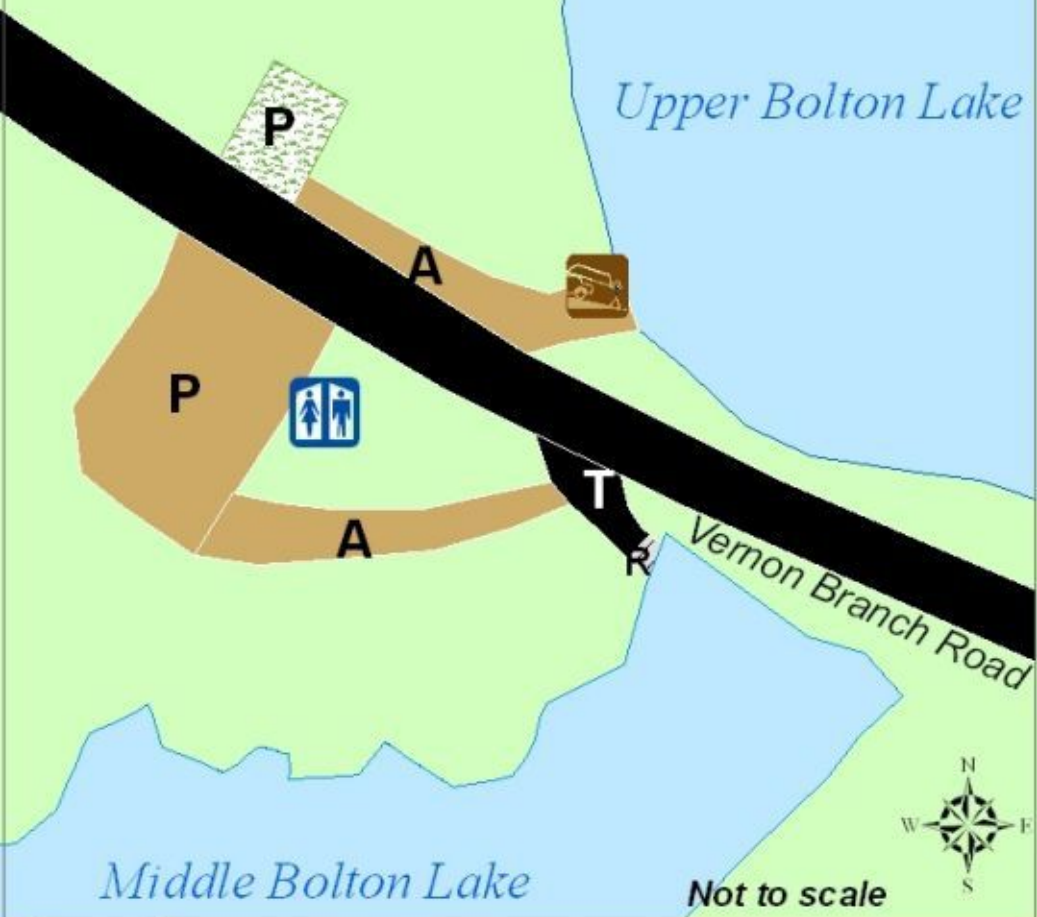

Bolton Lake (Middle & Upper) Vernon

Legend

- A** Access Road
- P** Parking Area
- R** Ramp
- T** Turning Area

Grass

Paved
Concrete

Plank

Dirt

Handicapped
Toilet

Car Top/
Carry-In
Launch