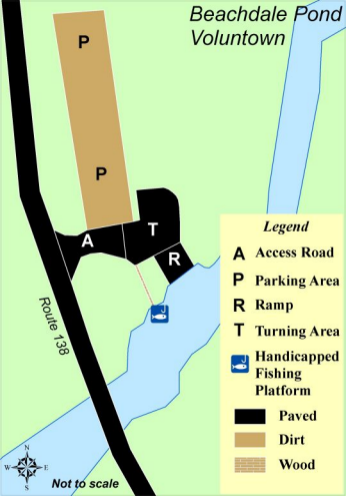

Beachdale Pond Voluntown

Legend

- A** Access Road
- P** Parking Area
- R** Ramp
- T** Turning Area
-  Handicapped Fishing Platform
-  Paved
-  Dirt
-  Wood

Route 138

Not to scale