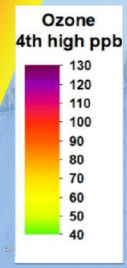

1997
4th High 8-hour Ozone
Concentrations ppb

2005
4th High 8-hour Ozone
Concentrations ppb

2013
4th High 8-hour Ozone
Concentrations ppb

2025
4th High 8-hour Ozone
Concentrations ppb