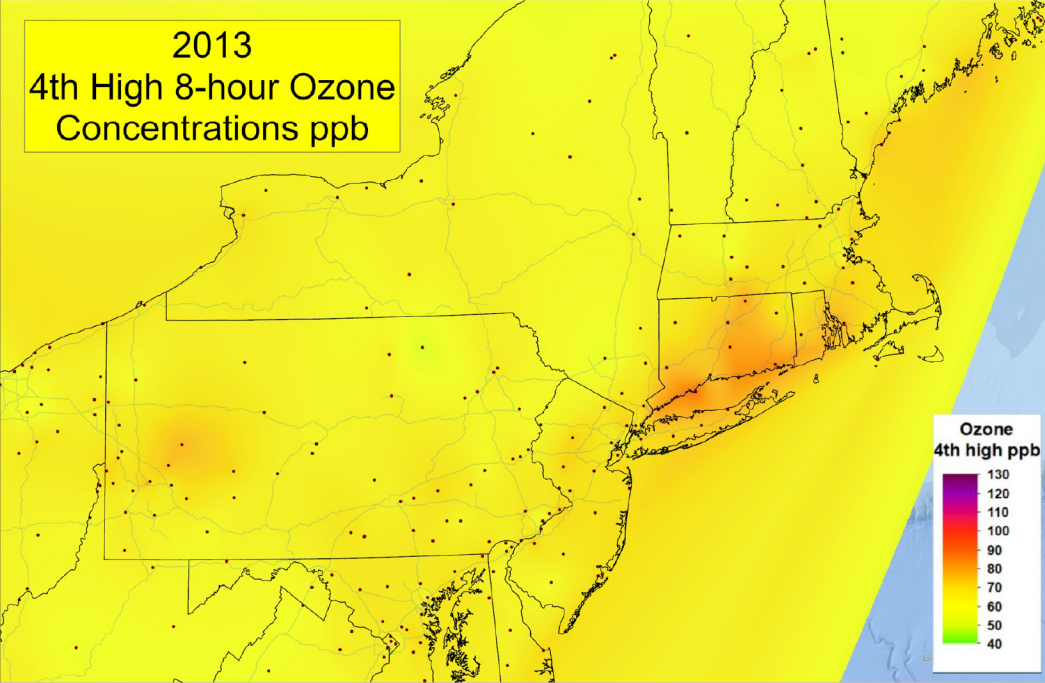

1997
4th High 8-hour Ozone
Concentrations ppb

2005
4th High 8-hour Ozone
Concentrations ppb

2013
4th High 8-hour Ozone
Concentrations ppb

2025
4th High 8-hour Ozone
Concentrations ppb