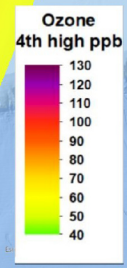

1997
4th High 8-hour Ozone
Concentrations ppb

2005
4th High 8-hour Ozone
Concentrations ppb

2013
4th High 8-hour Ozone
Concentrations ppb

2025
4th High 8-hour Ozone
Concentrations ppb