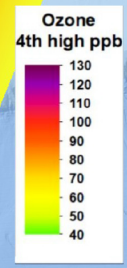

1997
4th High 8-hour Ozone
Concentrations ppb

2005
4th High 8-hour Ozone
Concentrations ppb

2013
4th High 8-hour Ozone
Concentrations ppb

2025
4th High 8-hour Ozone
Concentrations ppb