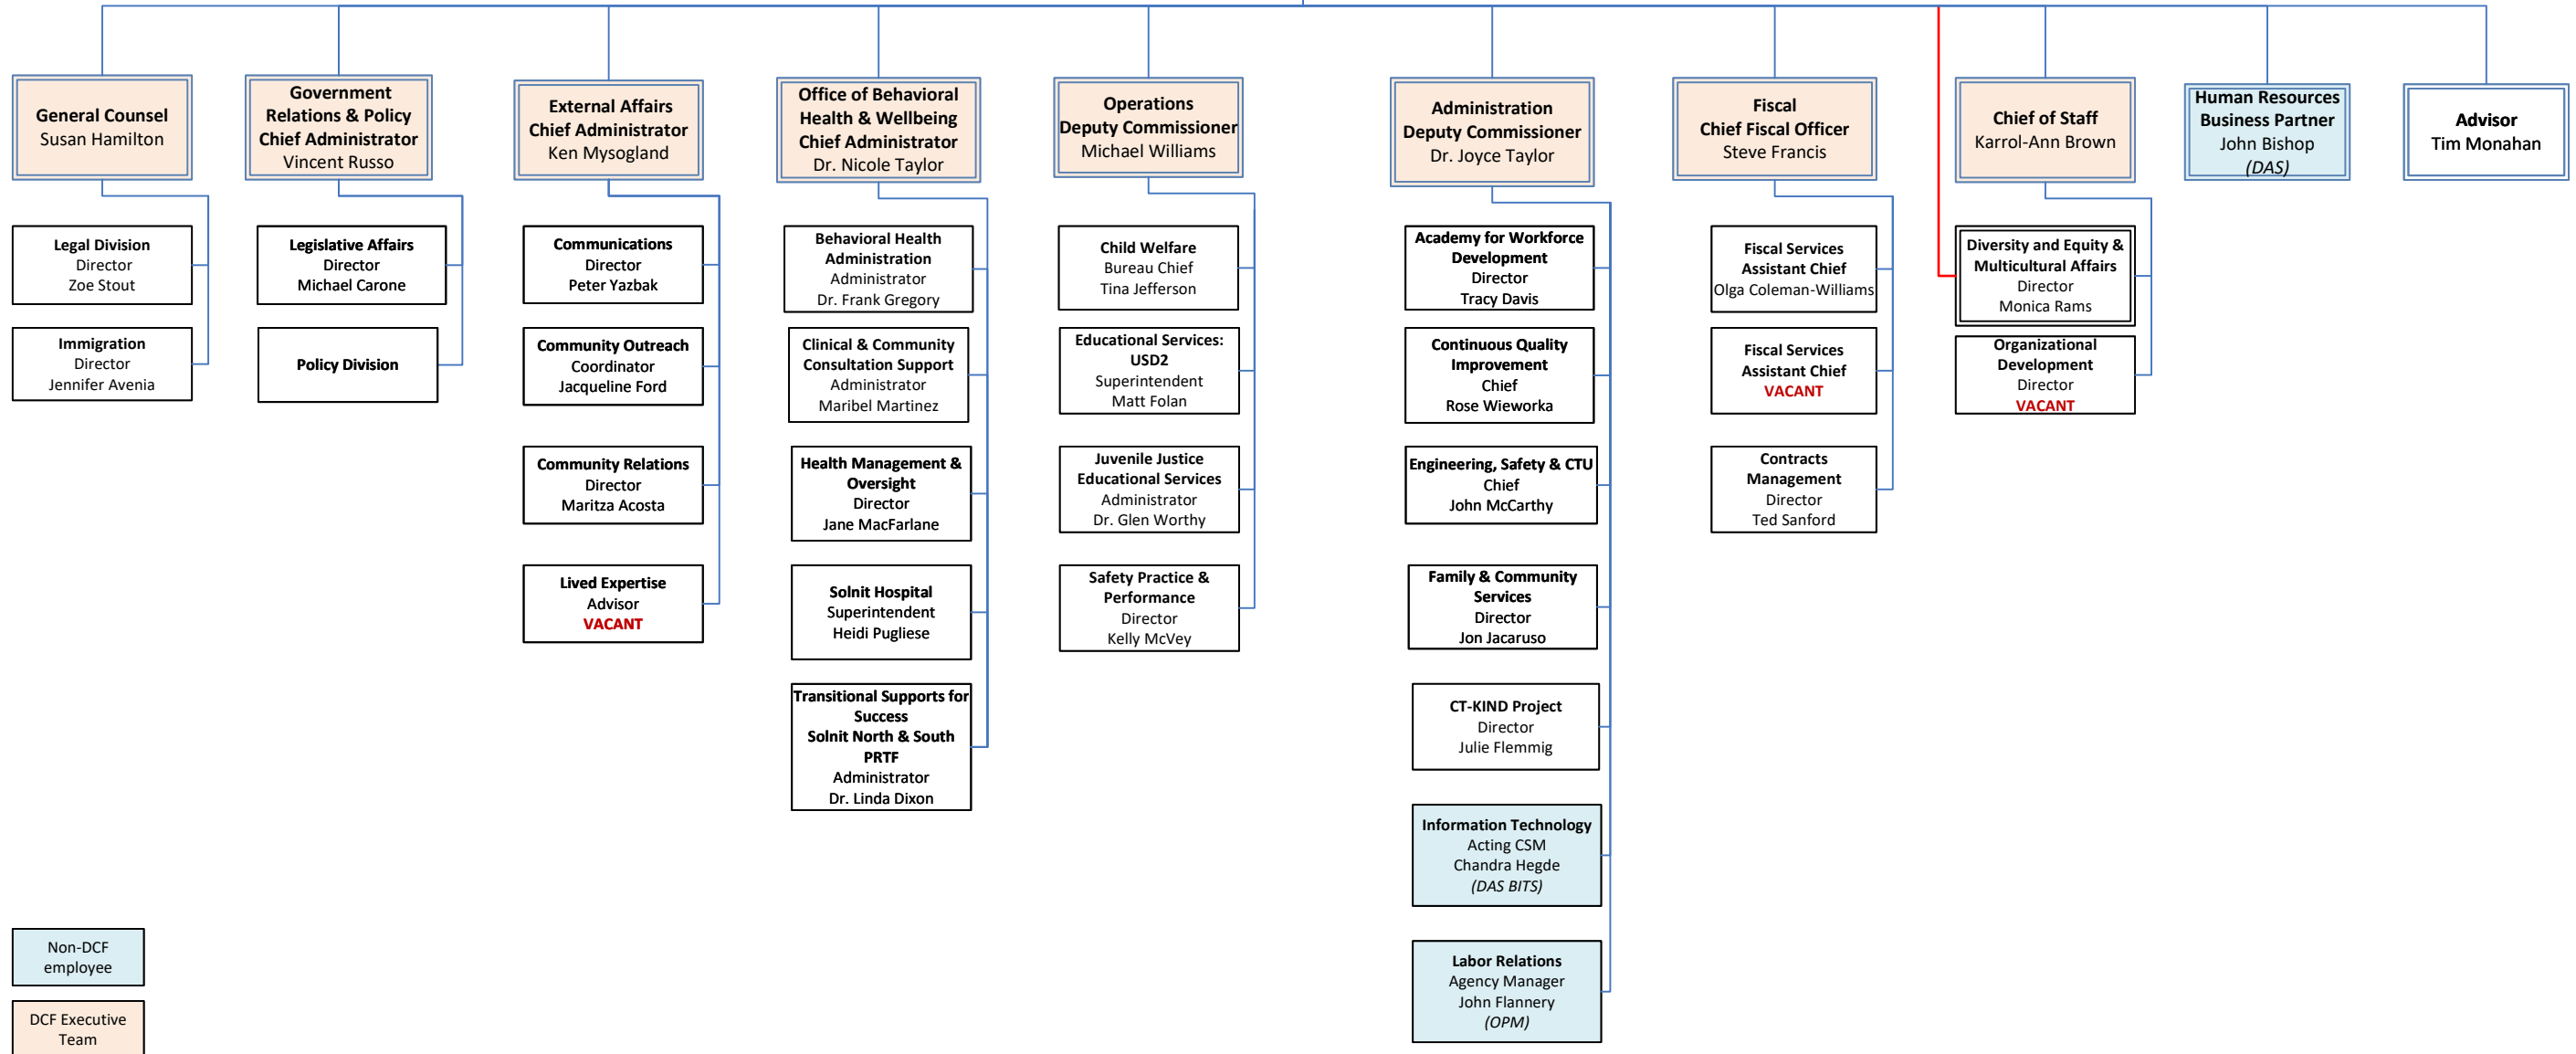

Department of Children and Families  
Organizational Chart  
April 1, 2025

**Department of Children and Families**  
**Commissioner**  
**Jodi Hill-Lilly**

**Executive Secretary**  
Aletha Minnis  
Noemi Hammonds  
Grace Lo'Stuto

Non-DCF employee

DCF Executive Team