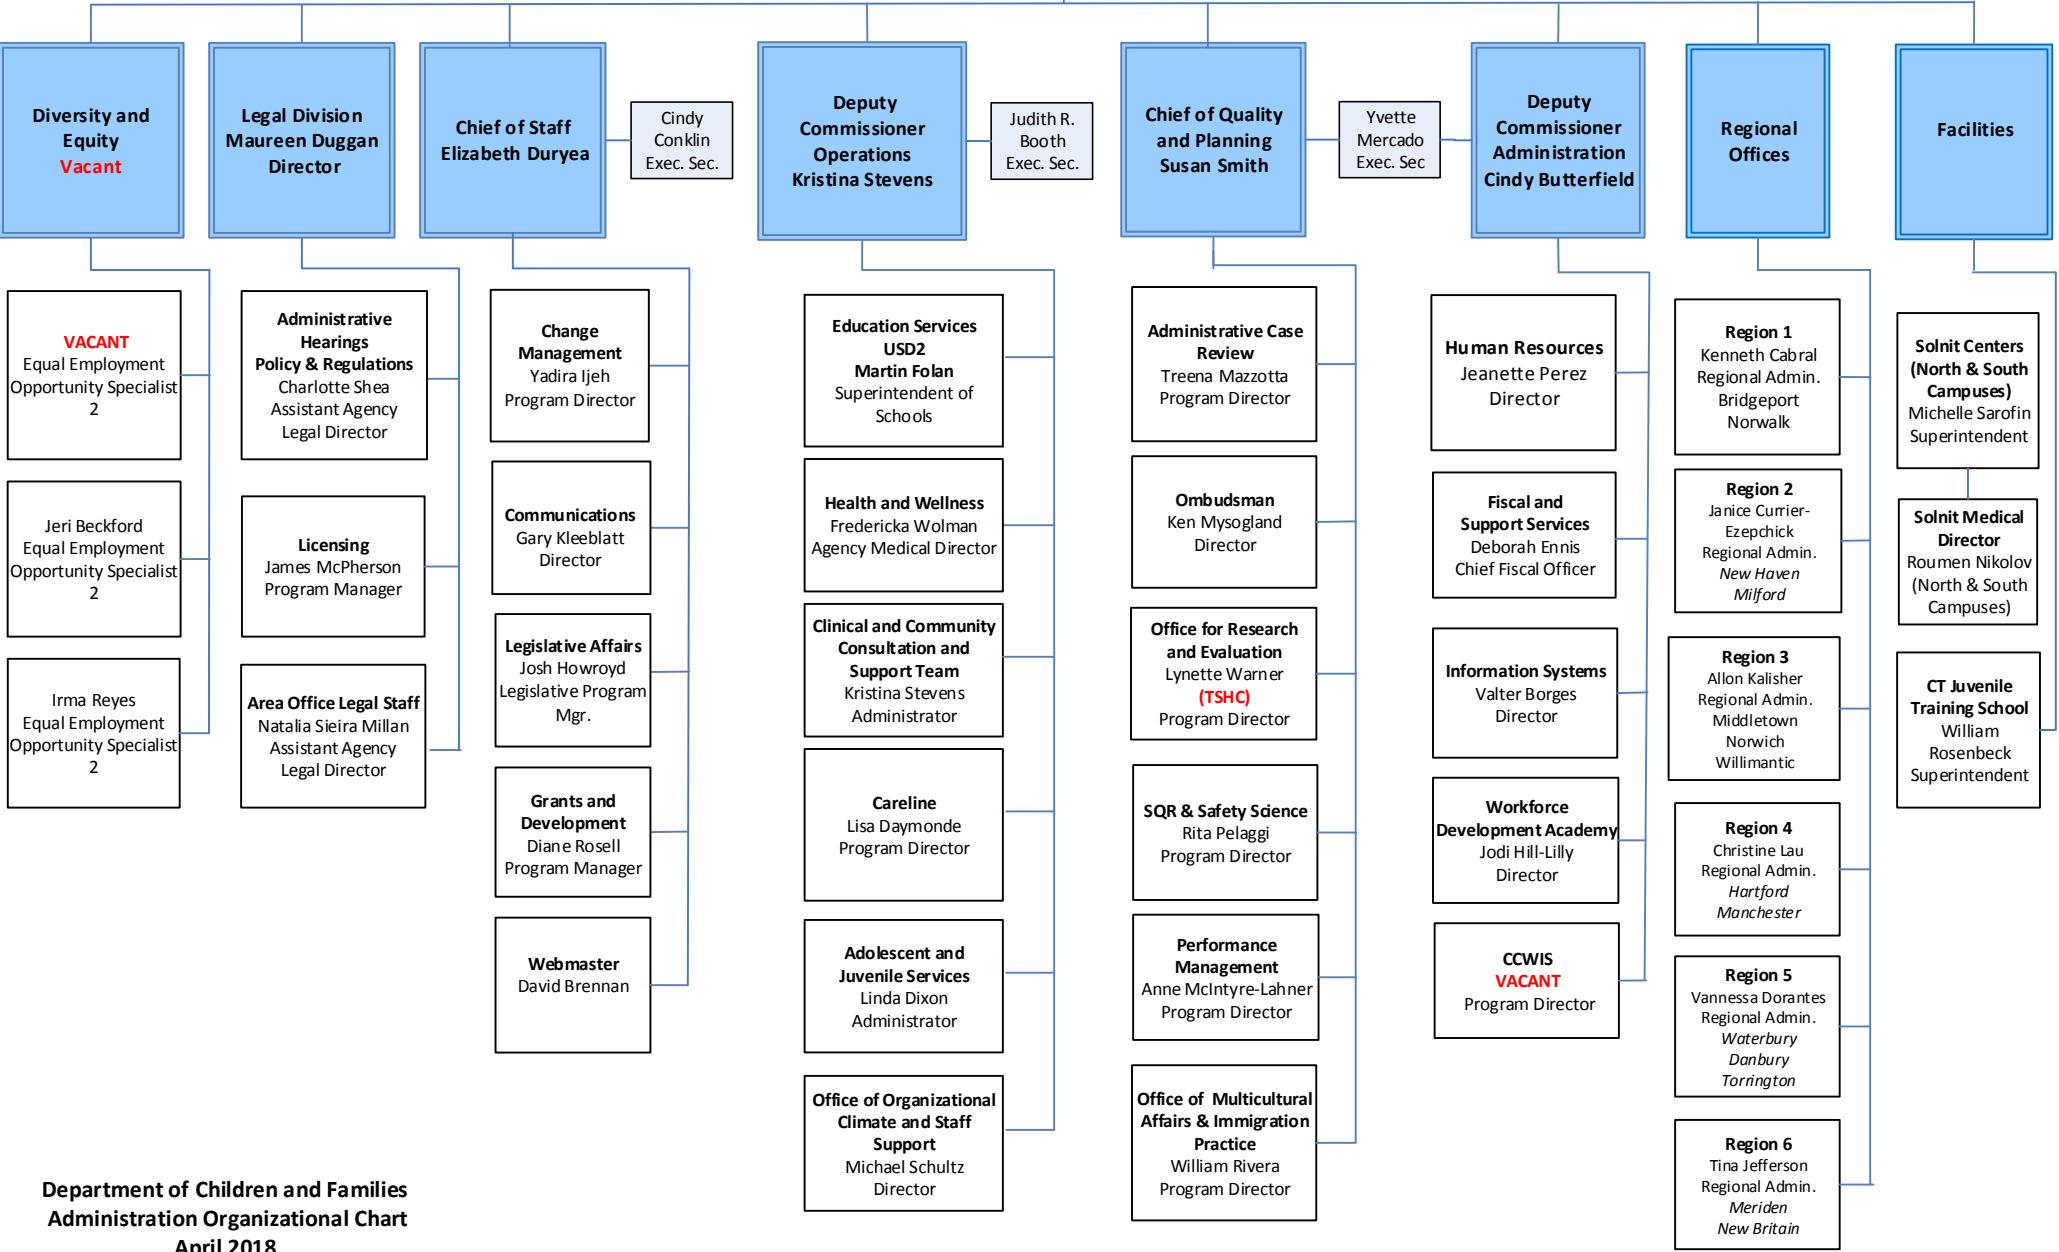

# Department of Children and Families Commissioner Joette Katz

Cindy Conklin  
Exec. Sec.

Department of Children and Families  
Administration Organizational Chart  
April 2018

Department of Children and Families  
Administration Organizational Chart  
April 2018