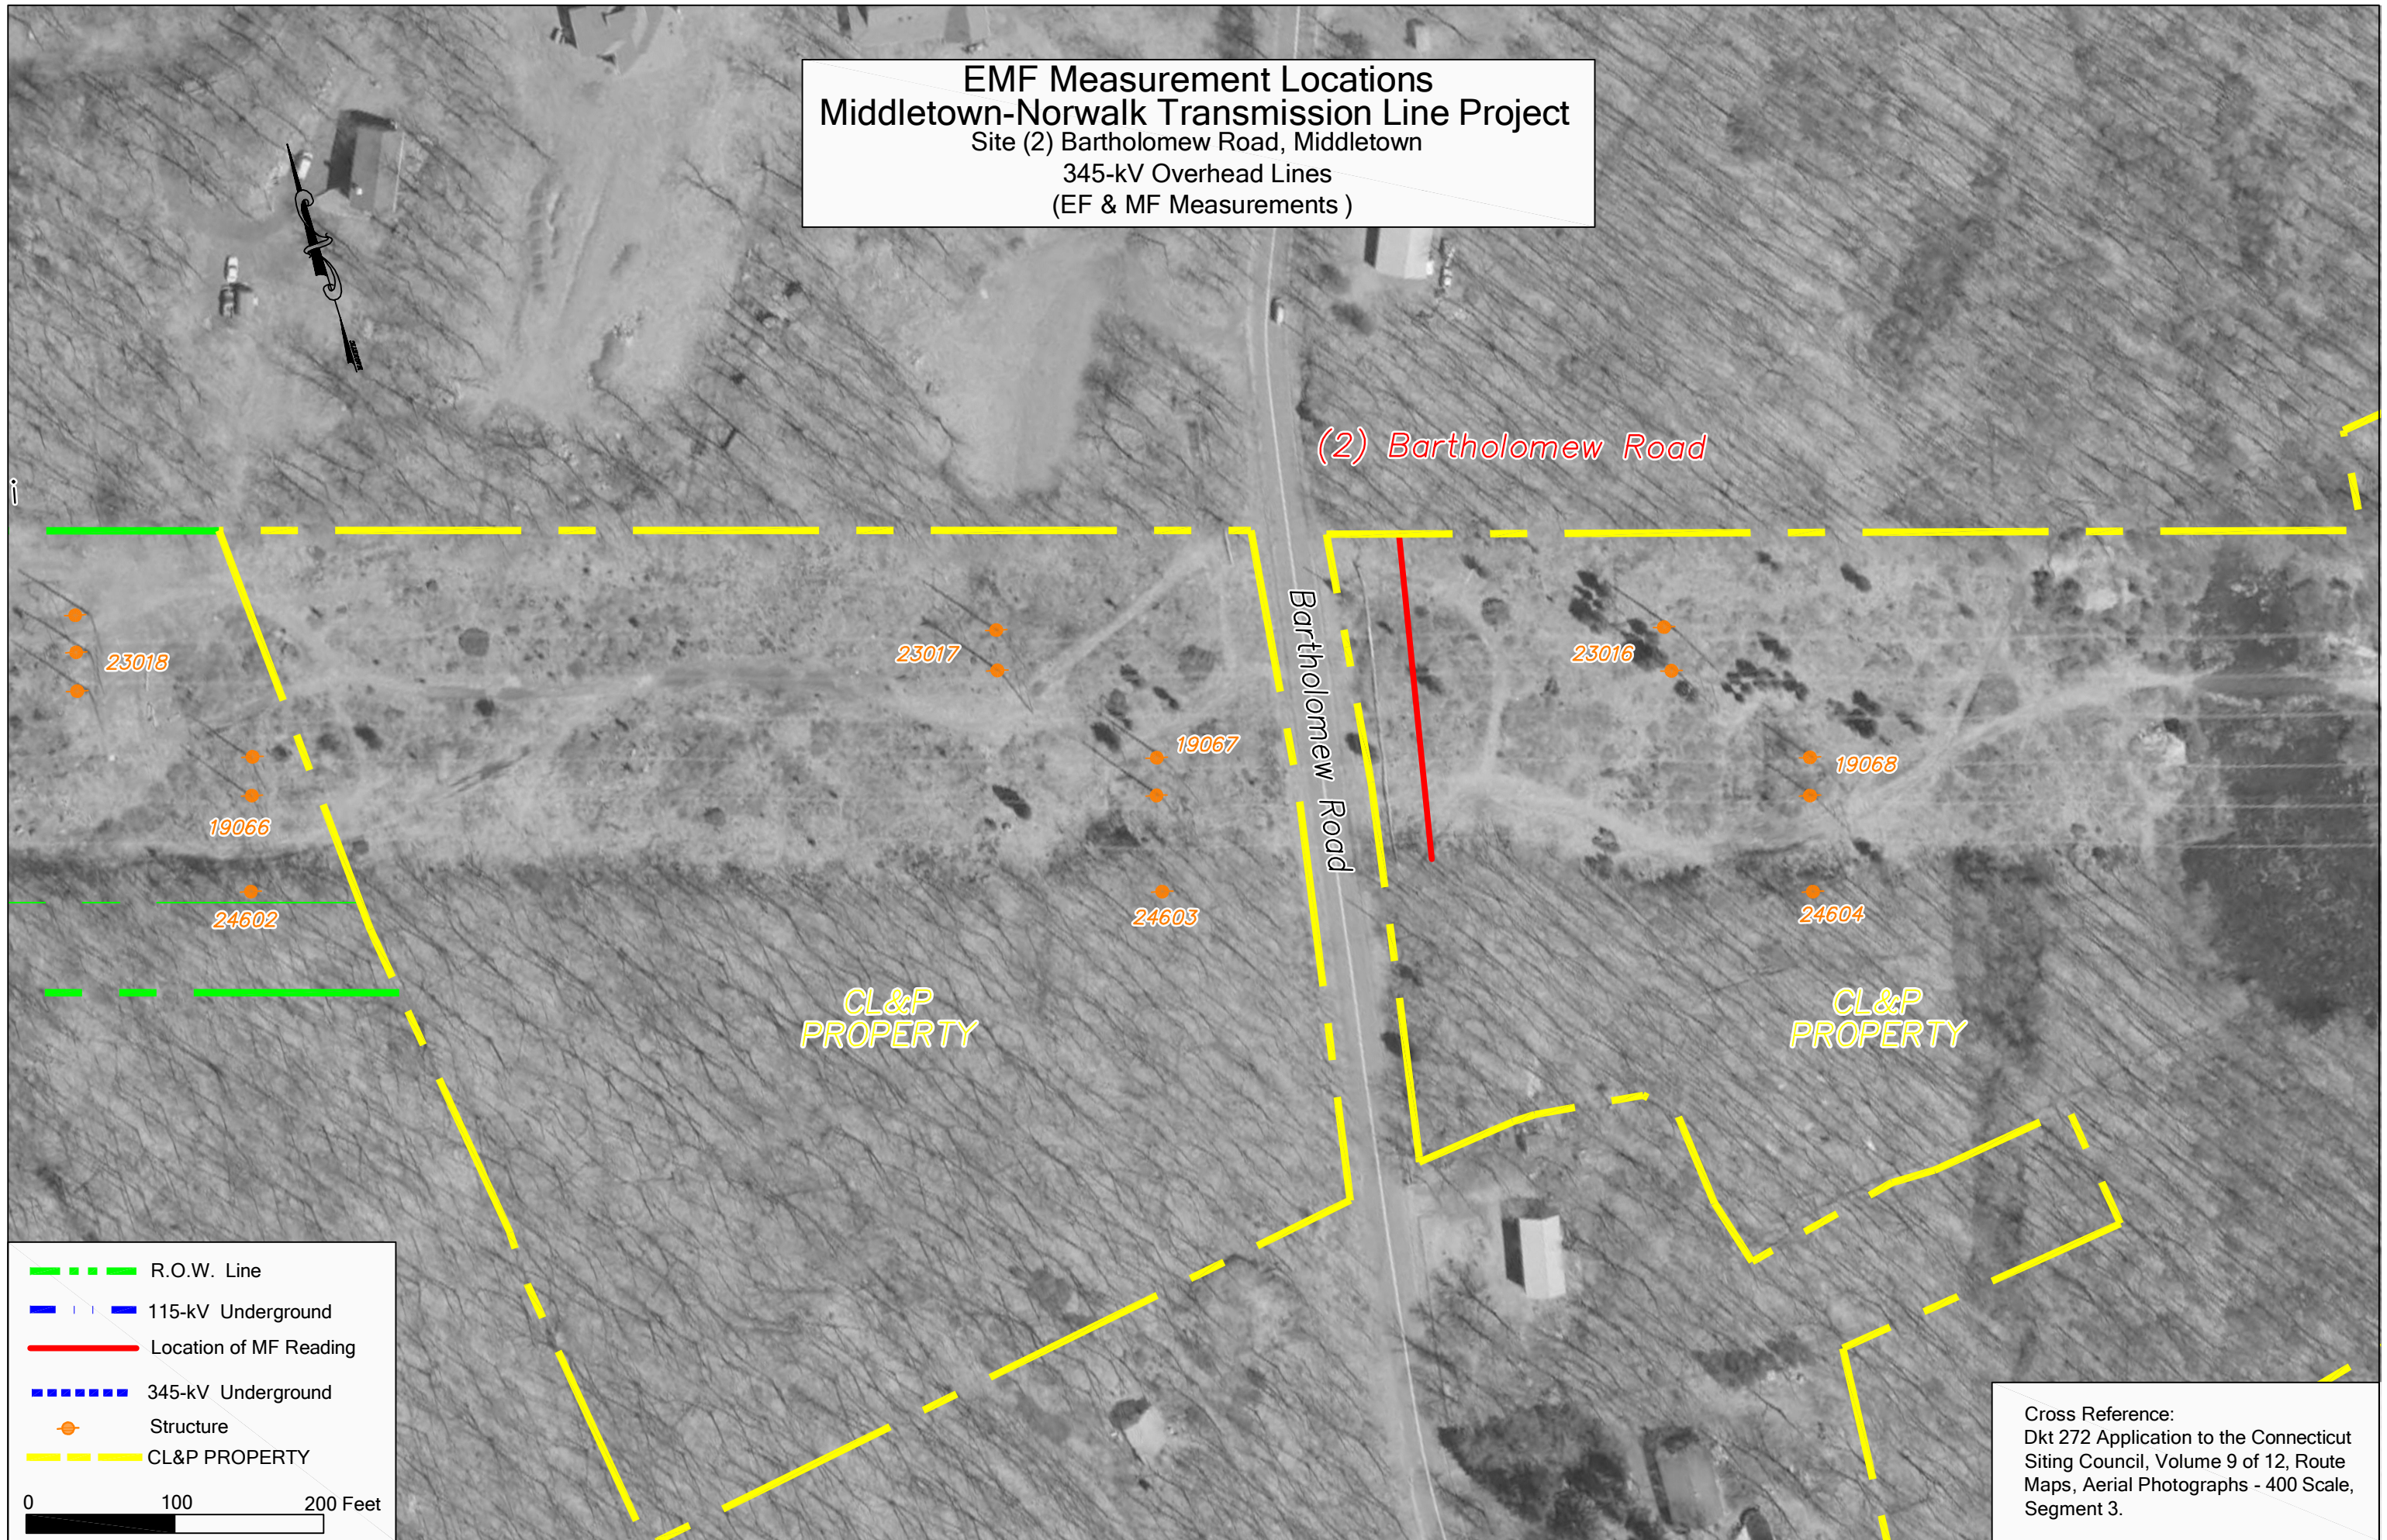

EMF Measurement Locations
Middletown-Norwalk Transmission Line Project
 Site (2) Bartholomew Road, Middletown
 345-kV Overhead Lines
 (EF & MF Measurements)

Cross Reference:
 Dkt 272 Application to the Connecticut
 Siting Council, Volume 9 of 12, Route
 Maps, Aerial Photographs - 400 Scale,
 Segment 3.