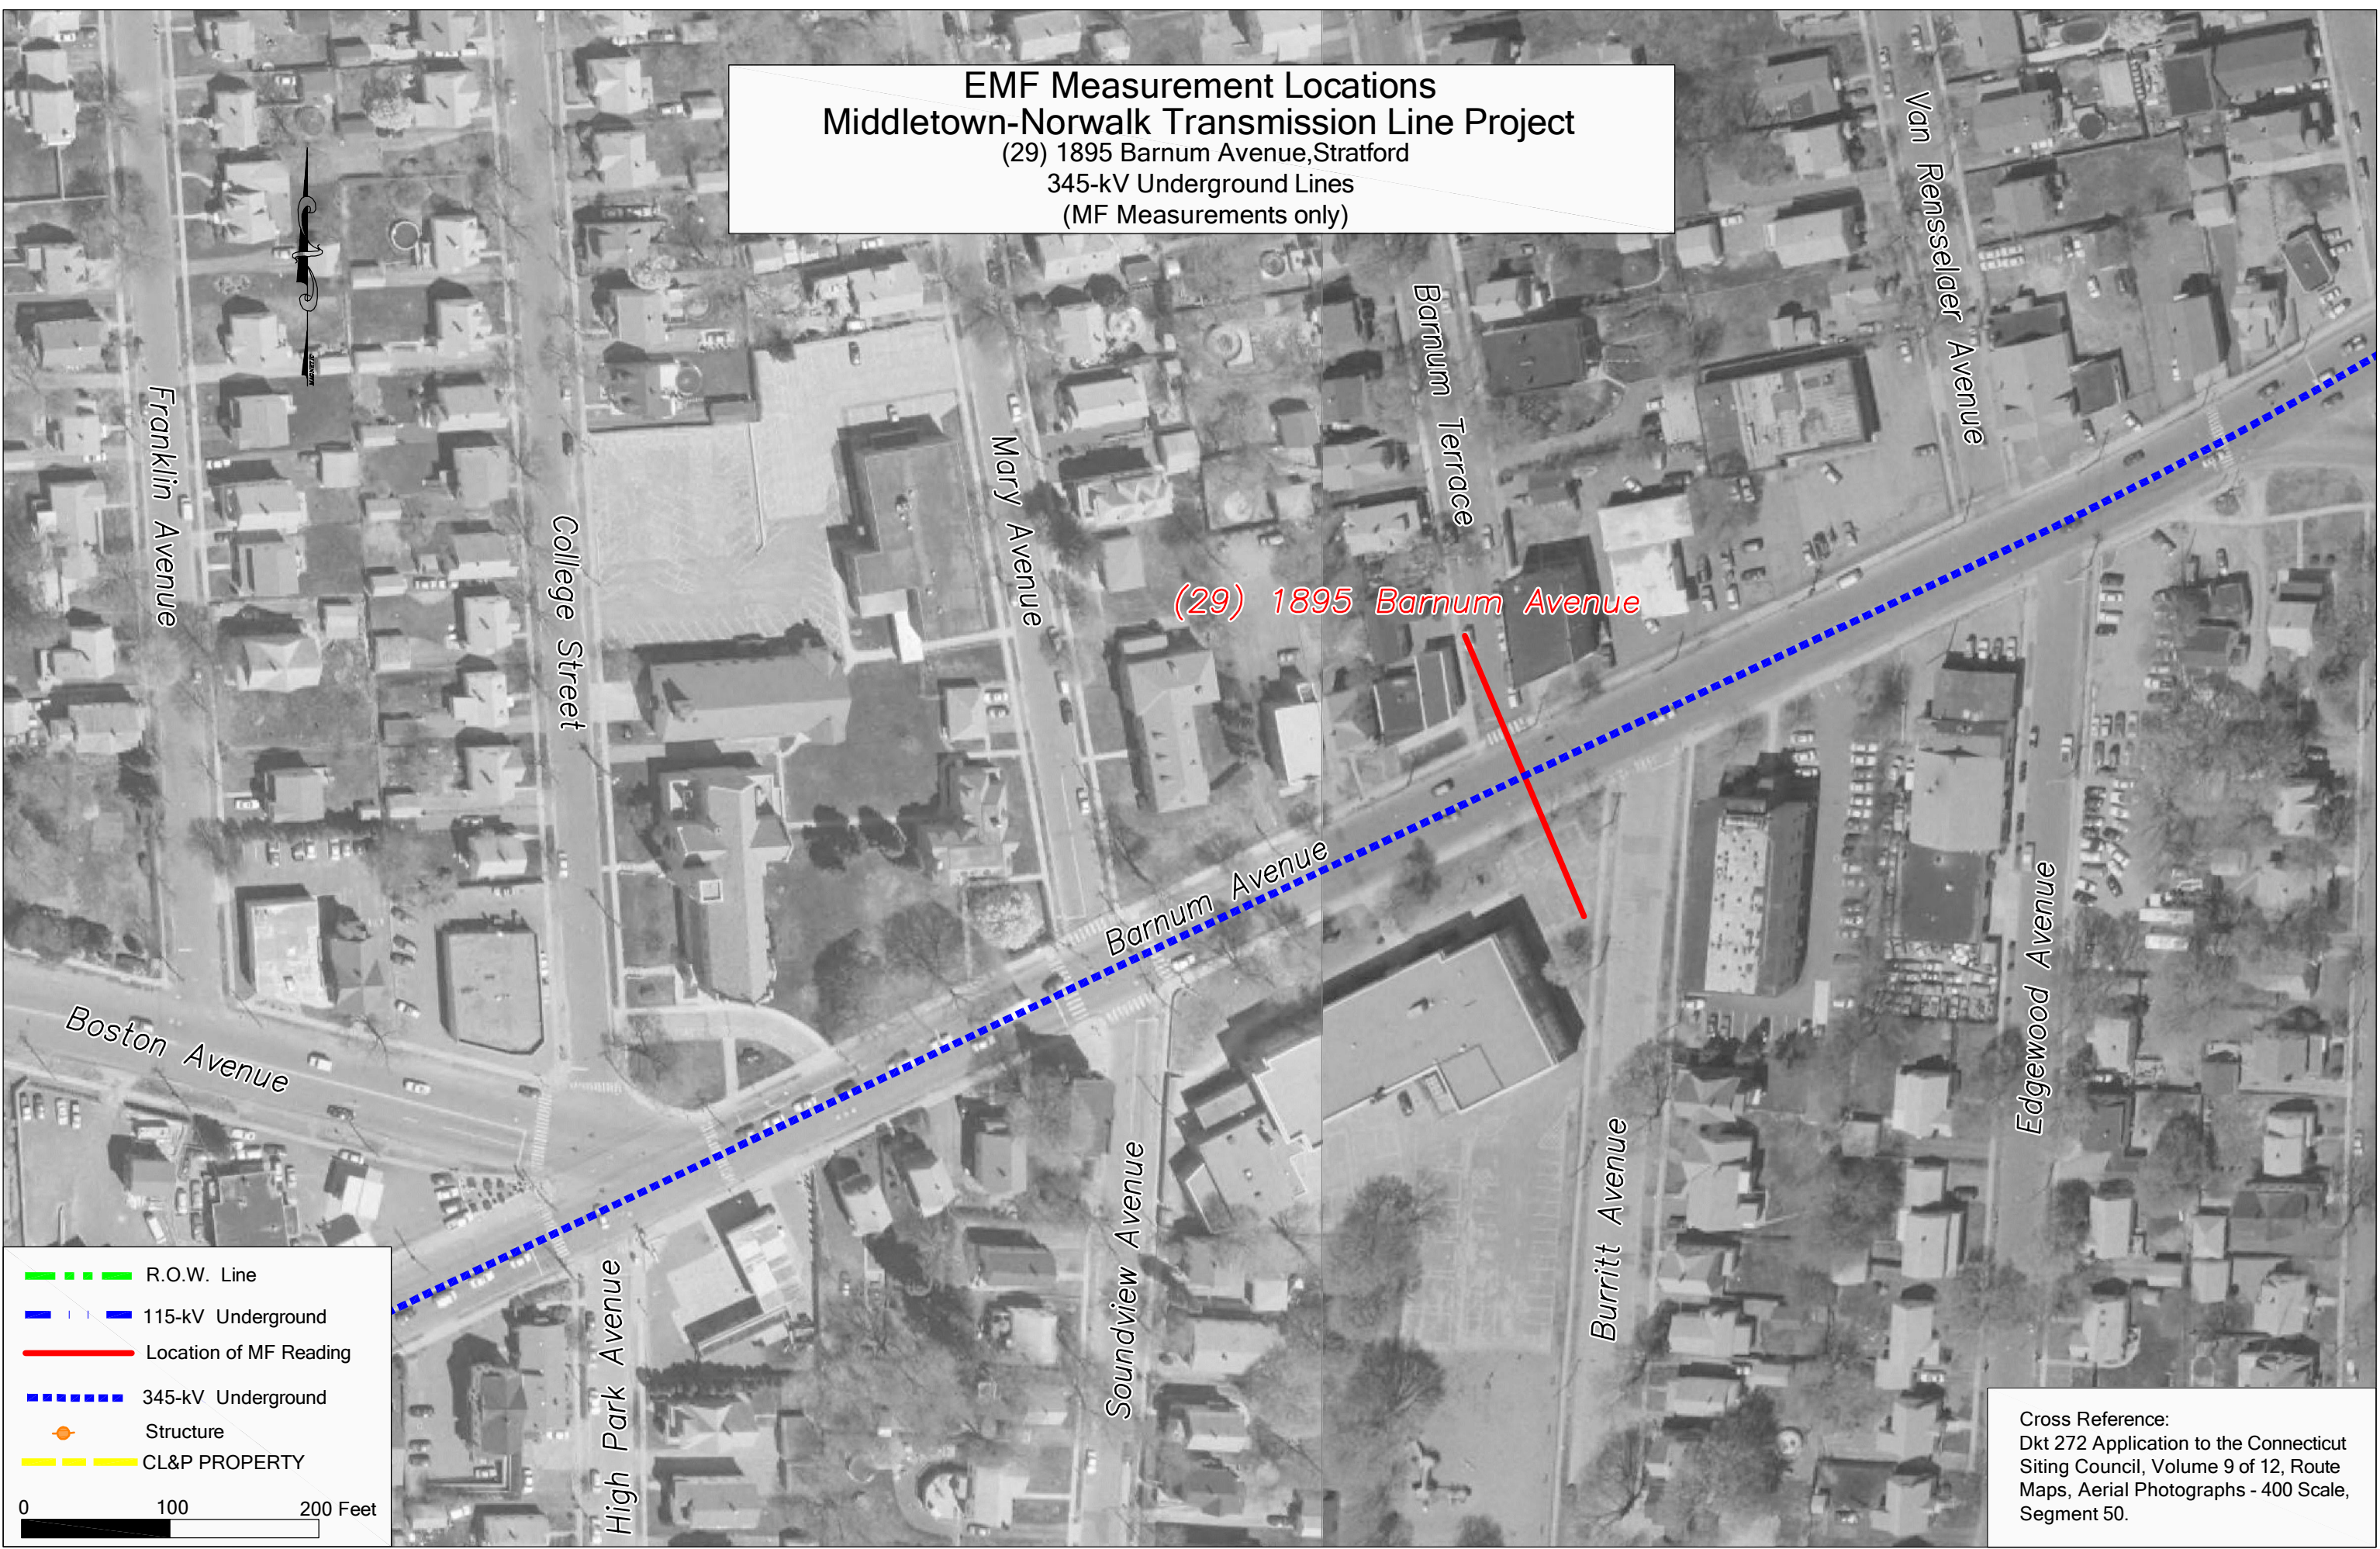

EMF Measurement Locations
Middletown-Norwalk Transmission Line Project
 (29) 1895 Barnum Avenue, Stratford
 345-kV Underground Lines
 (MF Measurements only)

- - - R.O.W. Line
- - - 115-kV Underground
— Location of MF Reading
- - - - - 345-kV Underground
● Structure
- - - - - CL&P PROPERTY
 0 100 200 Feet

Cross Reference:
 Dkt 272 Application to the Connecticut
 Siting Council, Volume 9 of 12, Route
 Maps, Aerial Photographs - 400 Scale,
 Segment 50.