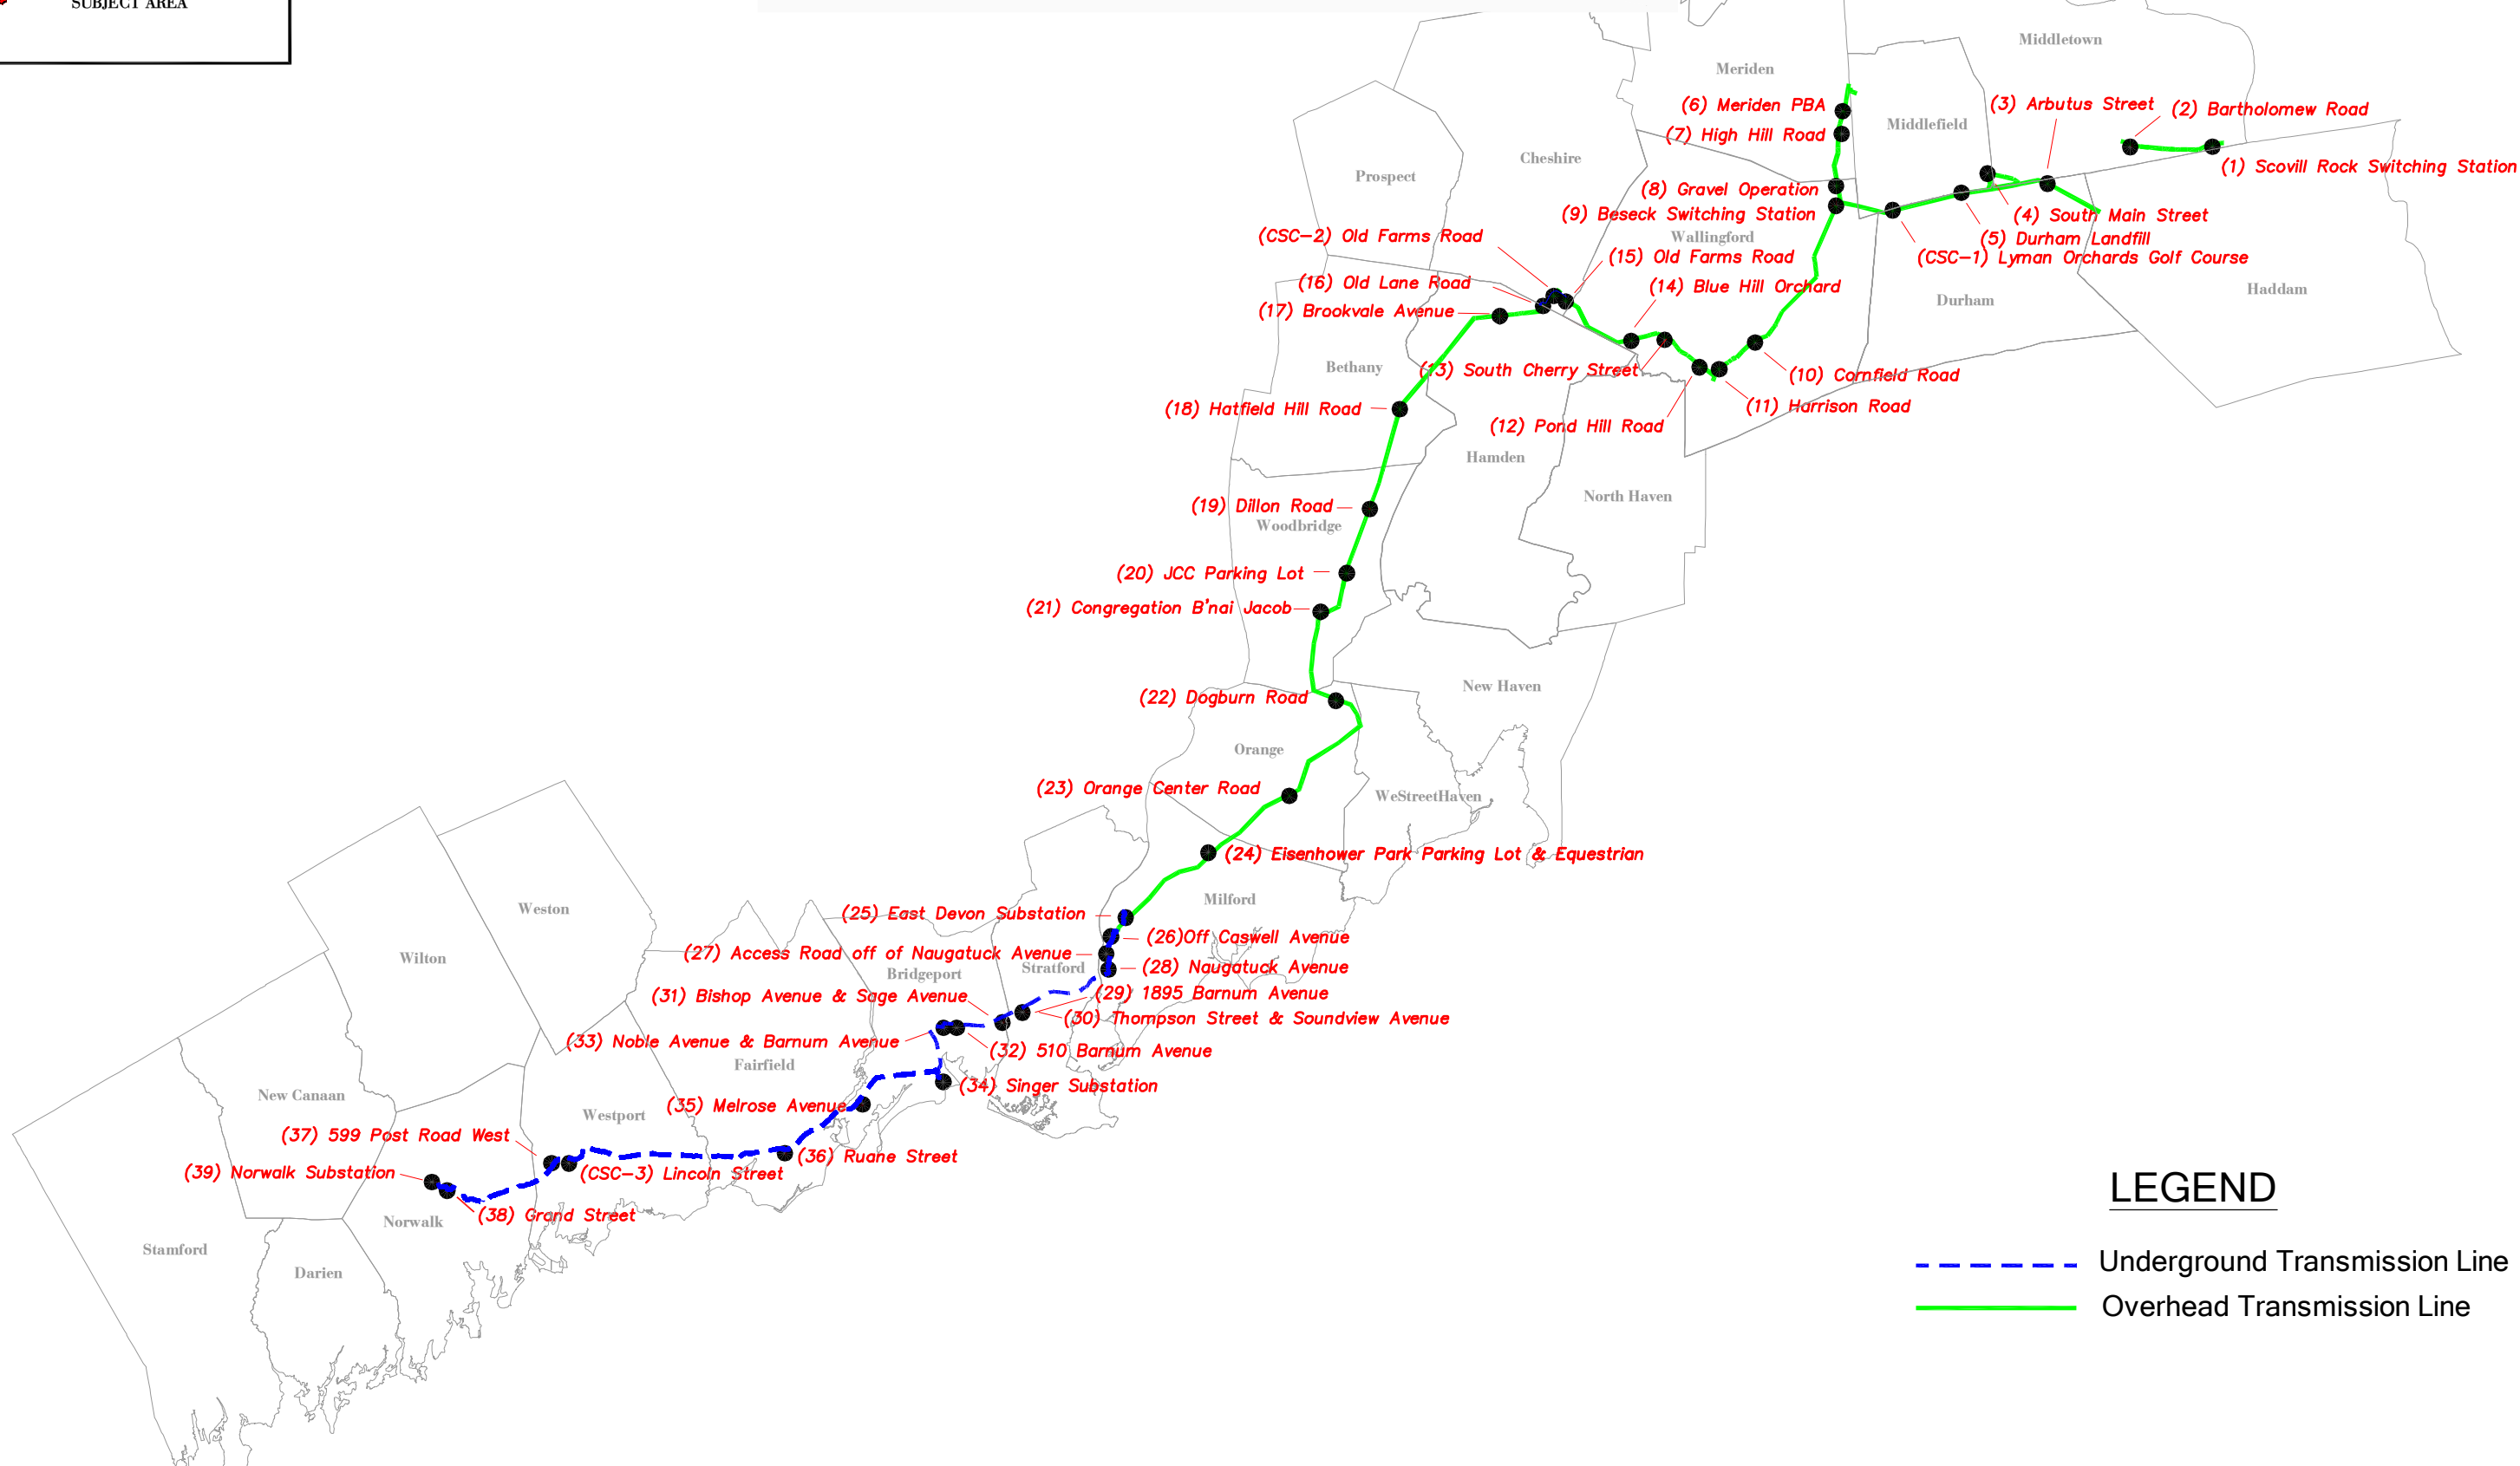

Index - EMF Measurement Locations Middletown-Norwalk Transmission Line Project

LEGEND

- Underground Transmission Line
- Overhead Transmission Line