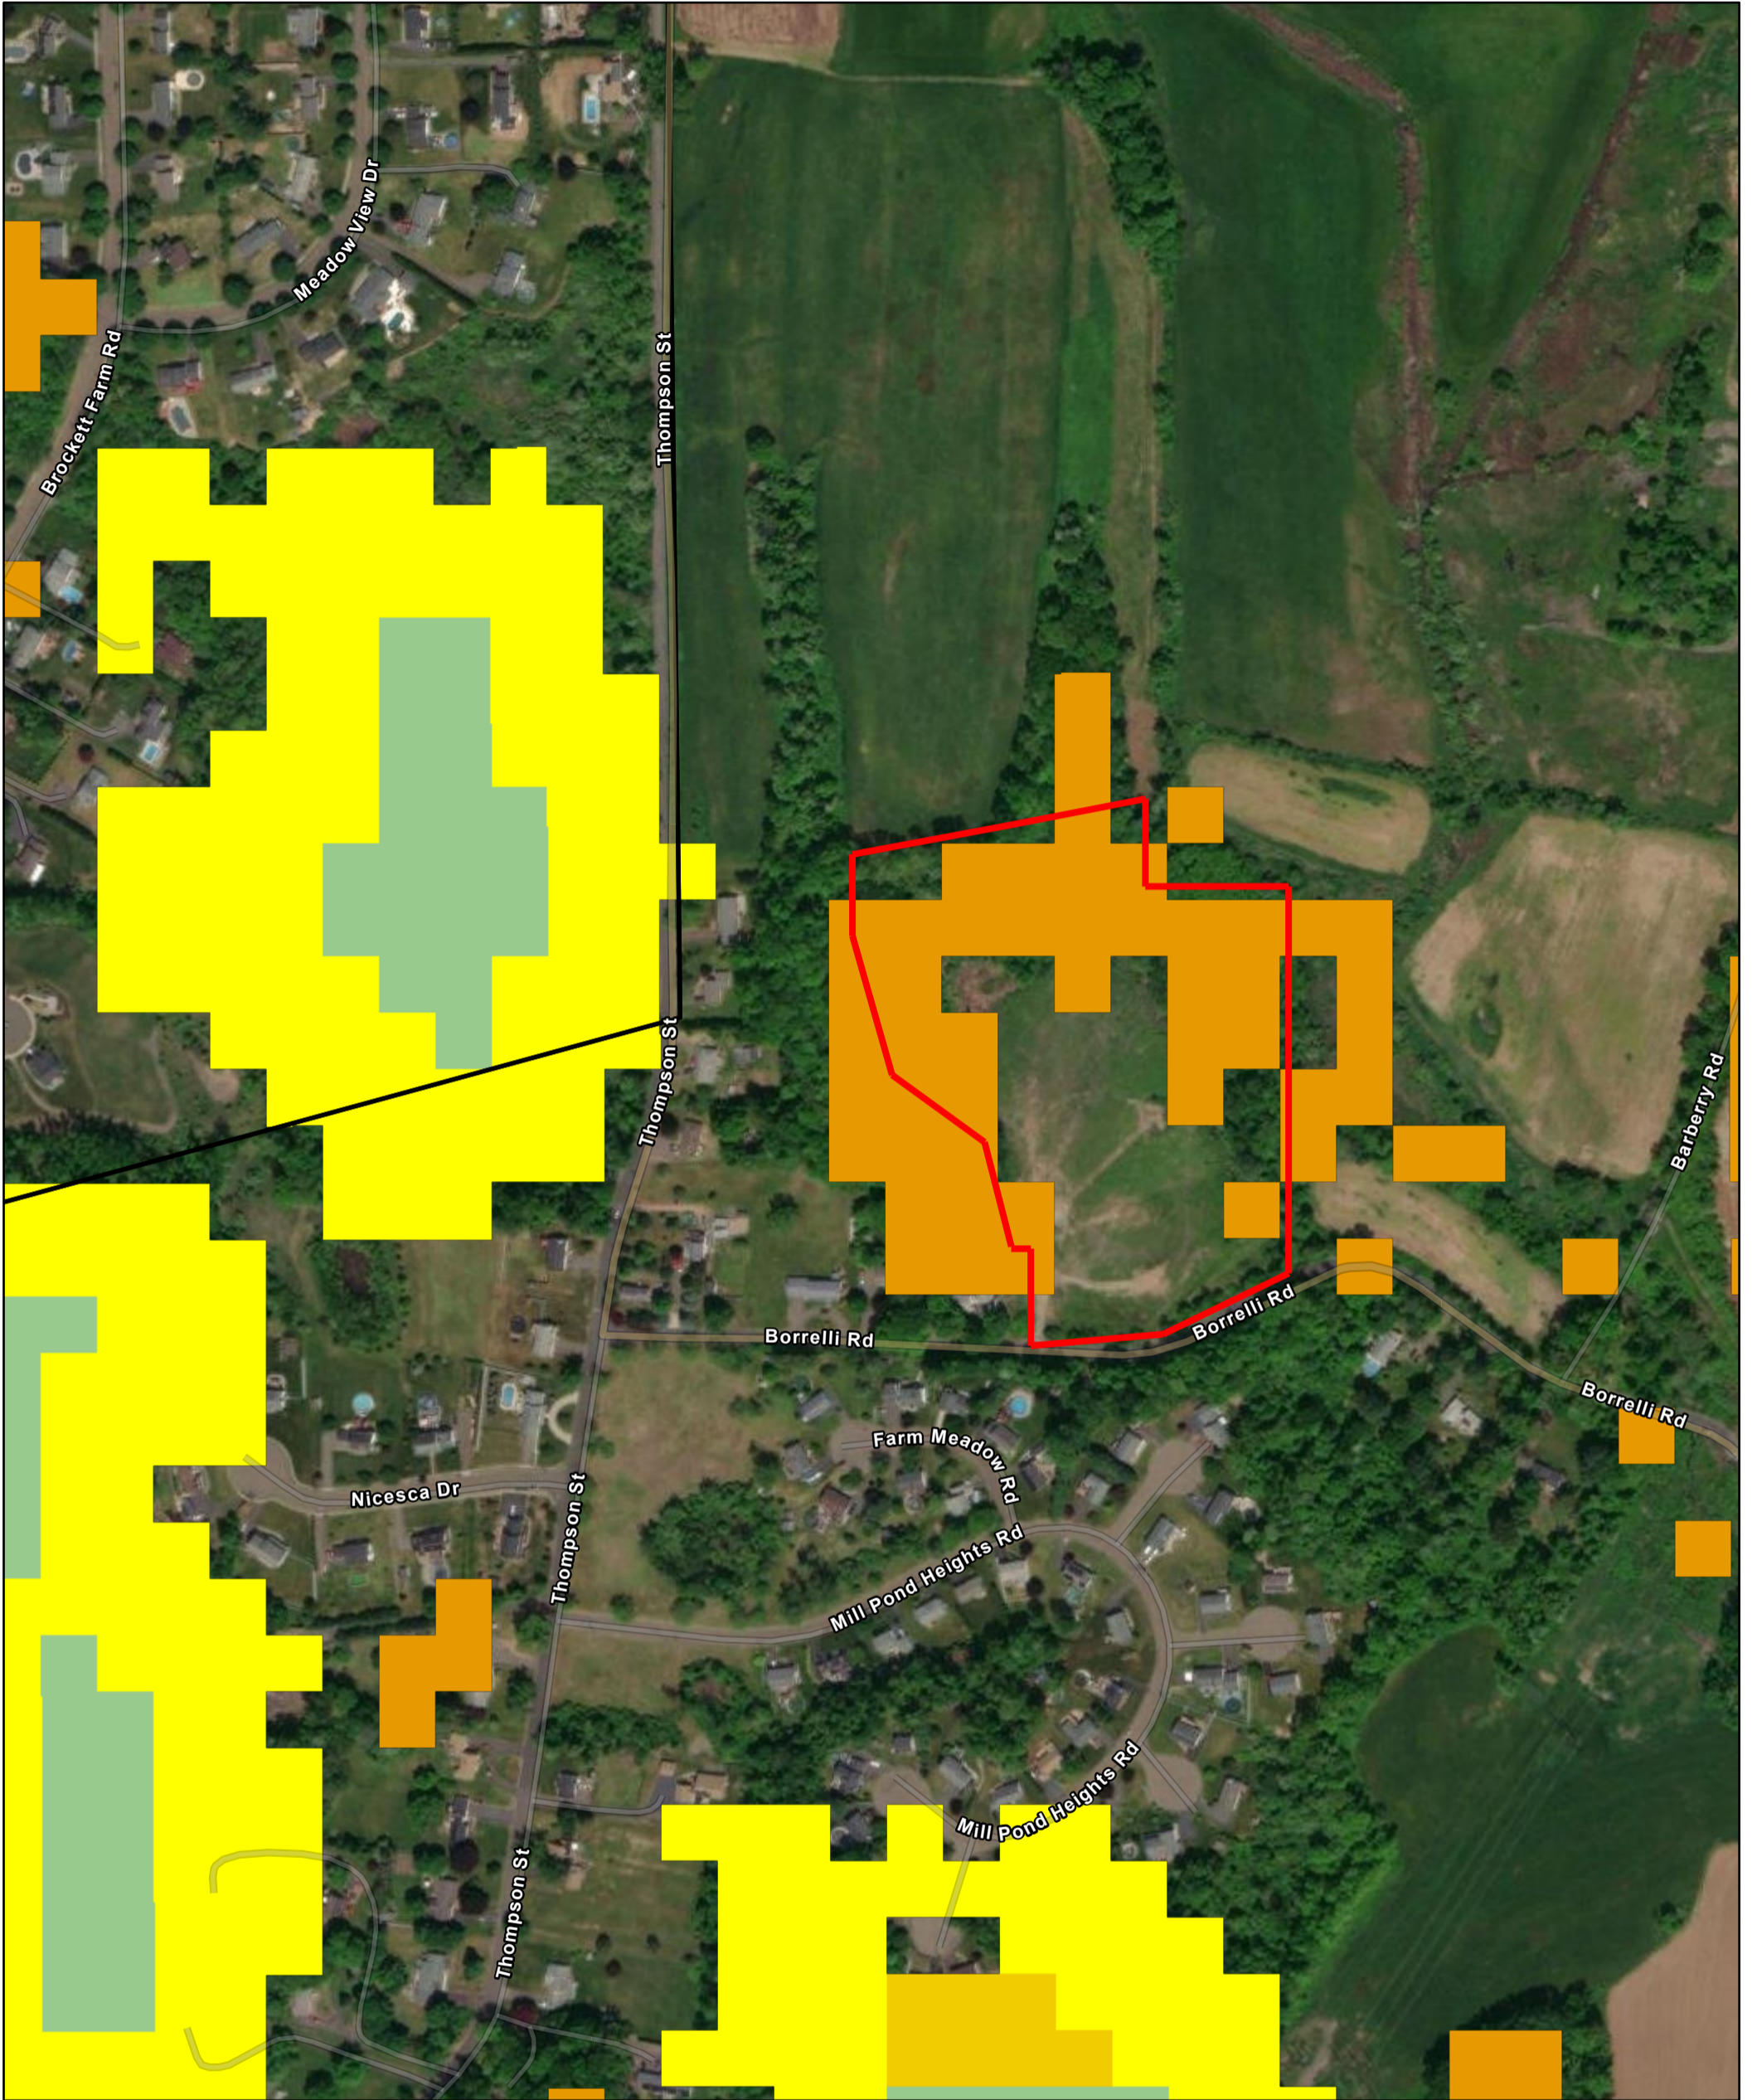

Exhibit J
Core Forest Map

Borrelli Solar Core Forest Map

2/5/2024, 3:52:26 PM

- Town Stats
- Edge Forest
- Perforated Forest
- Core Forest (small)
- Core Forest (small)
- Patch Forest

Maxar, Esri Community Maps Contributors, MassGIS, UConn/CTDEEP, © OpenStreetMap, Microsoft, Esri, TomTom, Garmin, SafeGraph, GeoTechnologies, Inc, METI/NASA, USGS, EPA, NPS, US Census Bureau, USDA, USFWS