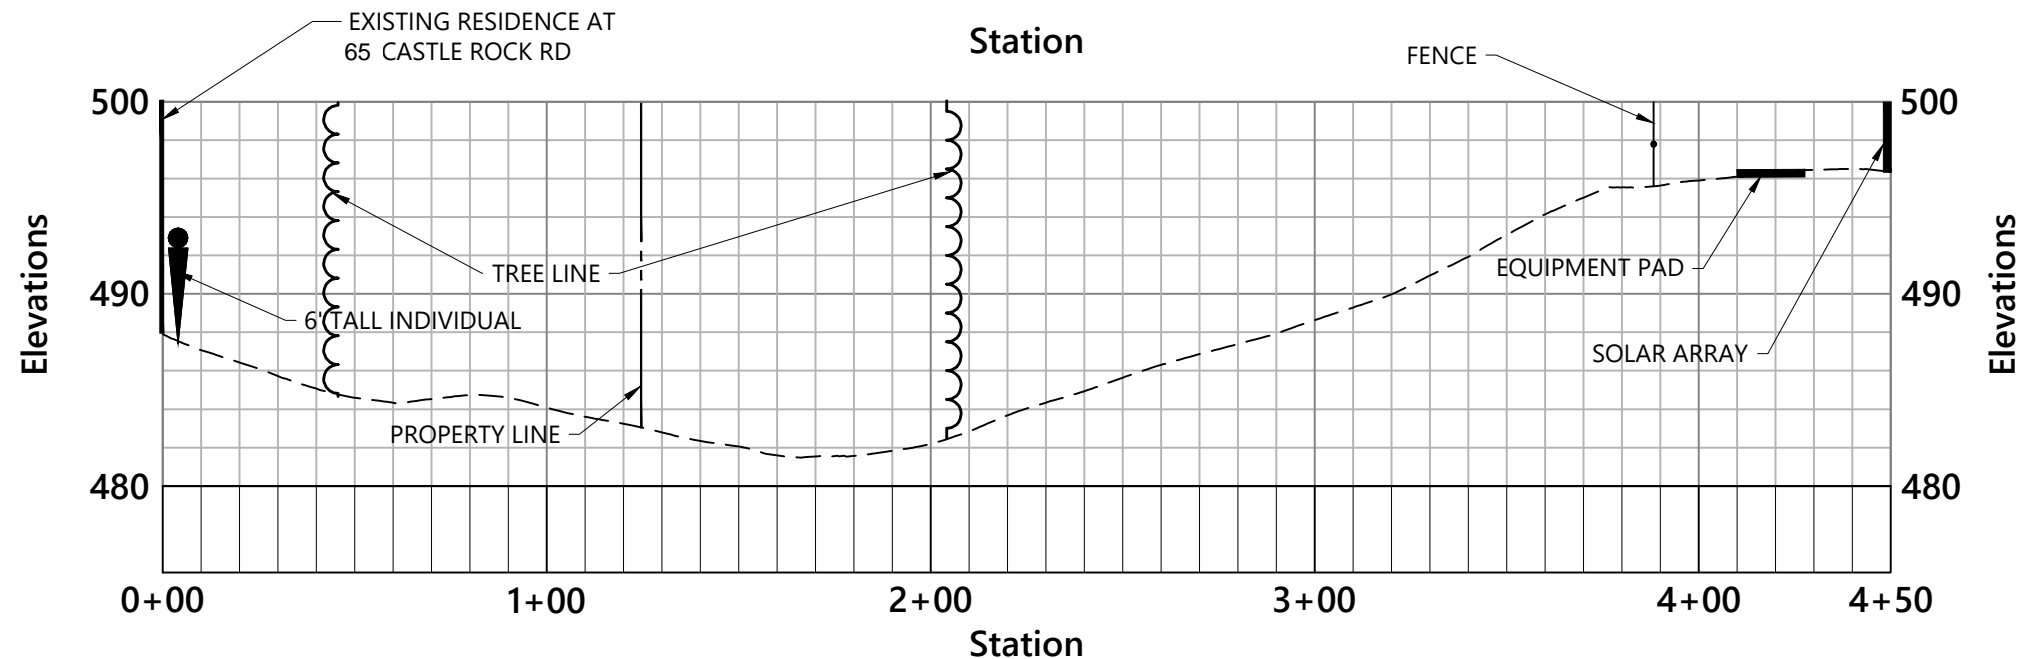

VISUAL SECTION 2

VISUAL SECTION 1

View From 65 Castle Rock Rd

Visual Impact Study 1

Photovoltaic Installation

Verogy - Woodstock, CT

Source: **VHB**
Prepared for: **CSC**
Date: **February 2024**

View From 65 Castle Rock Rd

Visual Impact Study 2

Photovoltaic Installation

Verogy - Woodstock, CT

Source: **VHB**
Prepared for: **CSC**
Date: **February 2024**