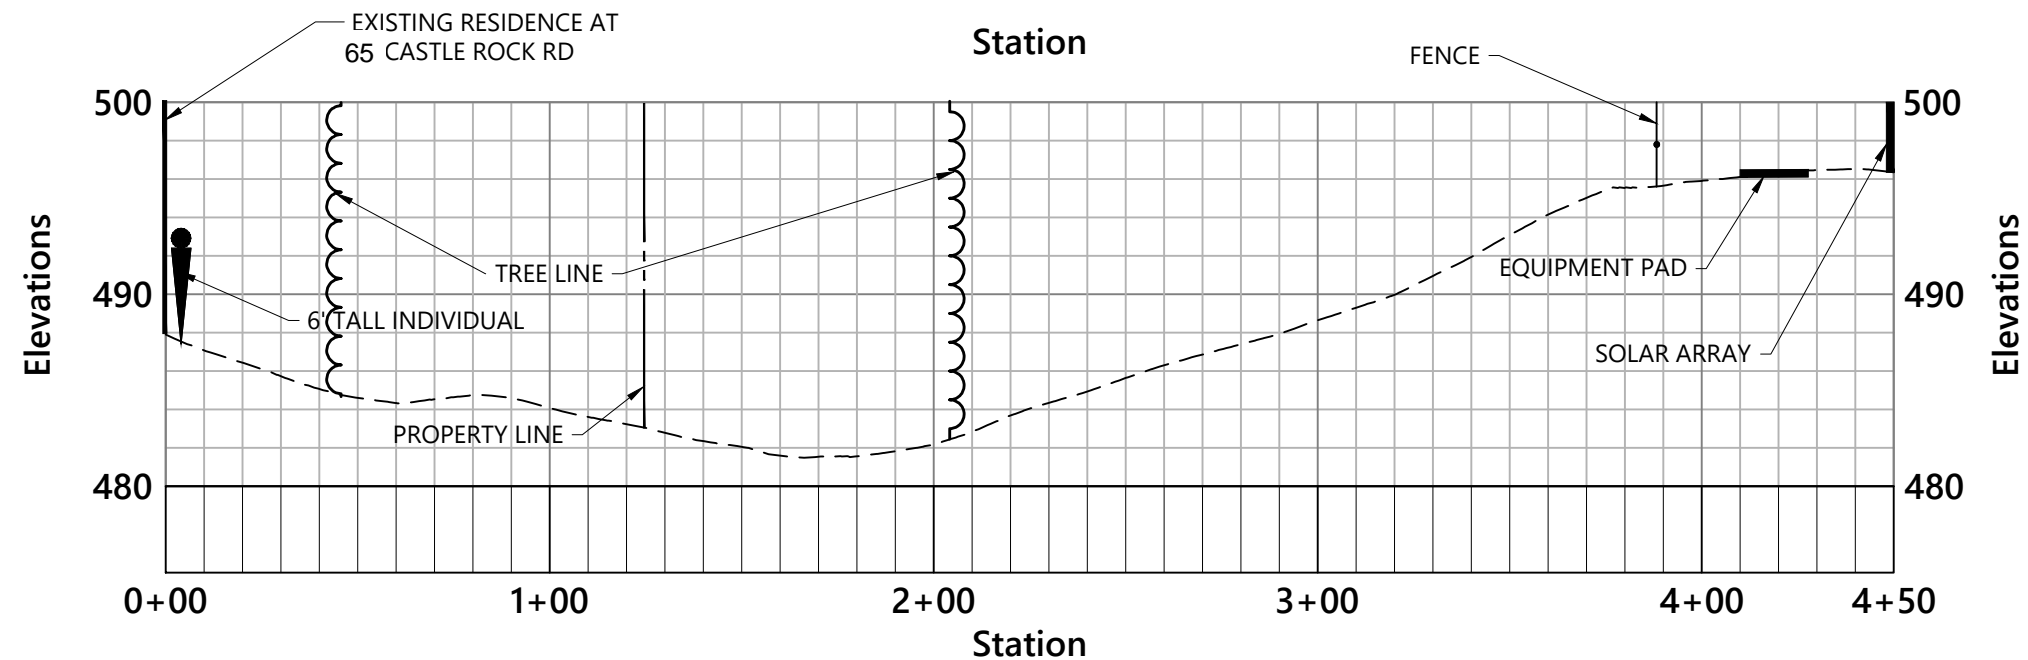

VISUAL SECTION 2

VISUAL SECTION 1

View From 65 Castle Rock Rd

Visual Impact Study 1

Photovoltaic Installation

Verogy - Woodstock, CT

Source: **VHB**
Prepared for: **CSC**
Date: **February 2024**

View From 65 Castle Rock Rd

Visual Impact Study 2

Photovoltaic Installation

Verogy - Woodstock, CT

Source: **VHB**
Prepared for: **CSC**
Date: **February 2024**