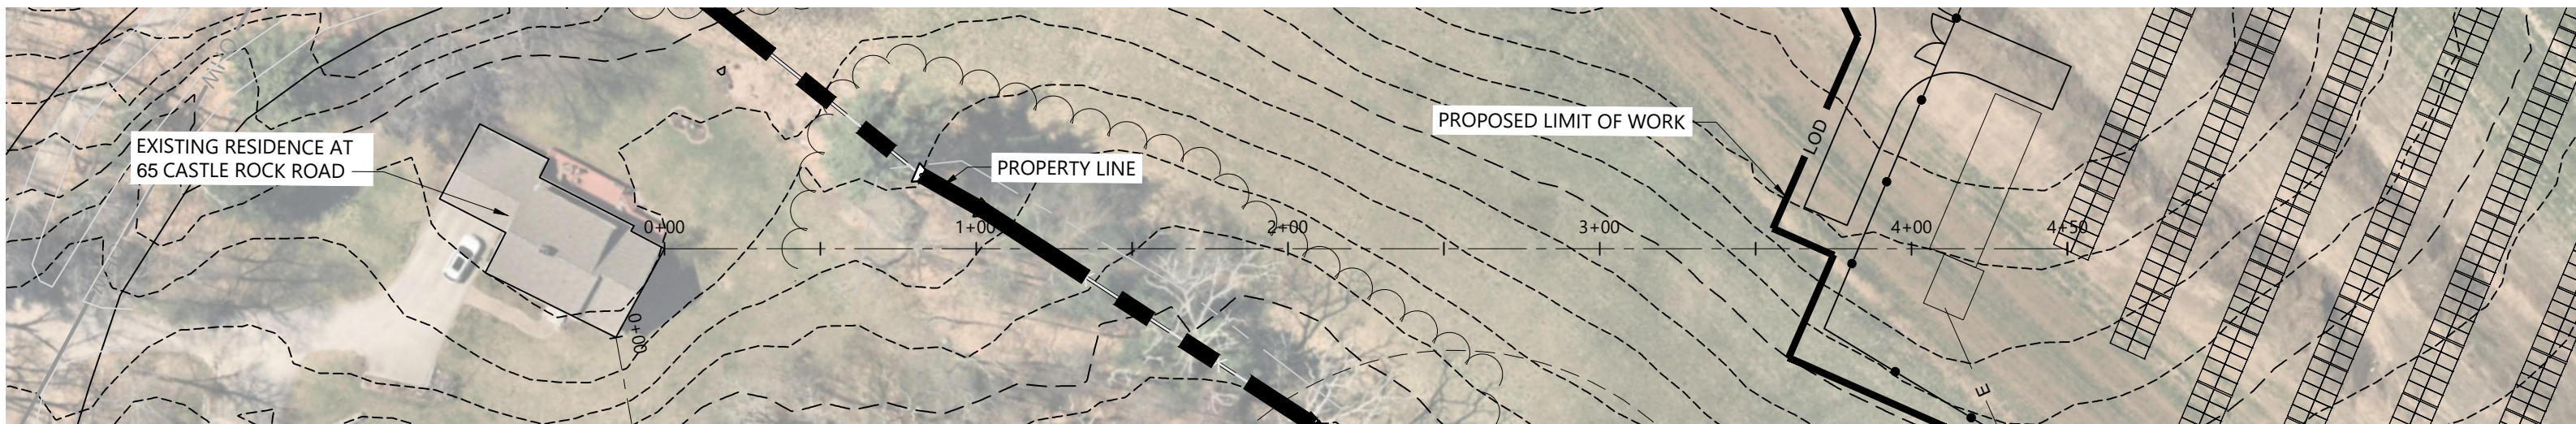

VISUAL SECTION 2

VISUAL SECTION 1

View From 65 Castle Rock Rd

Visual Impact Study 1

Photovoltaic Installation

Verogy - Woodstock, CT

Source: **VHB**
Prepared for: **CSC**
Date: **February 2024**

View From 65 Castle Rock Rd

Visual Impact Study 2

Photovoltaic Installation

Verogy - Woodstock, CT

Source: **VHB**
Prepared for: **CSC**
Date: **February 2024**