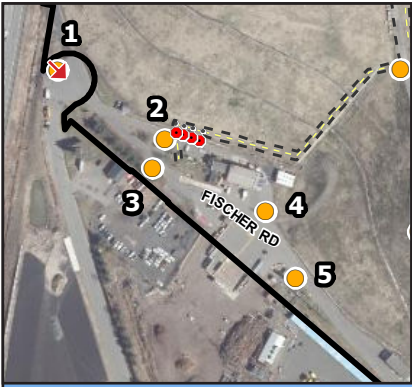

REMOTE FIELD REVIEW

CT SITING COUNCIL PETITION NO. 1615
RESPONSE TO INTERROGATORY #54
HARTFORD LANDFILL
180 LIEBERT ROAD
HARTFORD, CT

PREPARED FOR:

PREPARED BY:

ALL-POINTS TECHNOLOGY CORPORATION, P.C.
567 Vauxhall Street Extension – Suite 311
Waterford, CT 06385

PHOTO LOG

- Photo Locations
- Photo Markers
- Property
- Limit of Disturbance
- Solar Modules
- Concrete Pad
- - - Cable Tray
- * Utility Poles
- Existing Vent Pipes

Proposed Solar Facility
 Hartford Landfill
 180 Liebert Road
 Hartford, Connecticut

PHOTOGRAPHED ON 5/31/2024

PHOTO

DESCRIPTION

1

LIEBERT ROAD LOOKING SOUTHEAST

PROPOSED UTILITY POLES

PHOTO

2

DESCRIPTION

ACCESS ROAD LOOKING NORTHEAST

PHOTOGRAPHED ON 5/31/2024

PHOTO

13

DESCRIPTION

LOOKING NORTHEAST

PHOTO