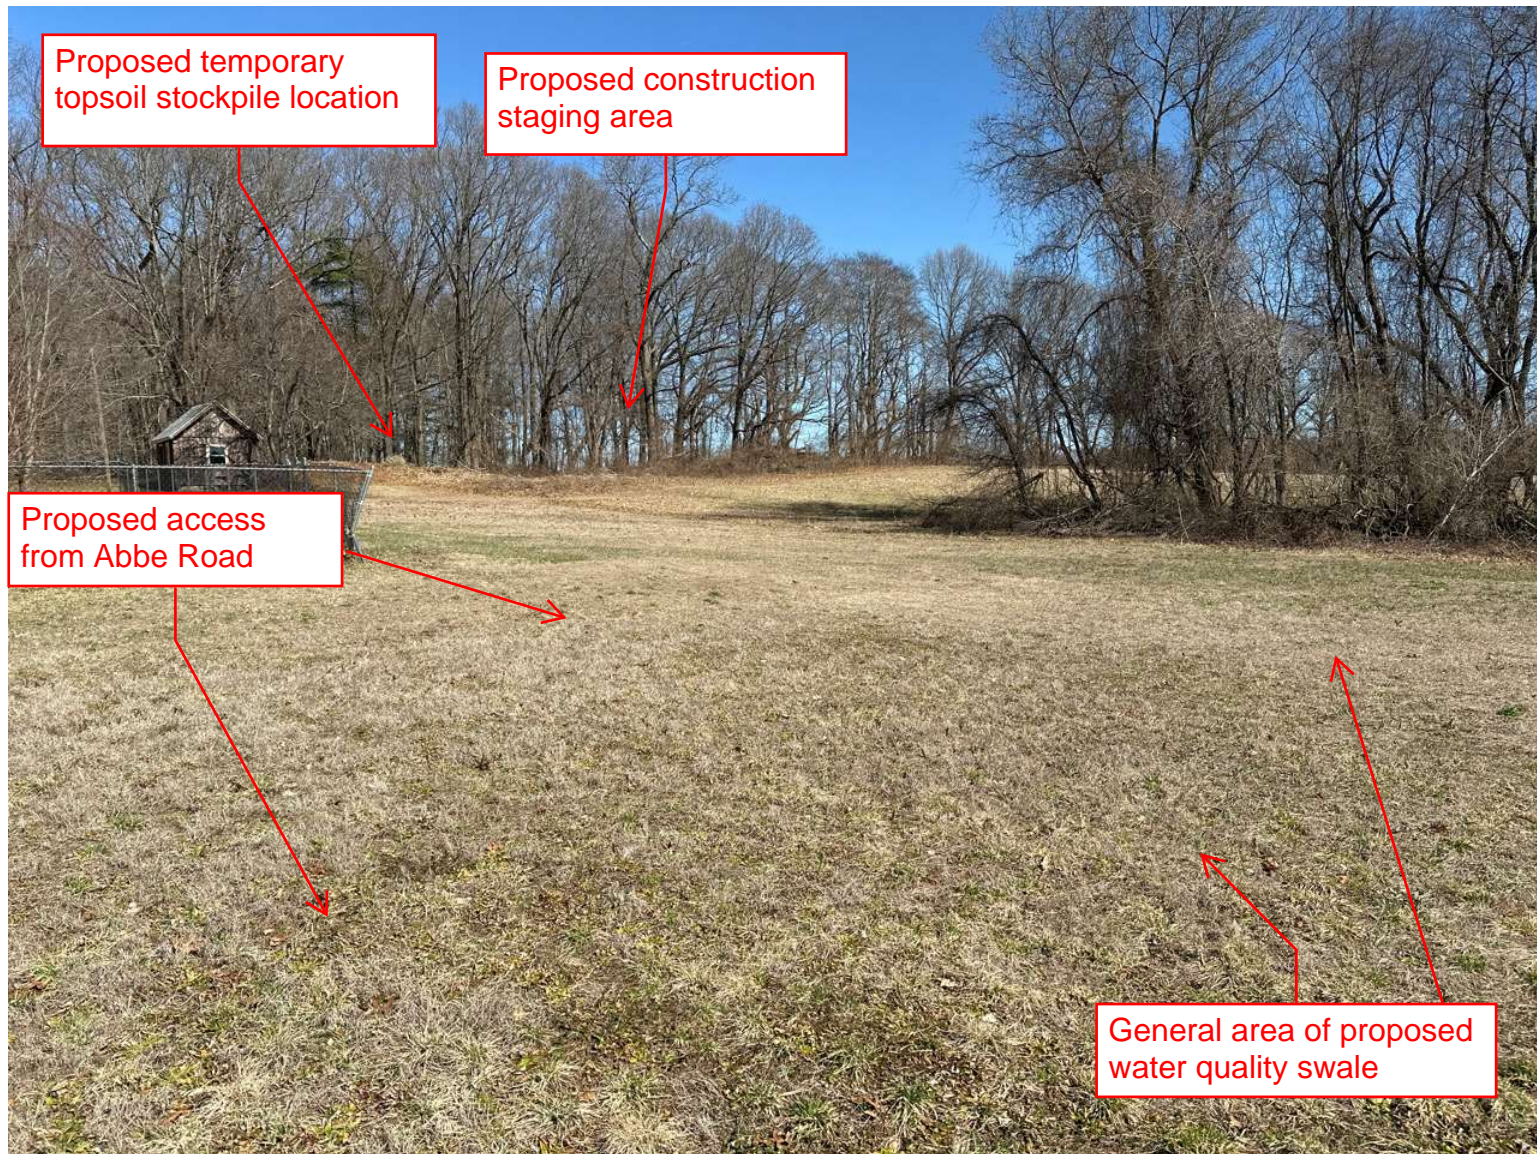

Photo 2: Proposed access from Abbe Road looking northeast

Photo 3: Looking south from north edge of property

Photo 4: Looking east from Abbe Road at west edge of property

Photo 5: Looking north from west edge of property

Photo 6: Looking northwest from Town Farm Road proposed entrance

Photo 7: Looking south at proposed Town Farm Road entrance

Photo 8: Looking south from northern wetland edge

Photo 9: Looking northeast along west edge of wetland

Photo 10: Looking northwest along west edge of property

Proposed evergreen screening

Photo 11: Looking west at wetland from east edge of property

Photo 12: Looking southwest from east edge of property

Proposed LSE
Scutum LLC solar
array location

Photo 13: Looking northwest from Town Farm Road entrance