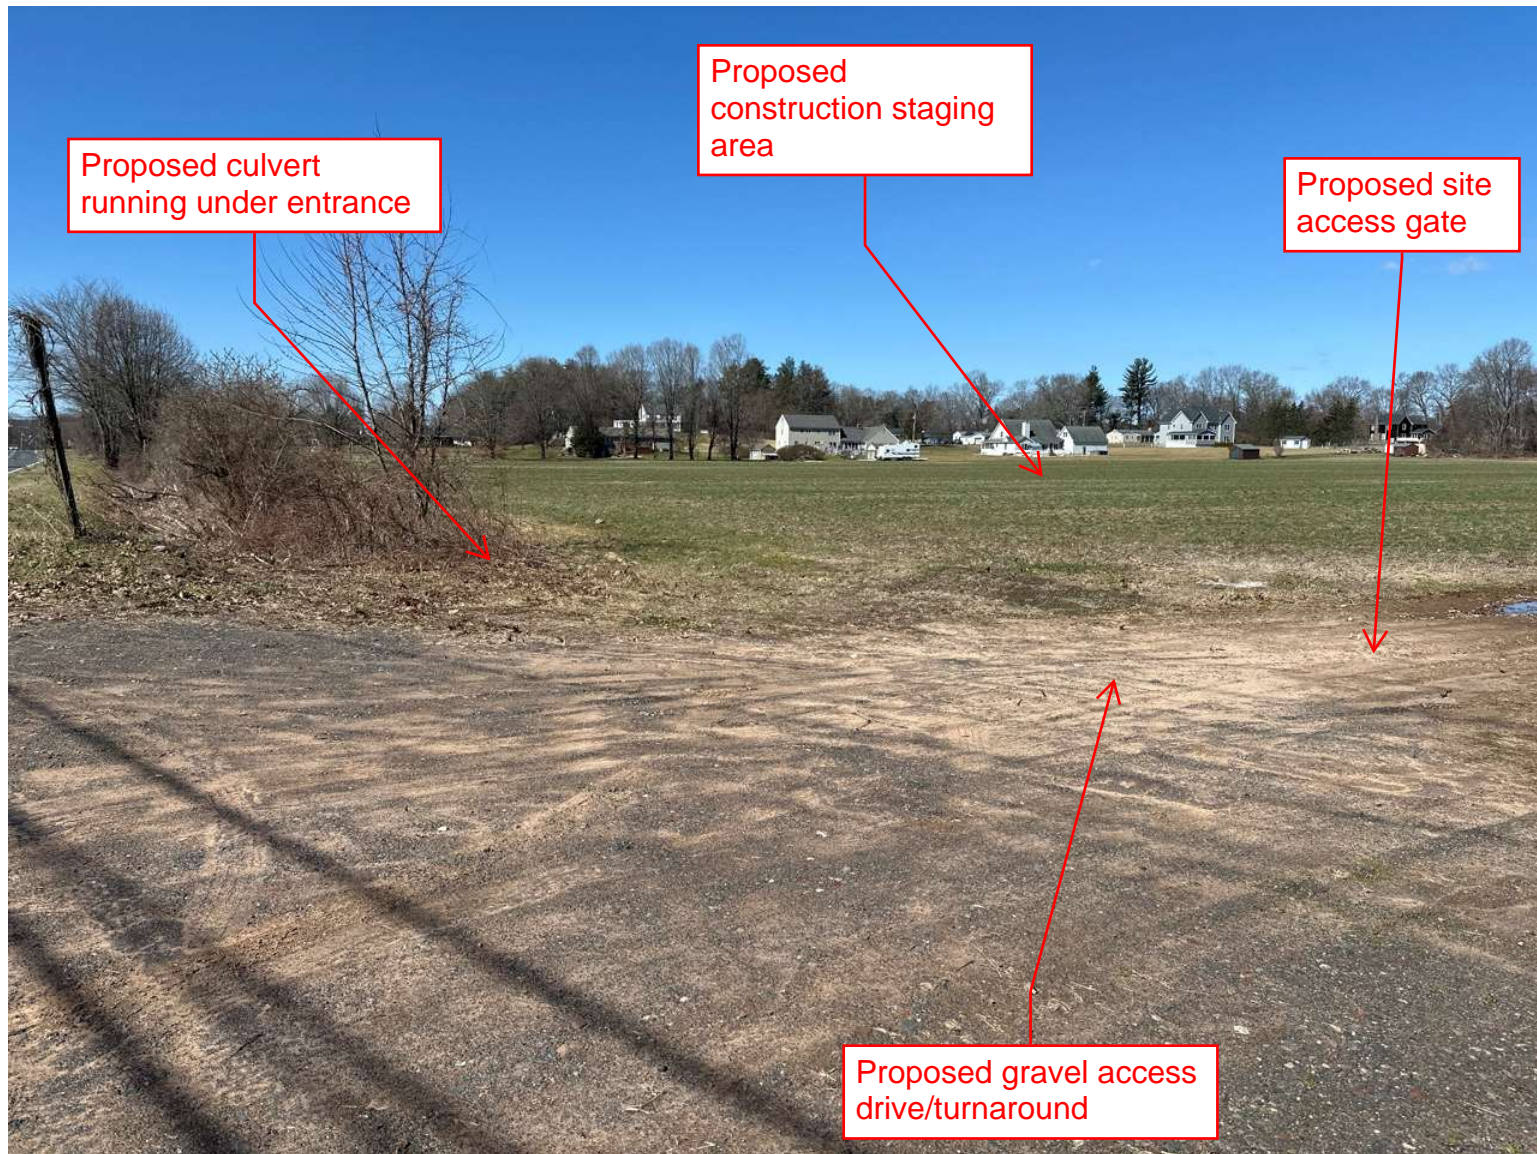

Photo 2: Proposed access from Abbe Road looking northeast

Photo 3: Looking south from north edge of property

Photo 4: Looking east from Abbe Road at west edge of property

Photo 5: Looking north from west edge of property

Photo 6: Looking northwest from Town Farm Road proposed entrance

Photo 7: Looking south at proposed Town Farm Road entrance

Photo 8: Looking south from northern wetland edge

Photo 9: Looking northeast along west edge of wetland

Photo 10: Looking northwest along west edge of property

Proposed evergreen screening

Photo 11: Looking west at wetland from east edge of property

Photo 12: Looking southwest from east edge of property

Proposed LSE
Scutum LLC solar
array location

Photo 13: Looking northwest from Town Farm Road entrance