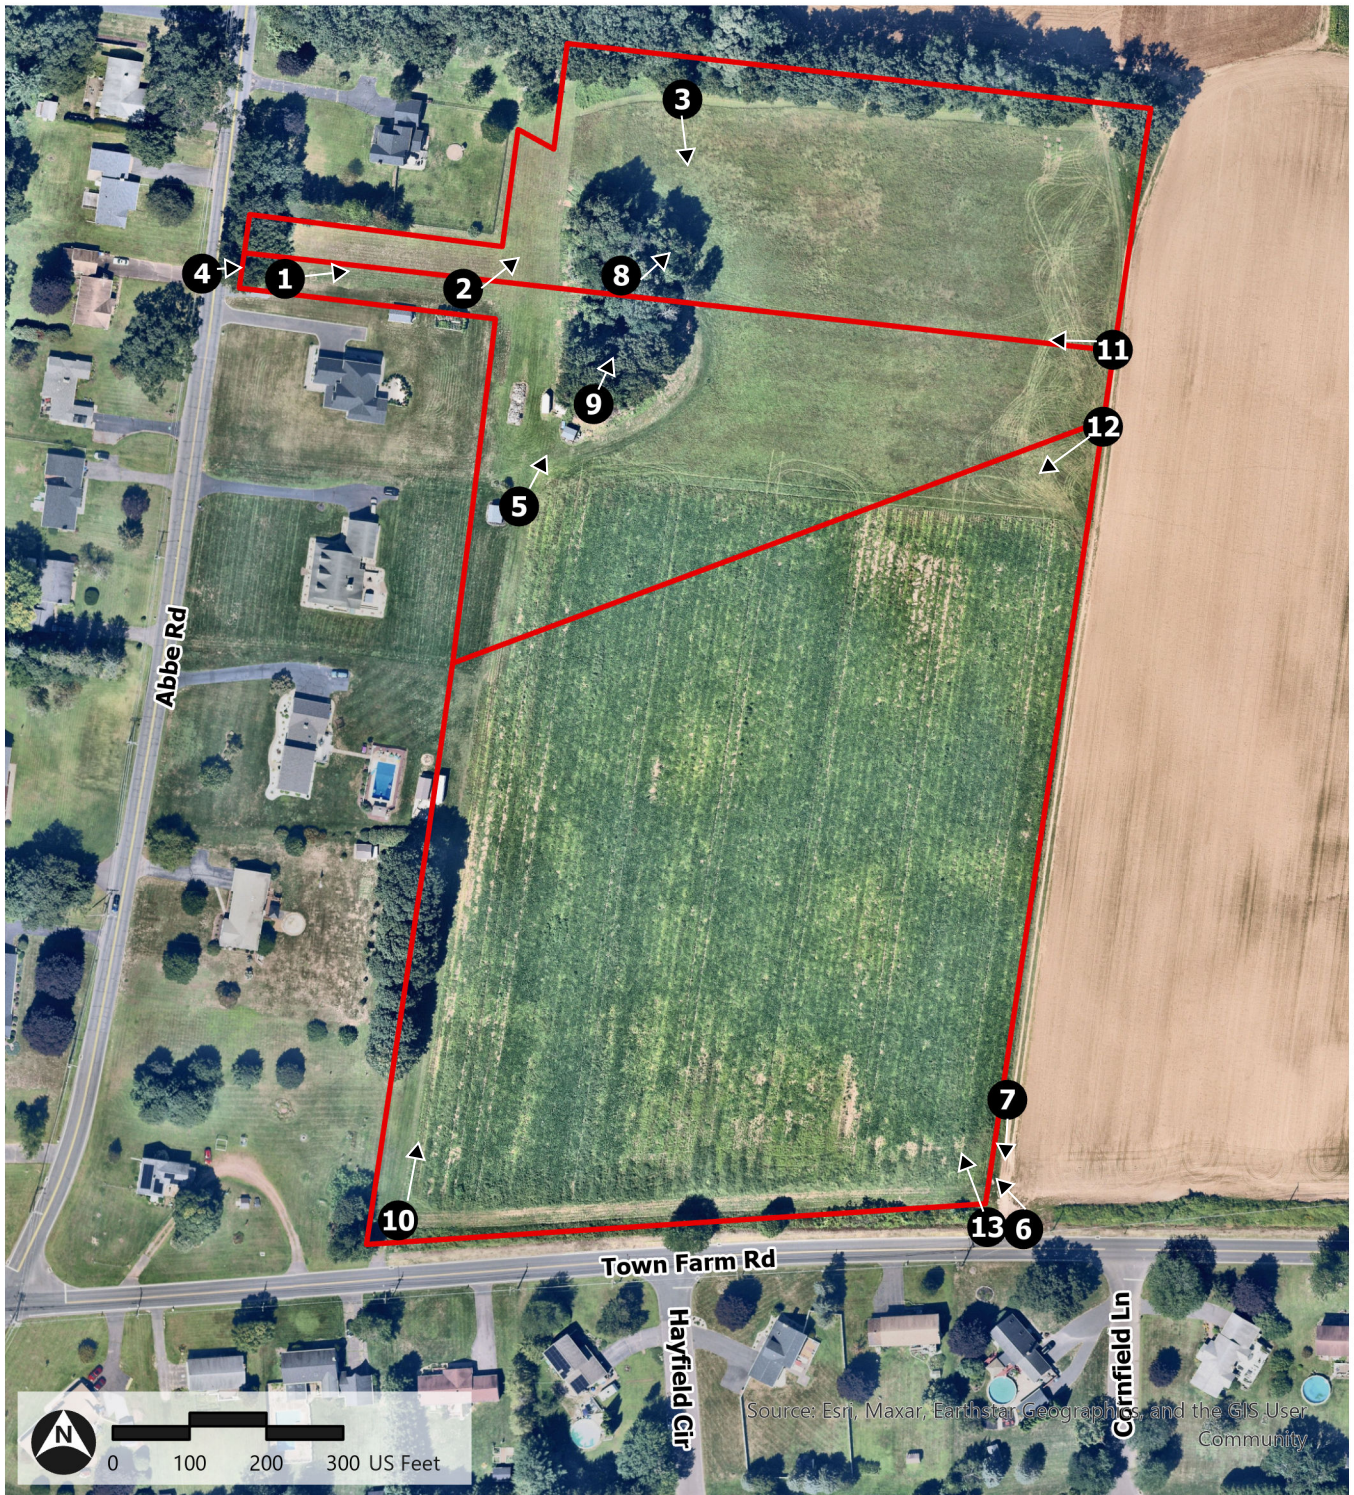

Figure 1: Photograph Log Location Map
LSE Scutum LLC & LSE Bootes LLC | Enfield, Connecticut

 Project Area  Photo Location

Photo 1: Proposed access from Abbe Road looking east

Proposed access
from Abbe Road

Photo 2: Proposed access from Abbe Road looking northeast

Photo 3: Looking south from north edge of property

Photo 4: Looking east from Abbe Road at west edge of property

Photo 5: Looking north from west edge of property

Photo 6: Looking northwest from Town Farm Road proposed entrance

Photo 7: Looking south at proposed Town Farm Road entrance

Photo 8: Looking south from northern wetland edge

Photo 9: Looking northeast along west edge of wetland

Photo 10: Looking northwest along west edge of property

Proposed evergreen screening

Photo 11: Looking west at wetland from east edge of property

Photo 12: Looking southwest from east edge of property

Proposed LSE
Scutum LLC solar
array location