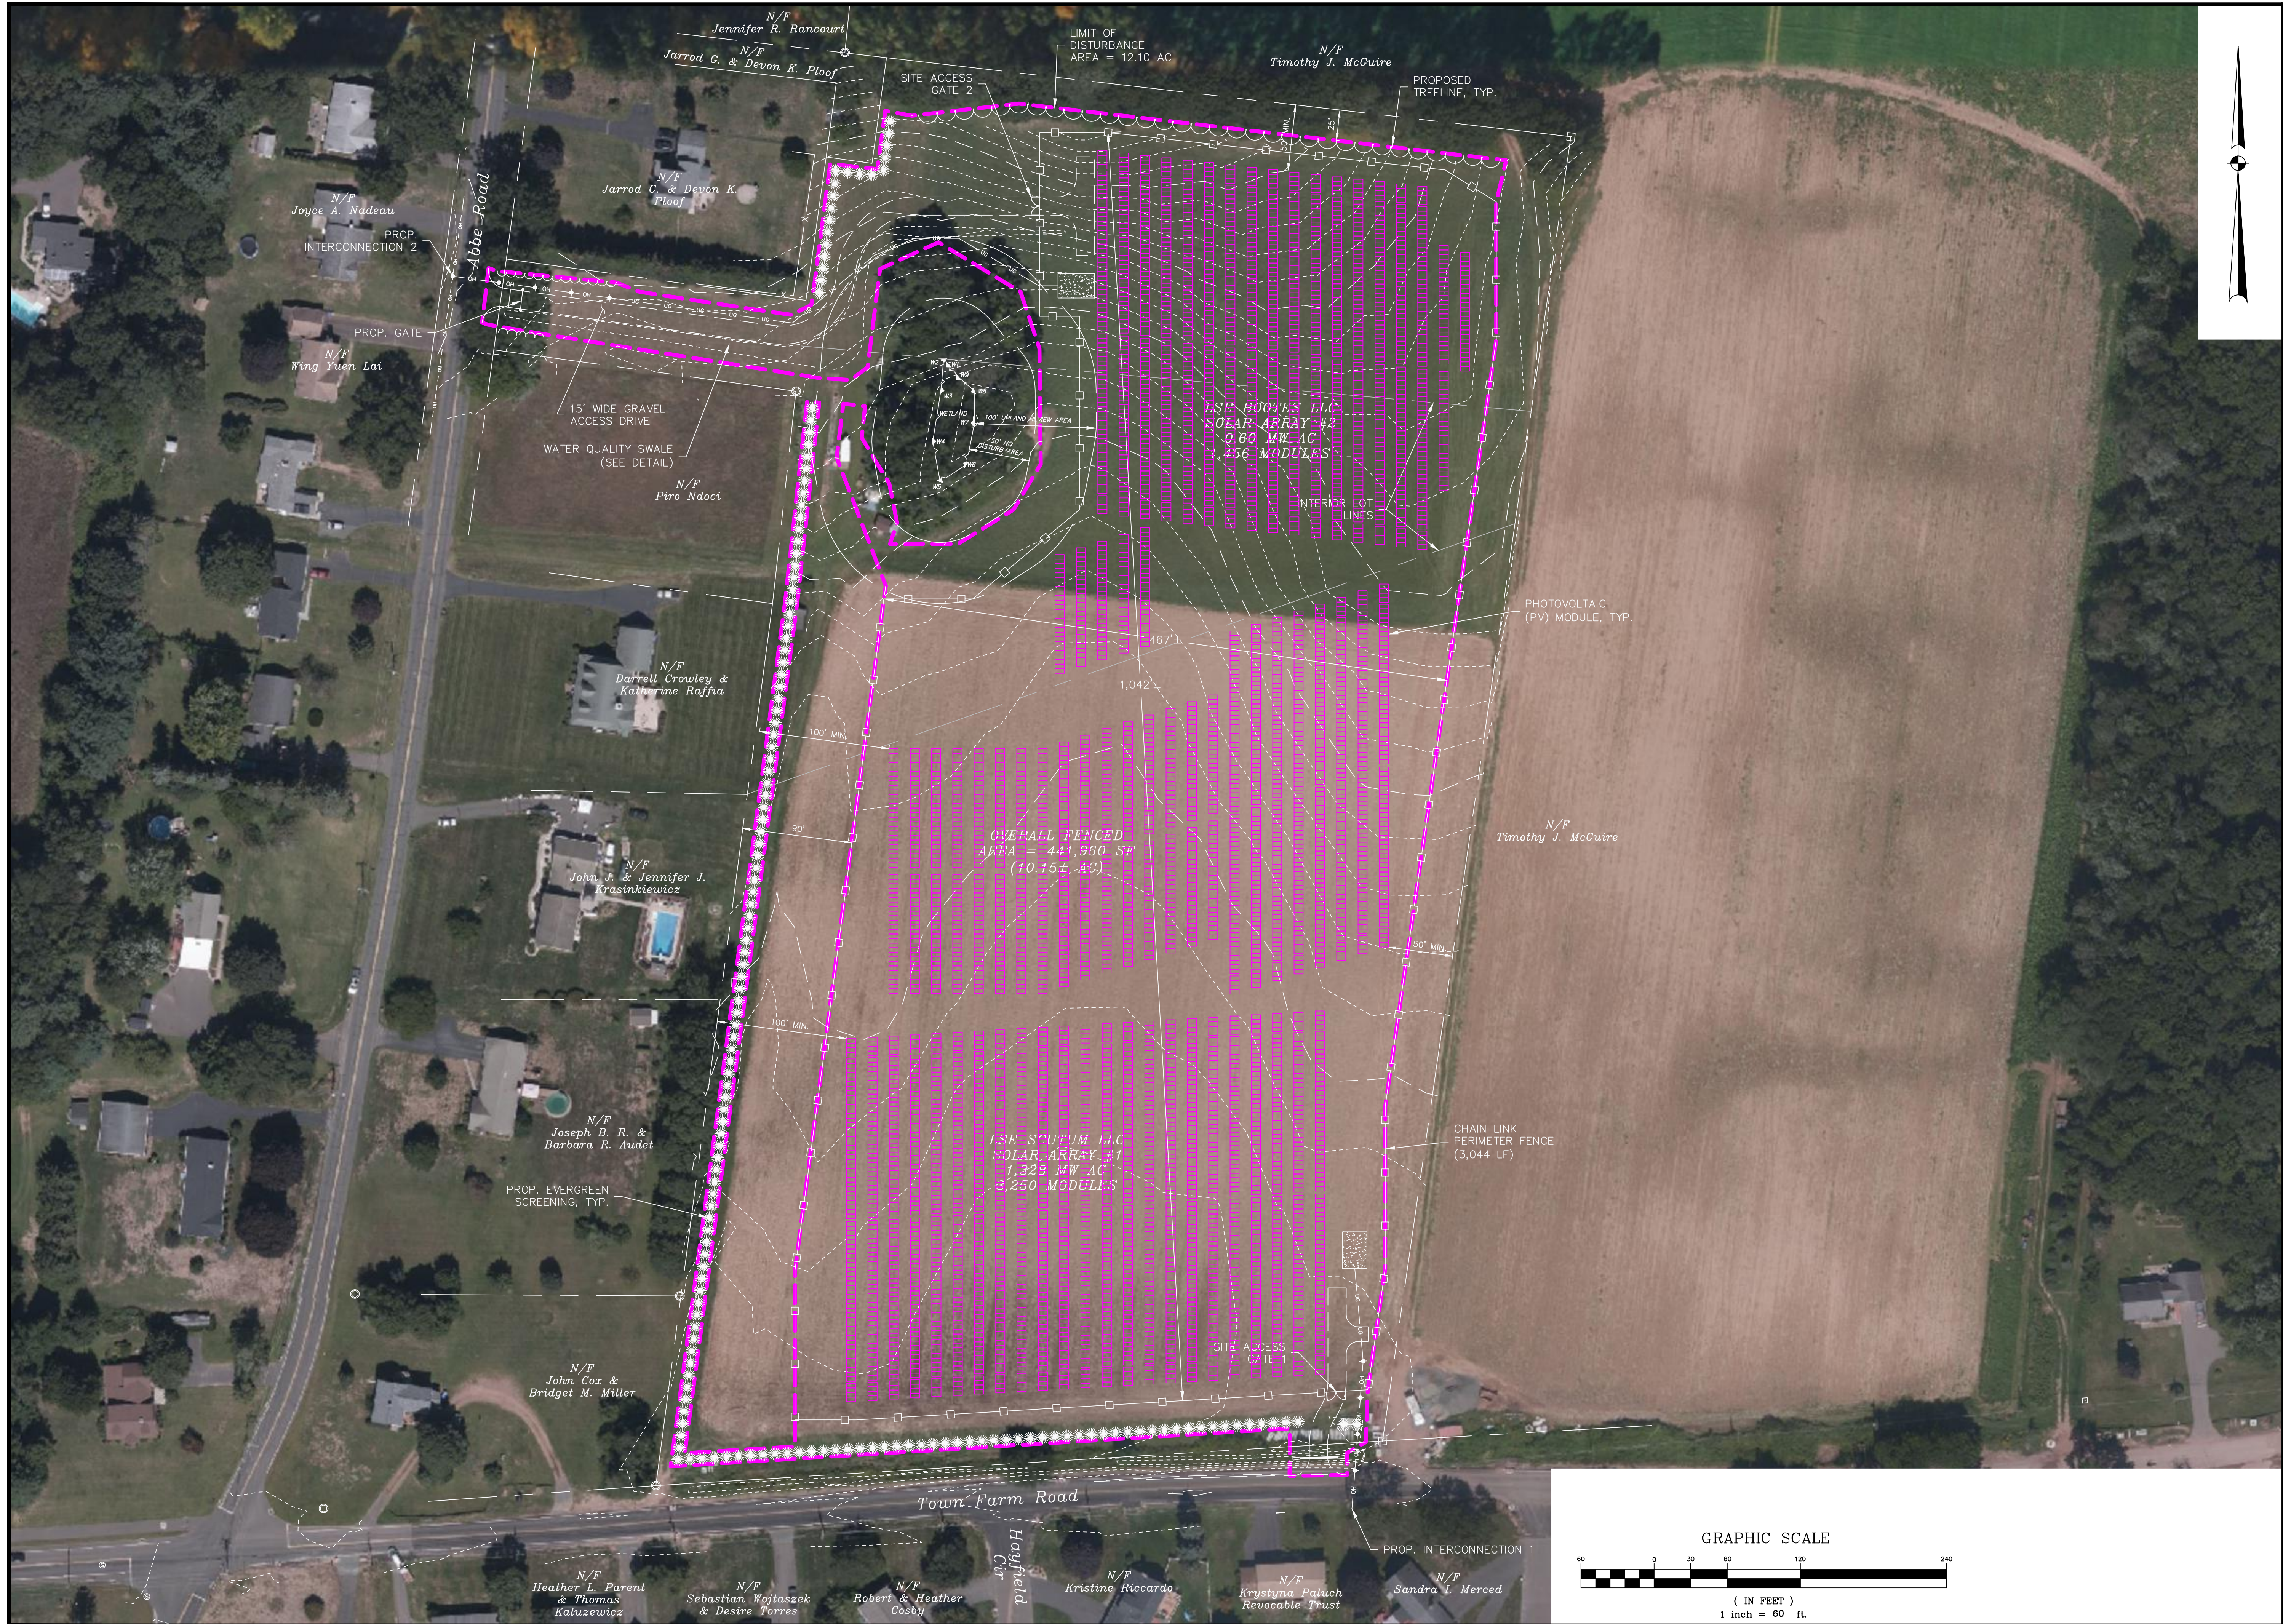

S:\Acad\2022 Civil 3D\2022-083 Lodestar - 141 Town Farm Rd\Russo Drawings\2022-083.dwg

NO.	DATE	REVISIONS

BY: LF/TAC    CHK: JEU

**Town Farm Solar**  
 141 Town Farm Road & Abbe Road  
 Enfield, Connecticut  
 Map 086 Lots 321, 164, & 326    Zone: R-44

Overall Aerial Plan

DATE	1-30-24
SCALE	1"=60'
JOB NUMBER	2022-083
SHEET	3 of 7