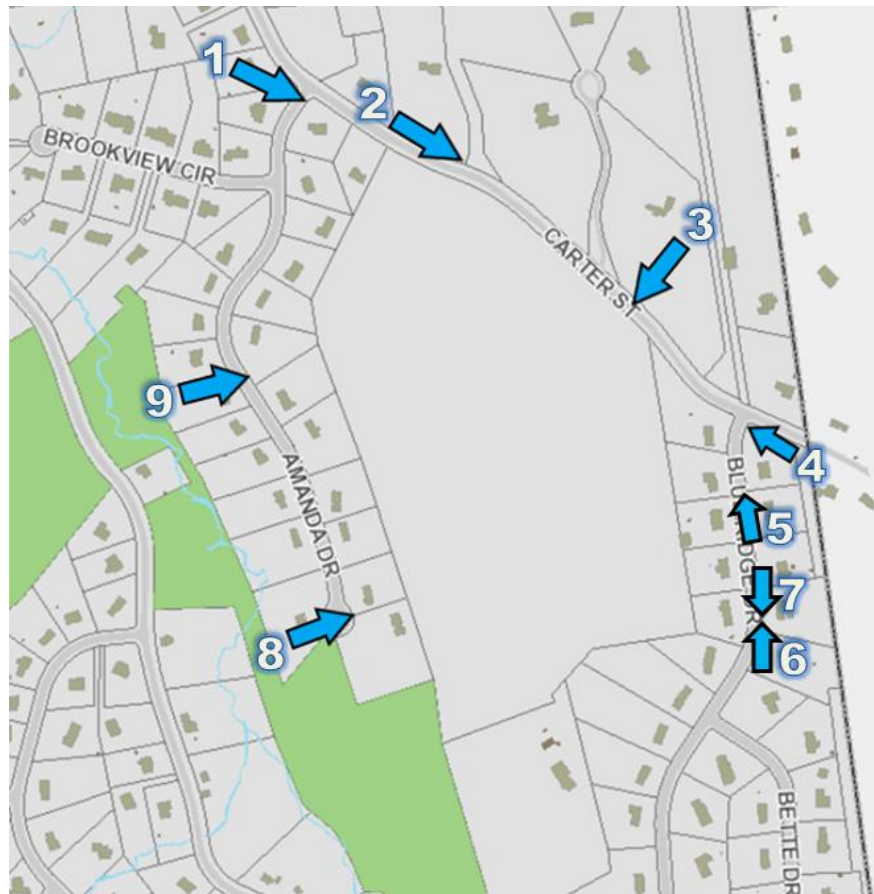

EXHIBIT A-1

Photographs of Surrounding Neighborhood

PE1609

RS/DS

Photo 1: Looking up Carter Street from Amanda Drive

Photo 2: Looking up Carter Street. 250 Carter Street parcel is along the right side of the road.

Photo 3: Carter Street near the proposed access road location

Photo 4: End of Blue Ridge Drive looking down Carter Street

Photo 5: Blue Ridge Drive facing North towards Carter St. On left is #252. Far right side is #263. White house on the right in the distance is 293 Carter St.

Photo 6: In front of 223 Blue Ridge Drive looking North. #233 is on the right, #252 is on the left.

Photo 7: In front of 223 Blue Ridge Drive looking South. Houses on the left are #213 and #201

Photo 8: From Amanda Drive looking East. Properties are #177 and #187.

Photo 9: From Amanda Drive looking East showing swale on a drainage easement between #81 and #101.

Photo location/direction reference

Photos 10 through 16 show the Westward view from various locations of 263 Blue Ridge Drive.